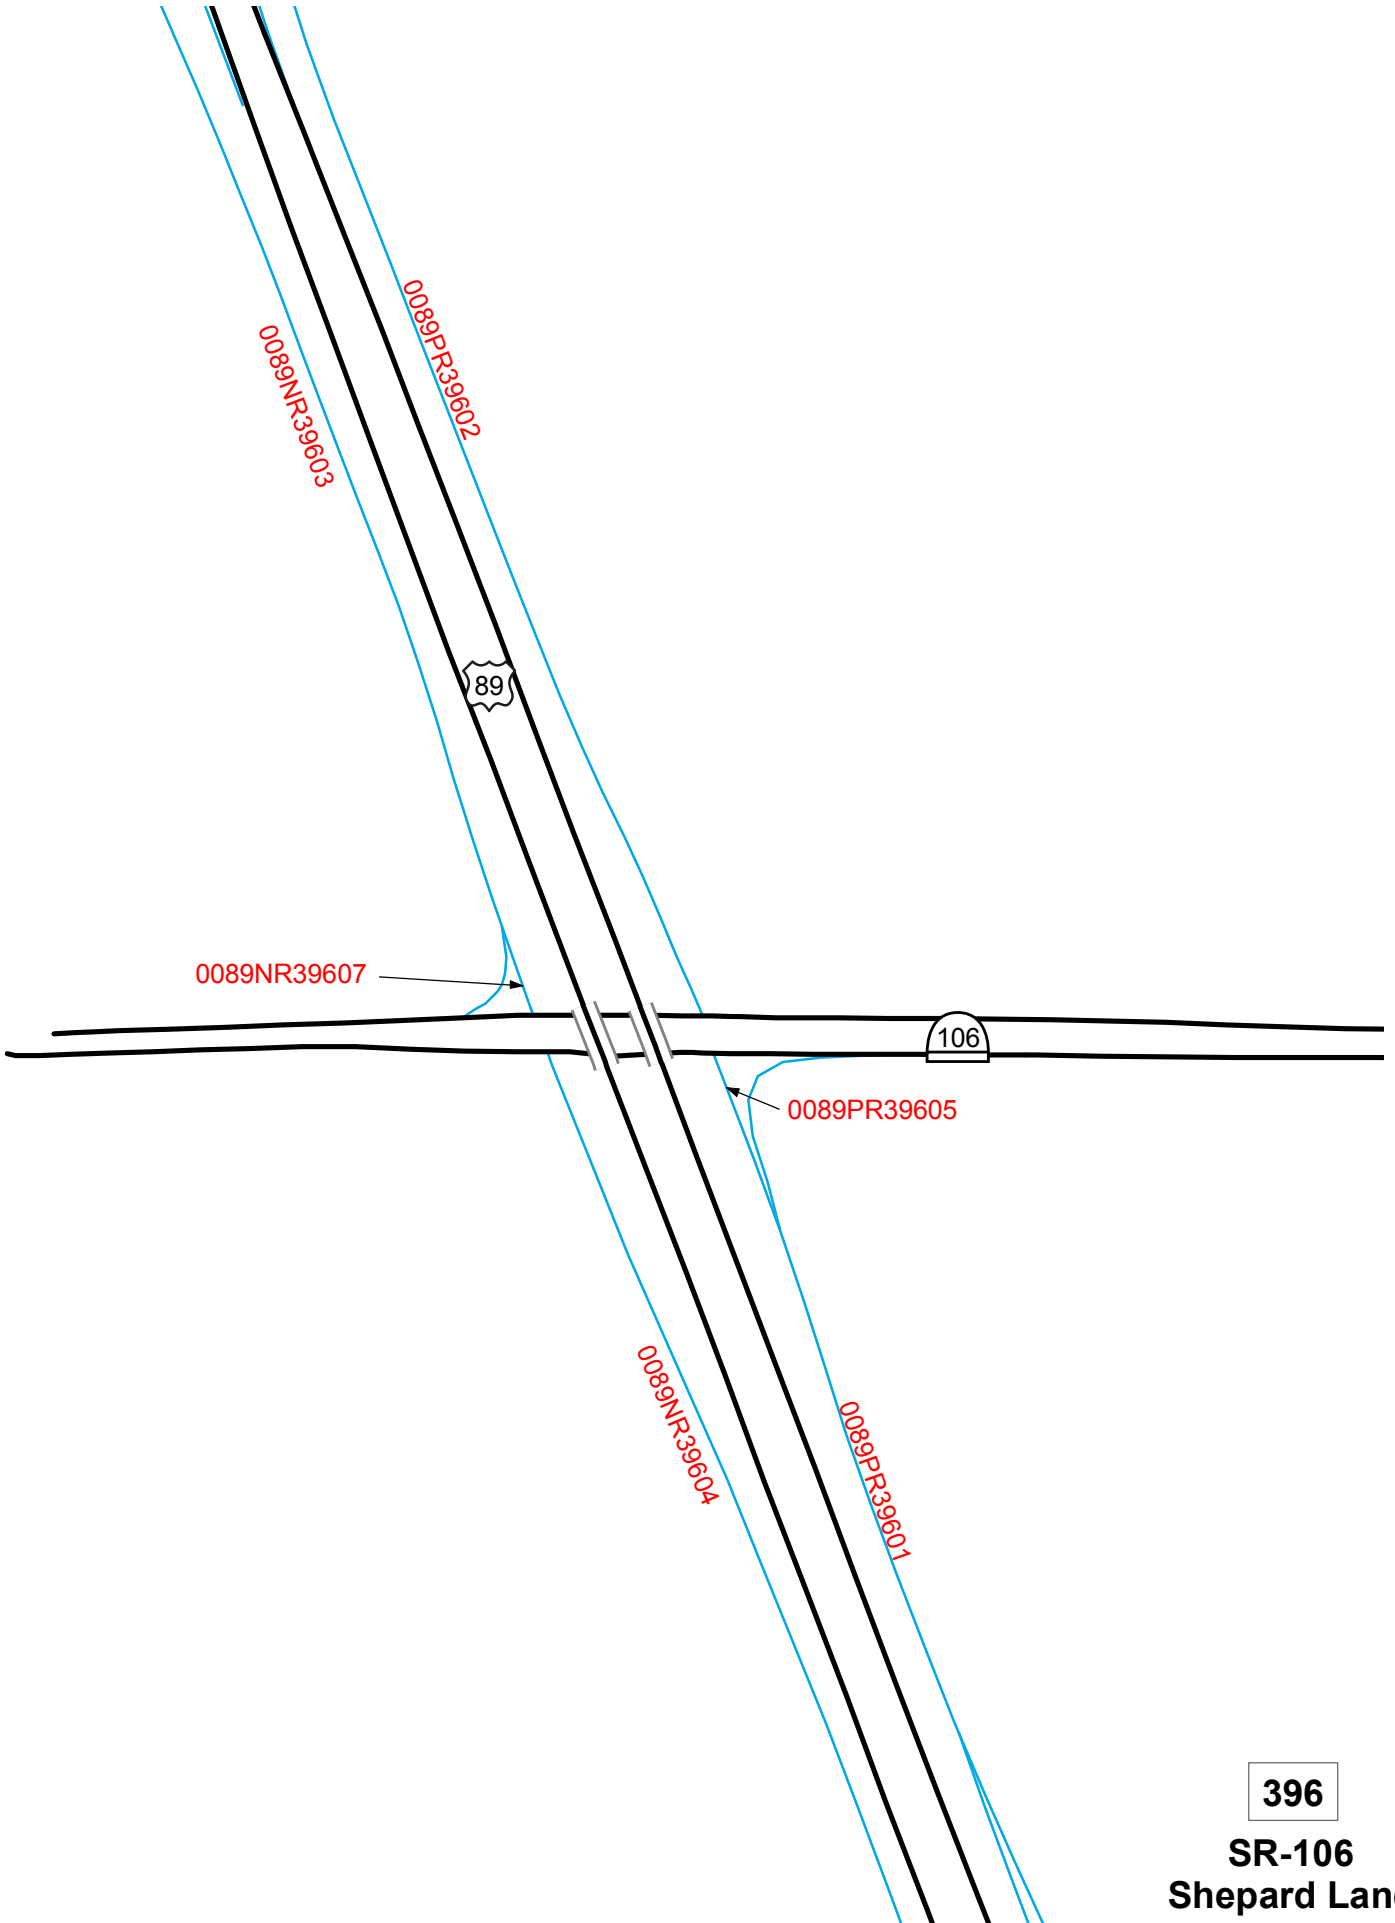

US-89

395

**SR-225**  
**Park Lane**  
**Davis County**

396

**SR-106**  
**Shepard Lane**  
**Davis County**

397

SR-273  
Main Street  
Davis County

404

SR-193  
West Clearfield  
Hill Air Force Base  
Davis County

405

SR-60  
South Weber Drive  
Weber County