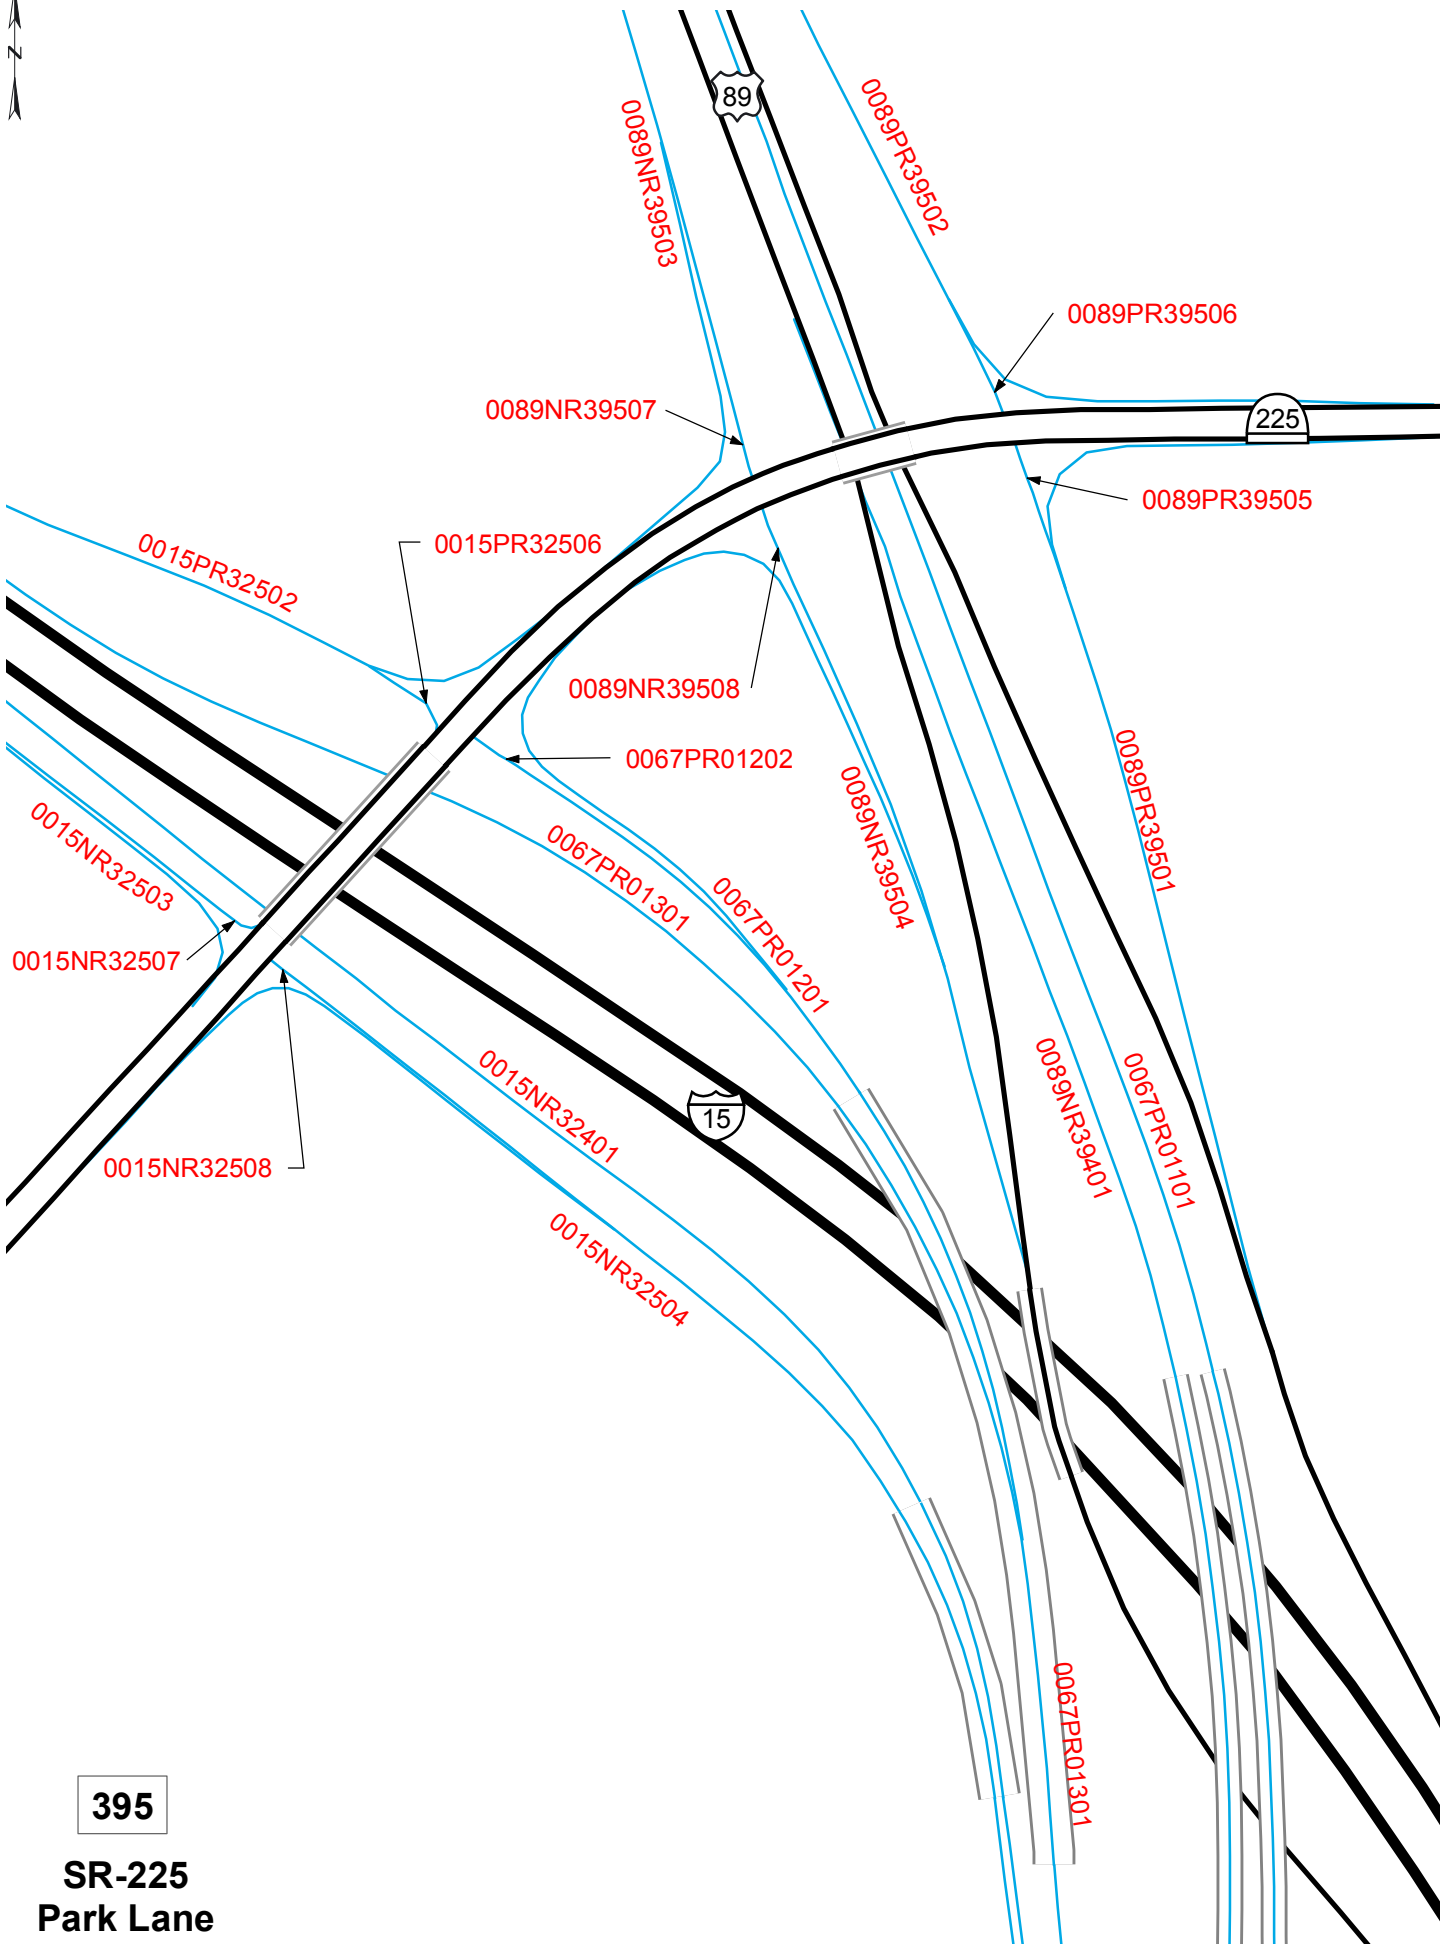

US-89

395

**SR-225**  
**Park Lane**  
**Davis County**

396

**SR-106**  
**Shepard Lane**  
**Davis County**

397

SR-273  
Main Street  
Davis County

404

SR-193  
West Clearfield  
Hill Air Force Base  
Davis County

405

SR-60  
South Weber Drive  
Weber County