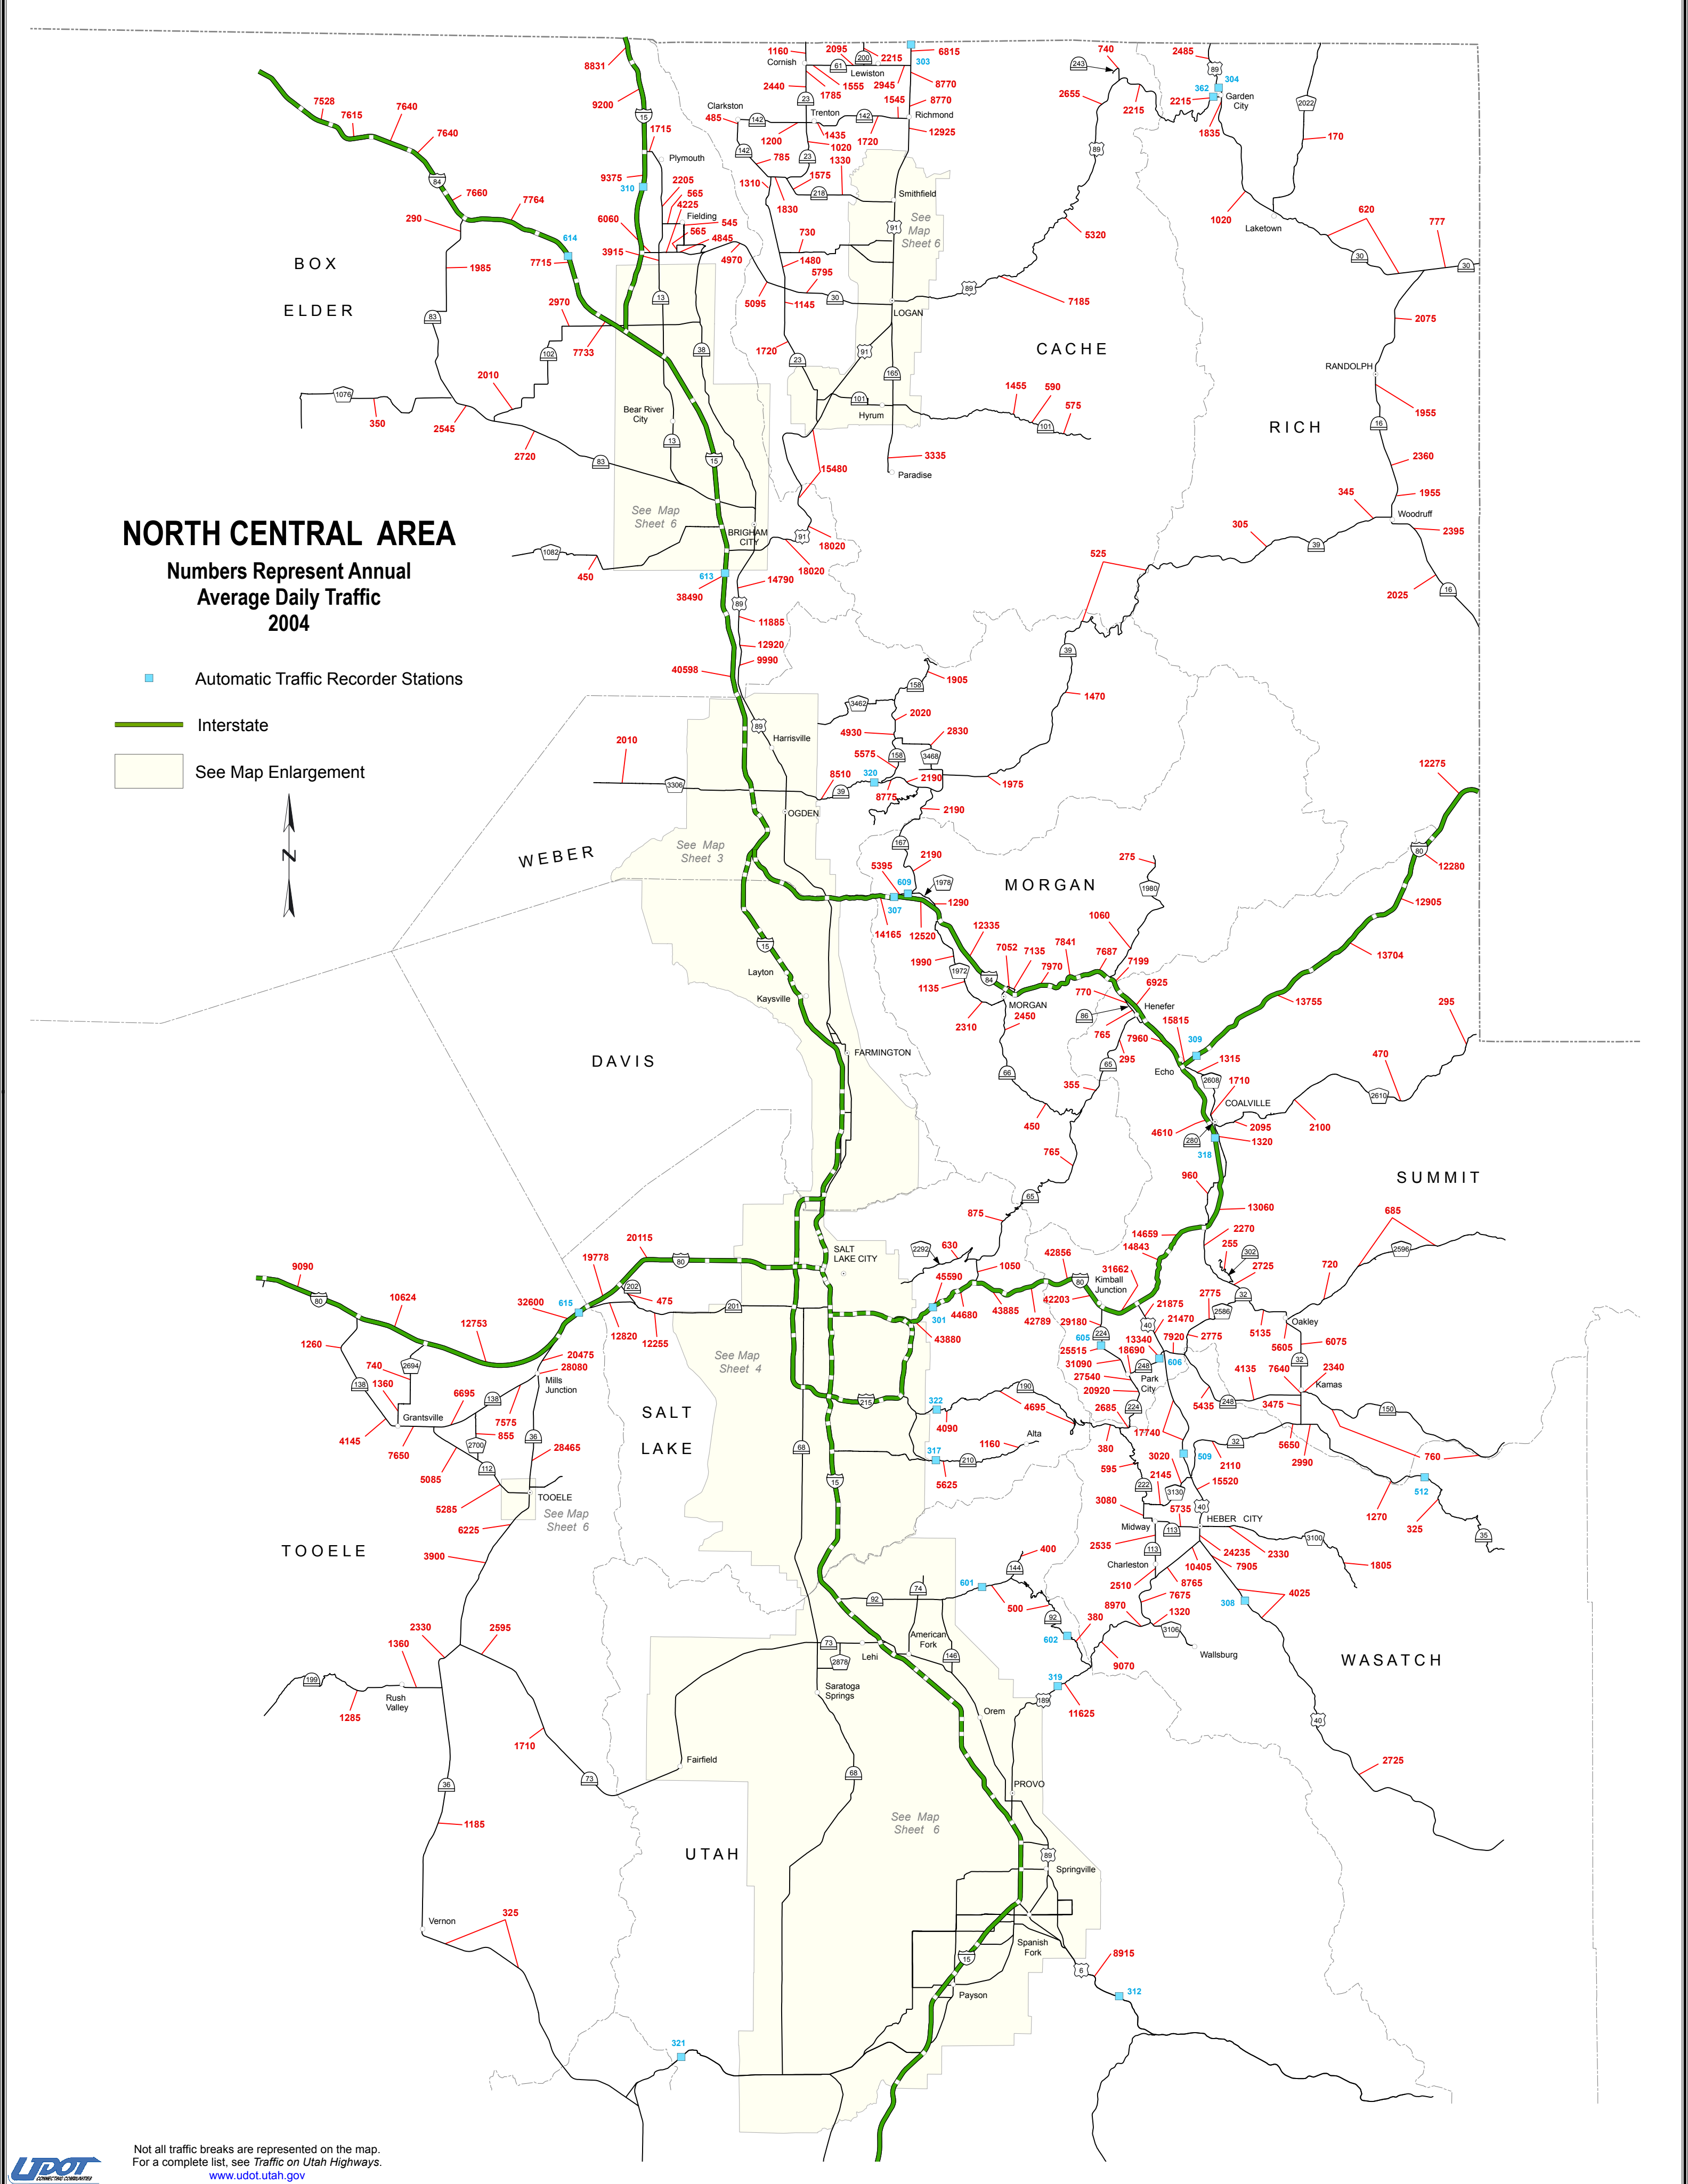

NORTH CENTRAL AREA

Numbers Represent Annual Average Daily Traffic 2004

- Automatic Traffic Recorder Stations
- Interstate
- See Map Enlargement

Not all traffic breaks are represented on the map. For a complete list, see *Traffic on Utah Highways*. www.udot.utah.gov