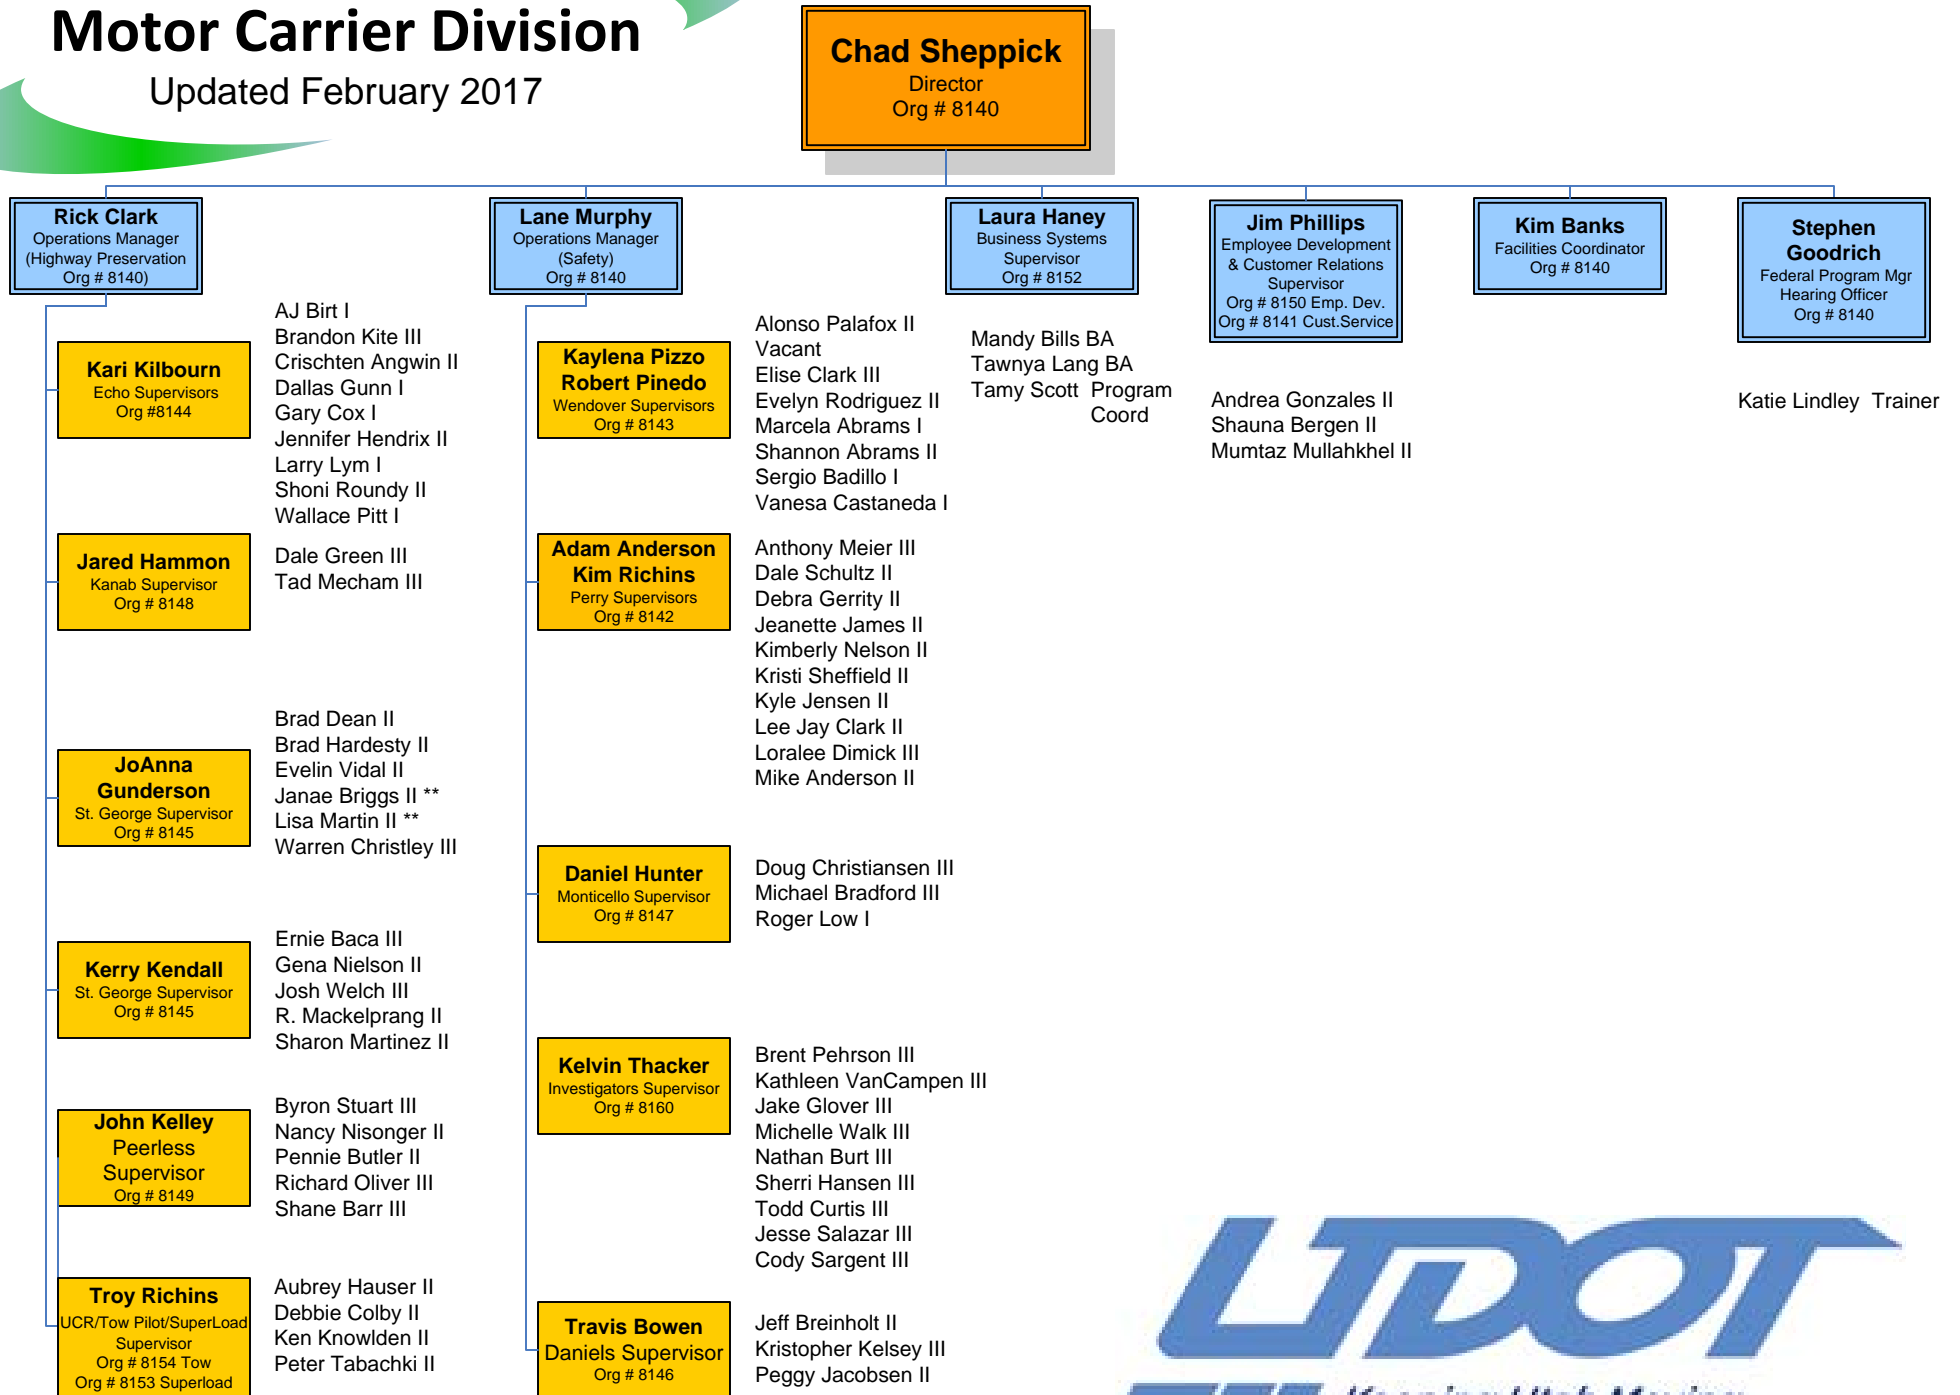

# Motor Carrier Division

Updated February 2017

\*Employees shown with a TC beside their name are Temporary Contract employees.

\*\* Job Share employees – share one FTE position.