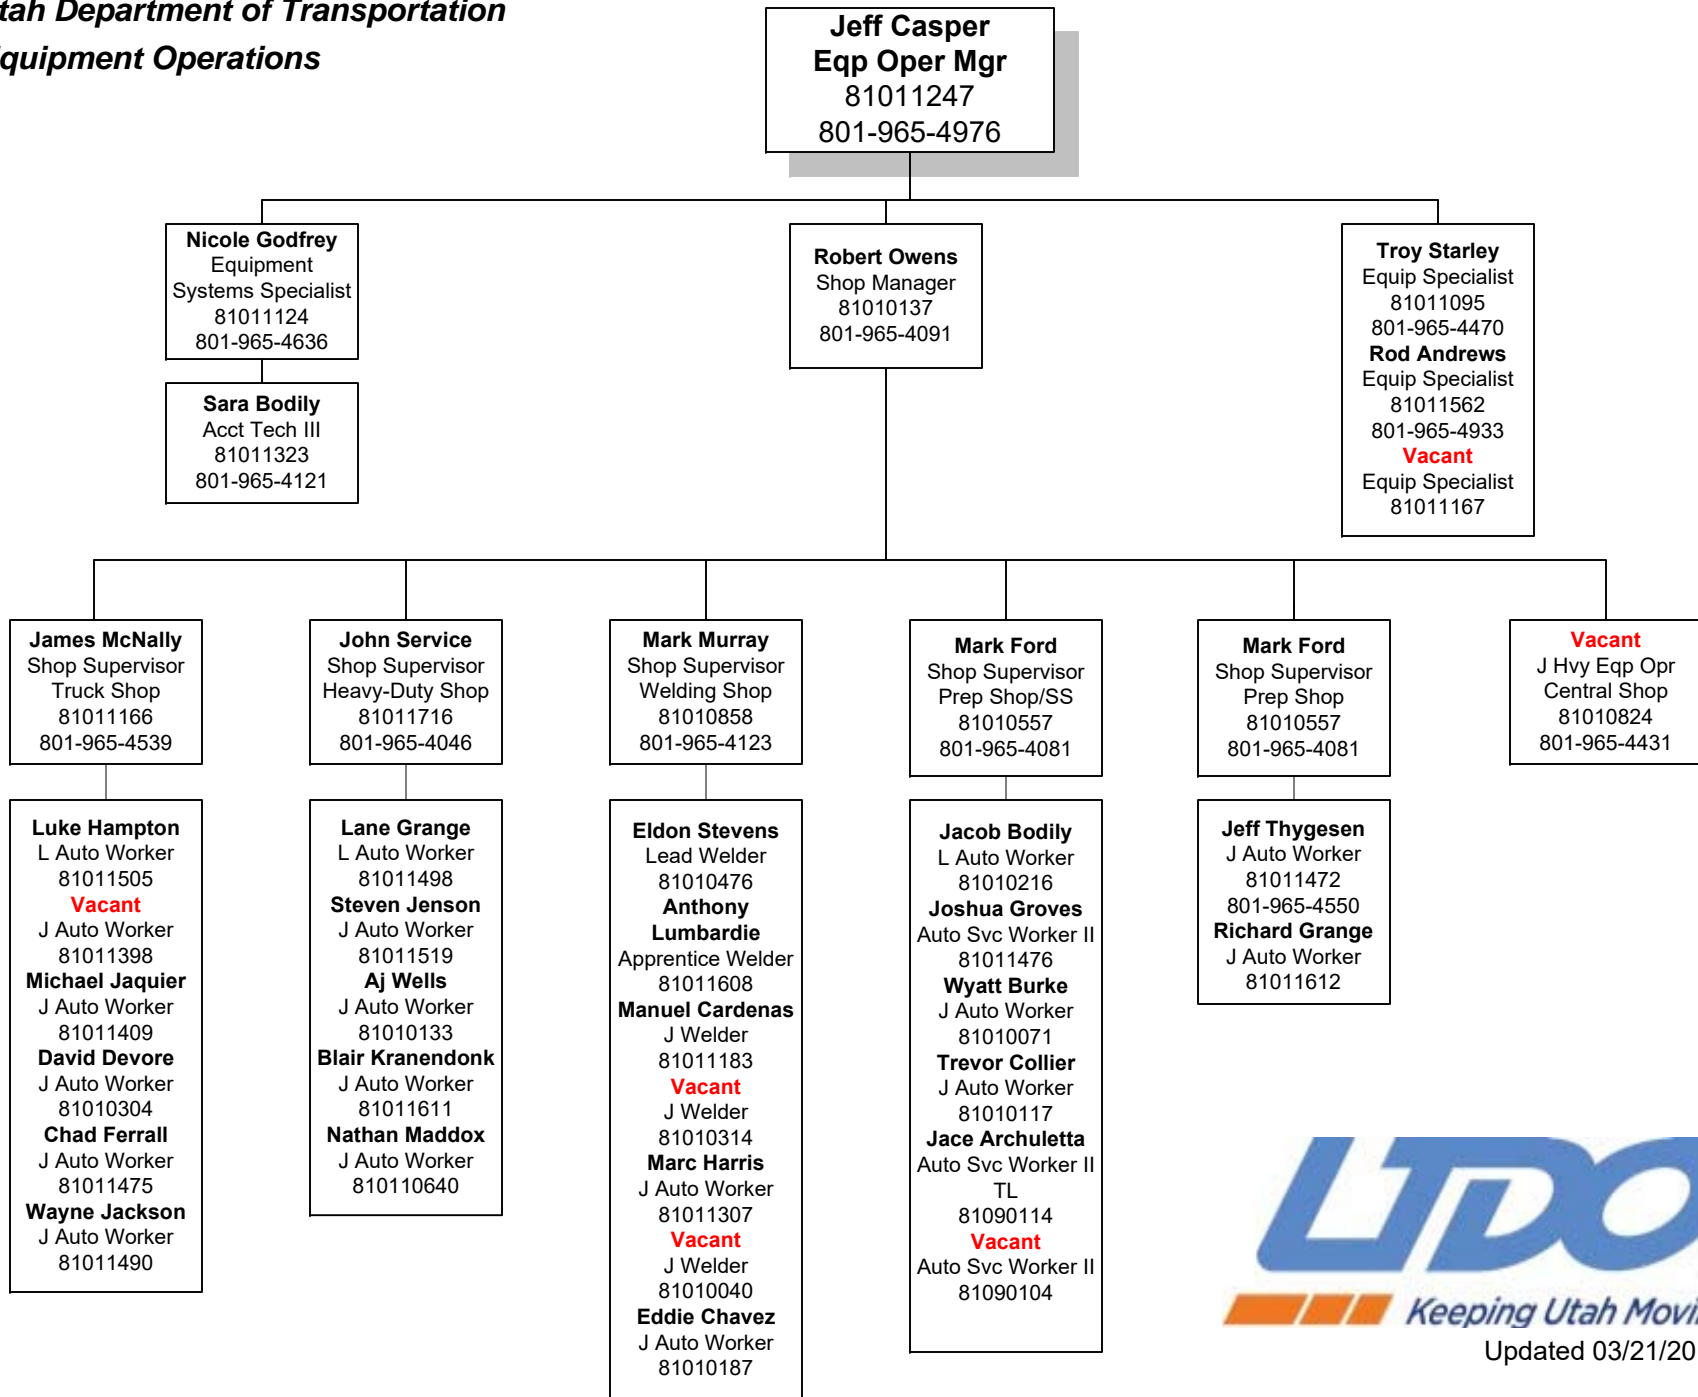

Utah Department of Transportation
Equipment Operations

Updated 03/21/2018