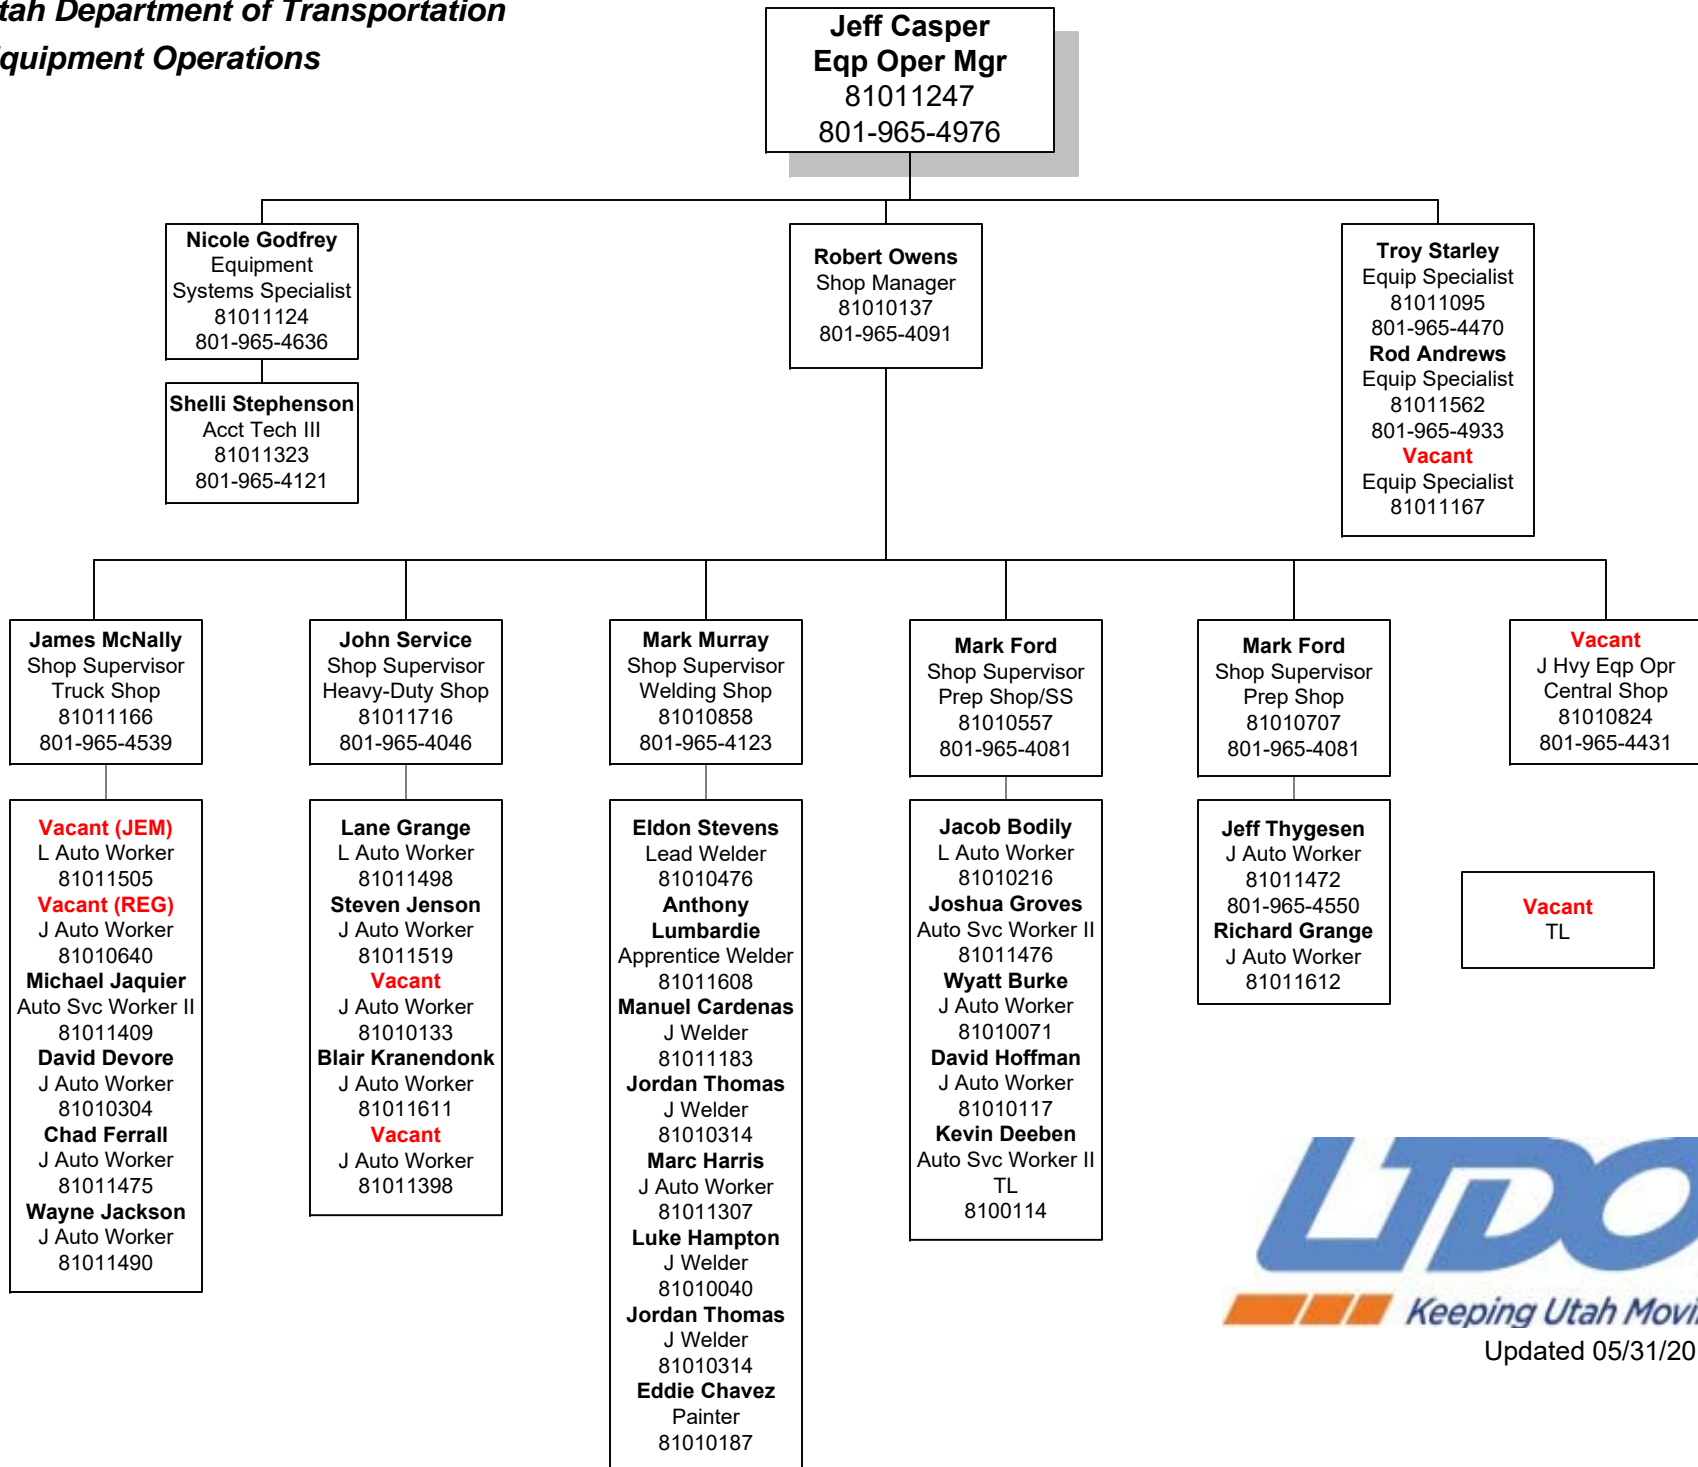

Utah Department of Transportation
Equipment Operations

Updated 05/31/2017