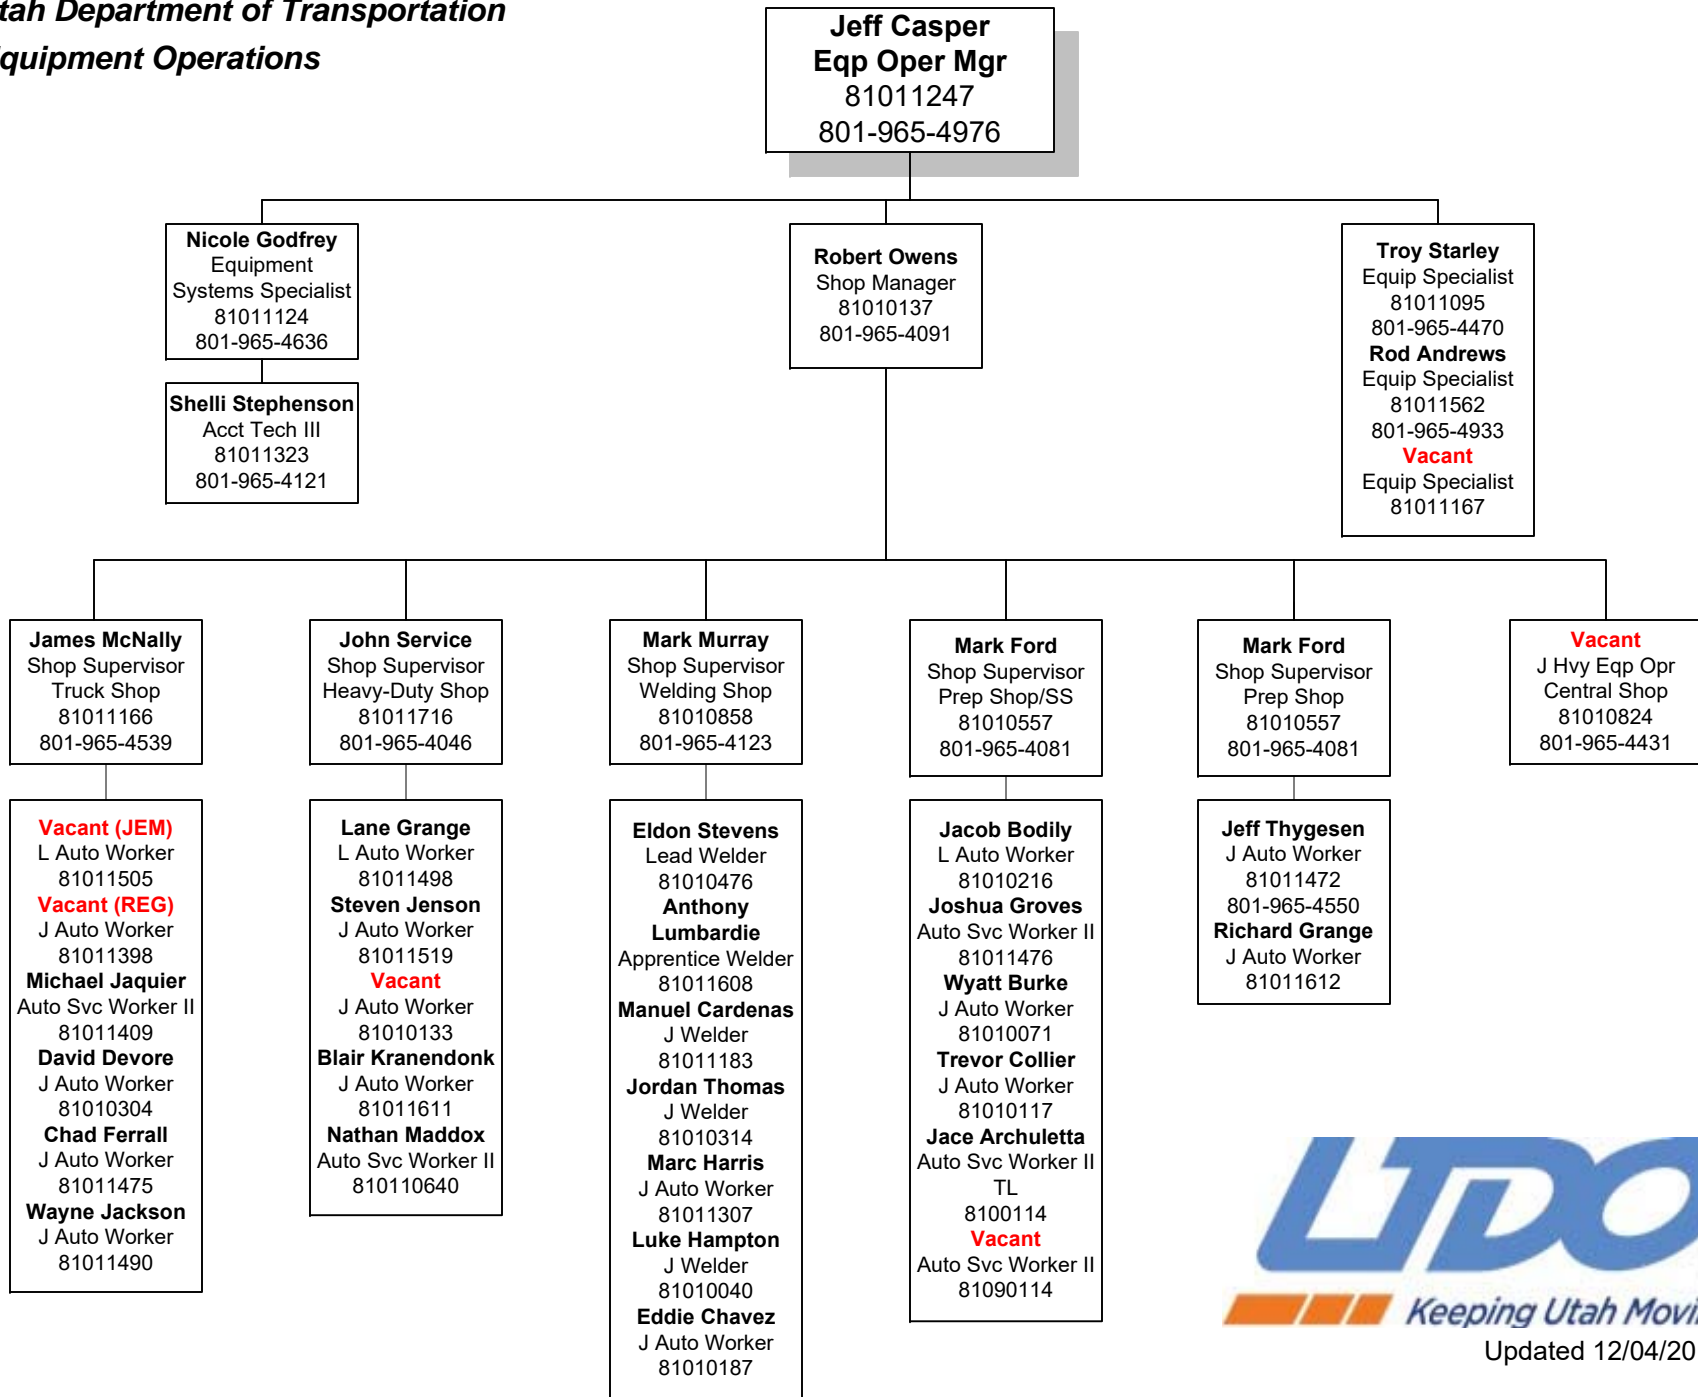

Utah Department of Transportation
Equipment Operations

Updated 12/04/2017