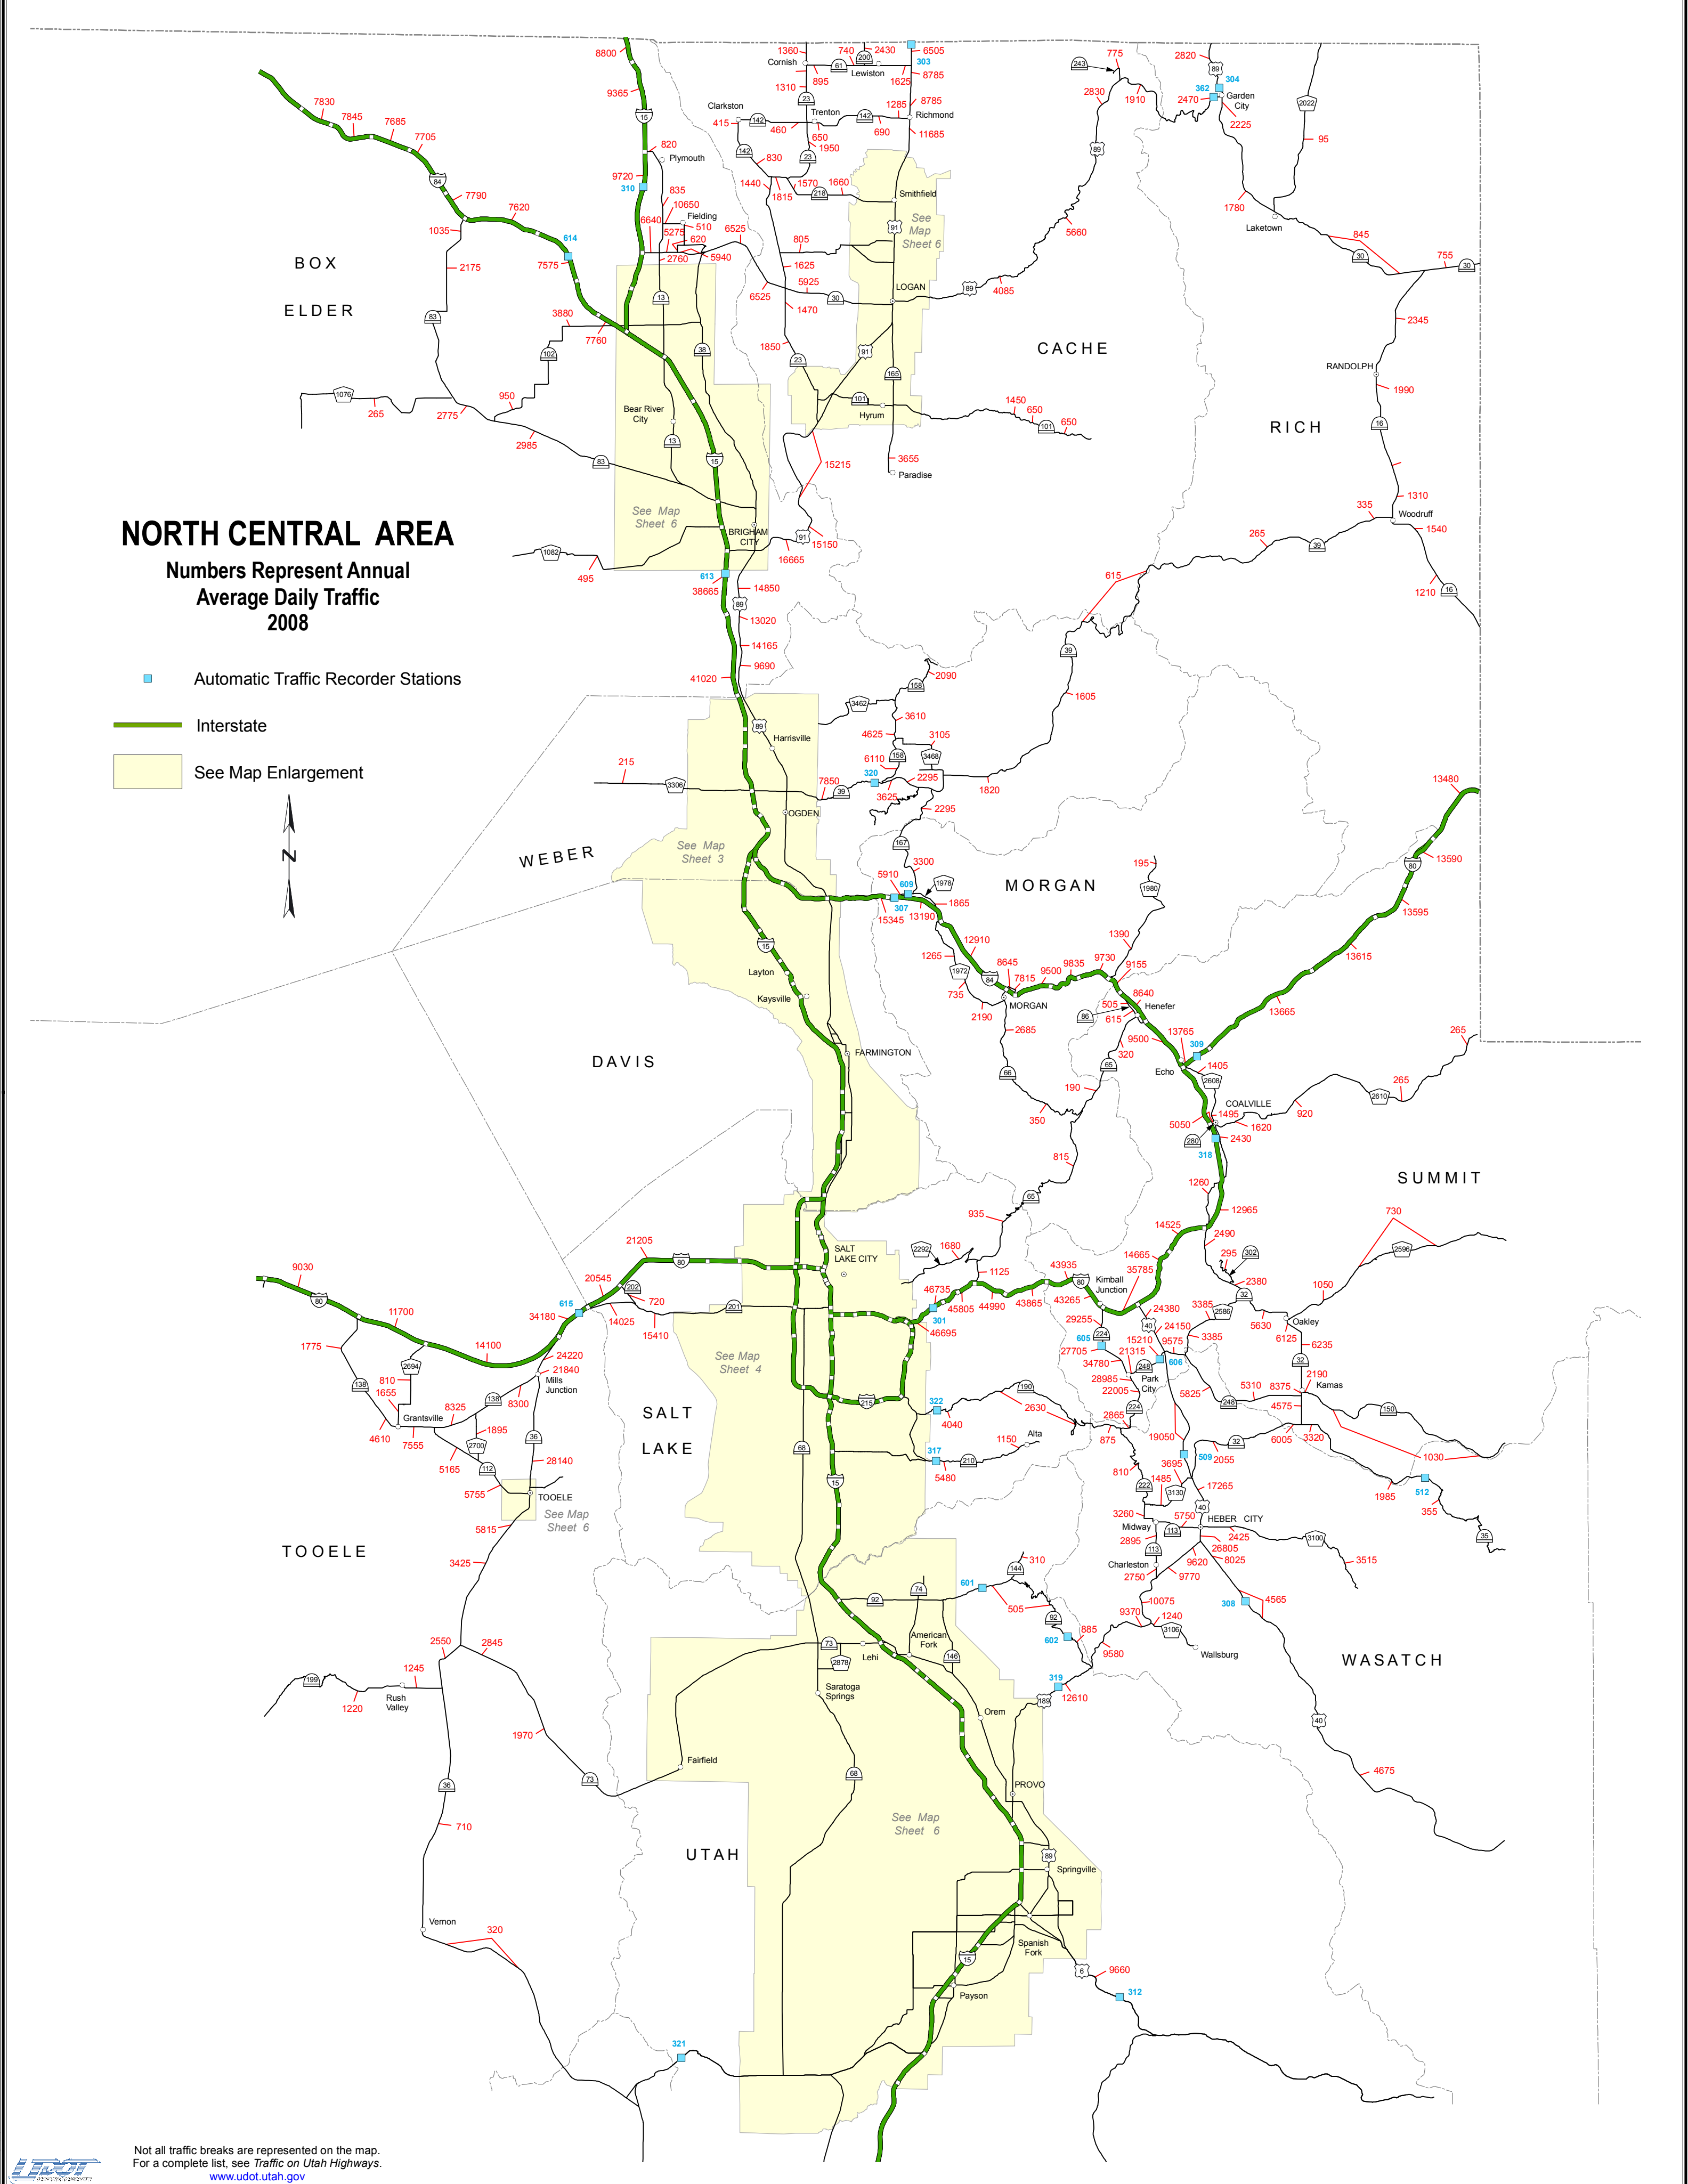

# NORTH CENTRAL AREA

Numbers Represent Annual Average Daily Traffic 2008

- Automatic Traffic Recorder Stations
- Interstate
- See Map Enlargement

Not all traffic breaks are represented on the map. For a complete list, see [Traffic on Utah Highways](http://Traffic on Utah Highways).  
[www.udot.utah.gov](http://www.udot.utah.gov)