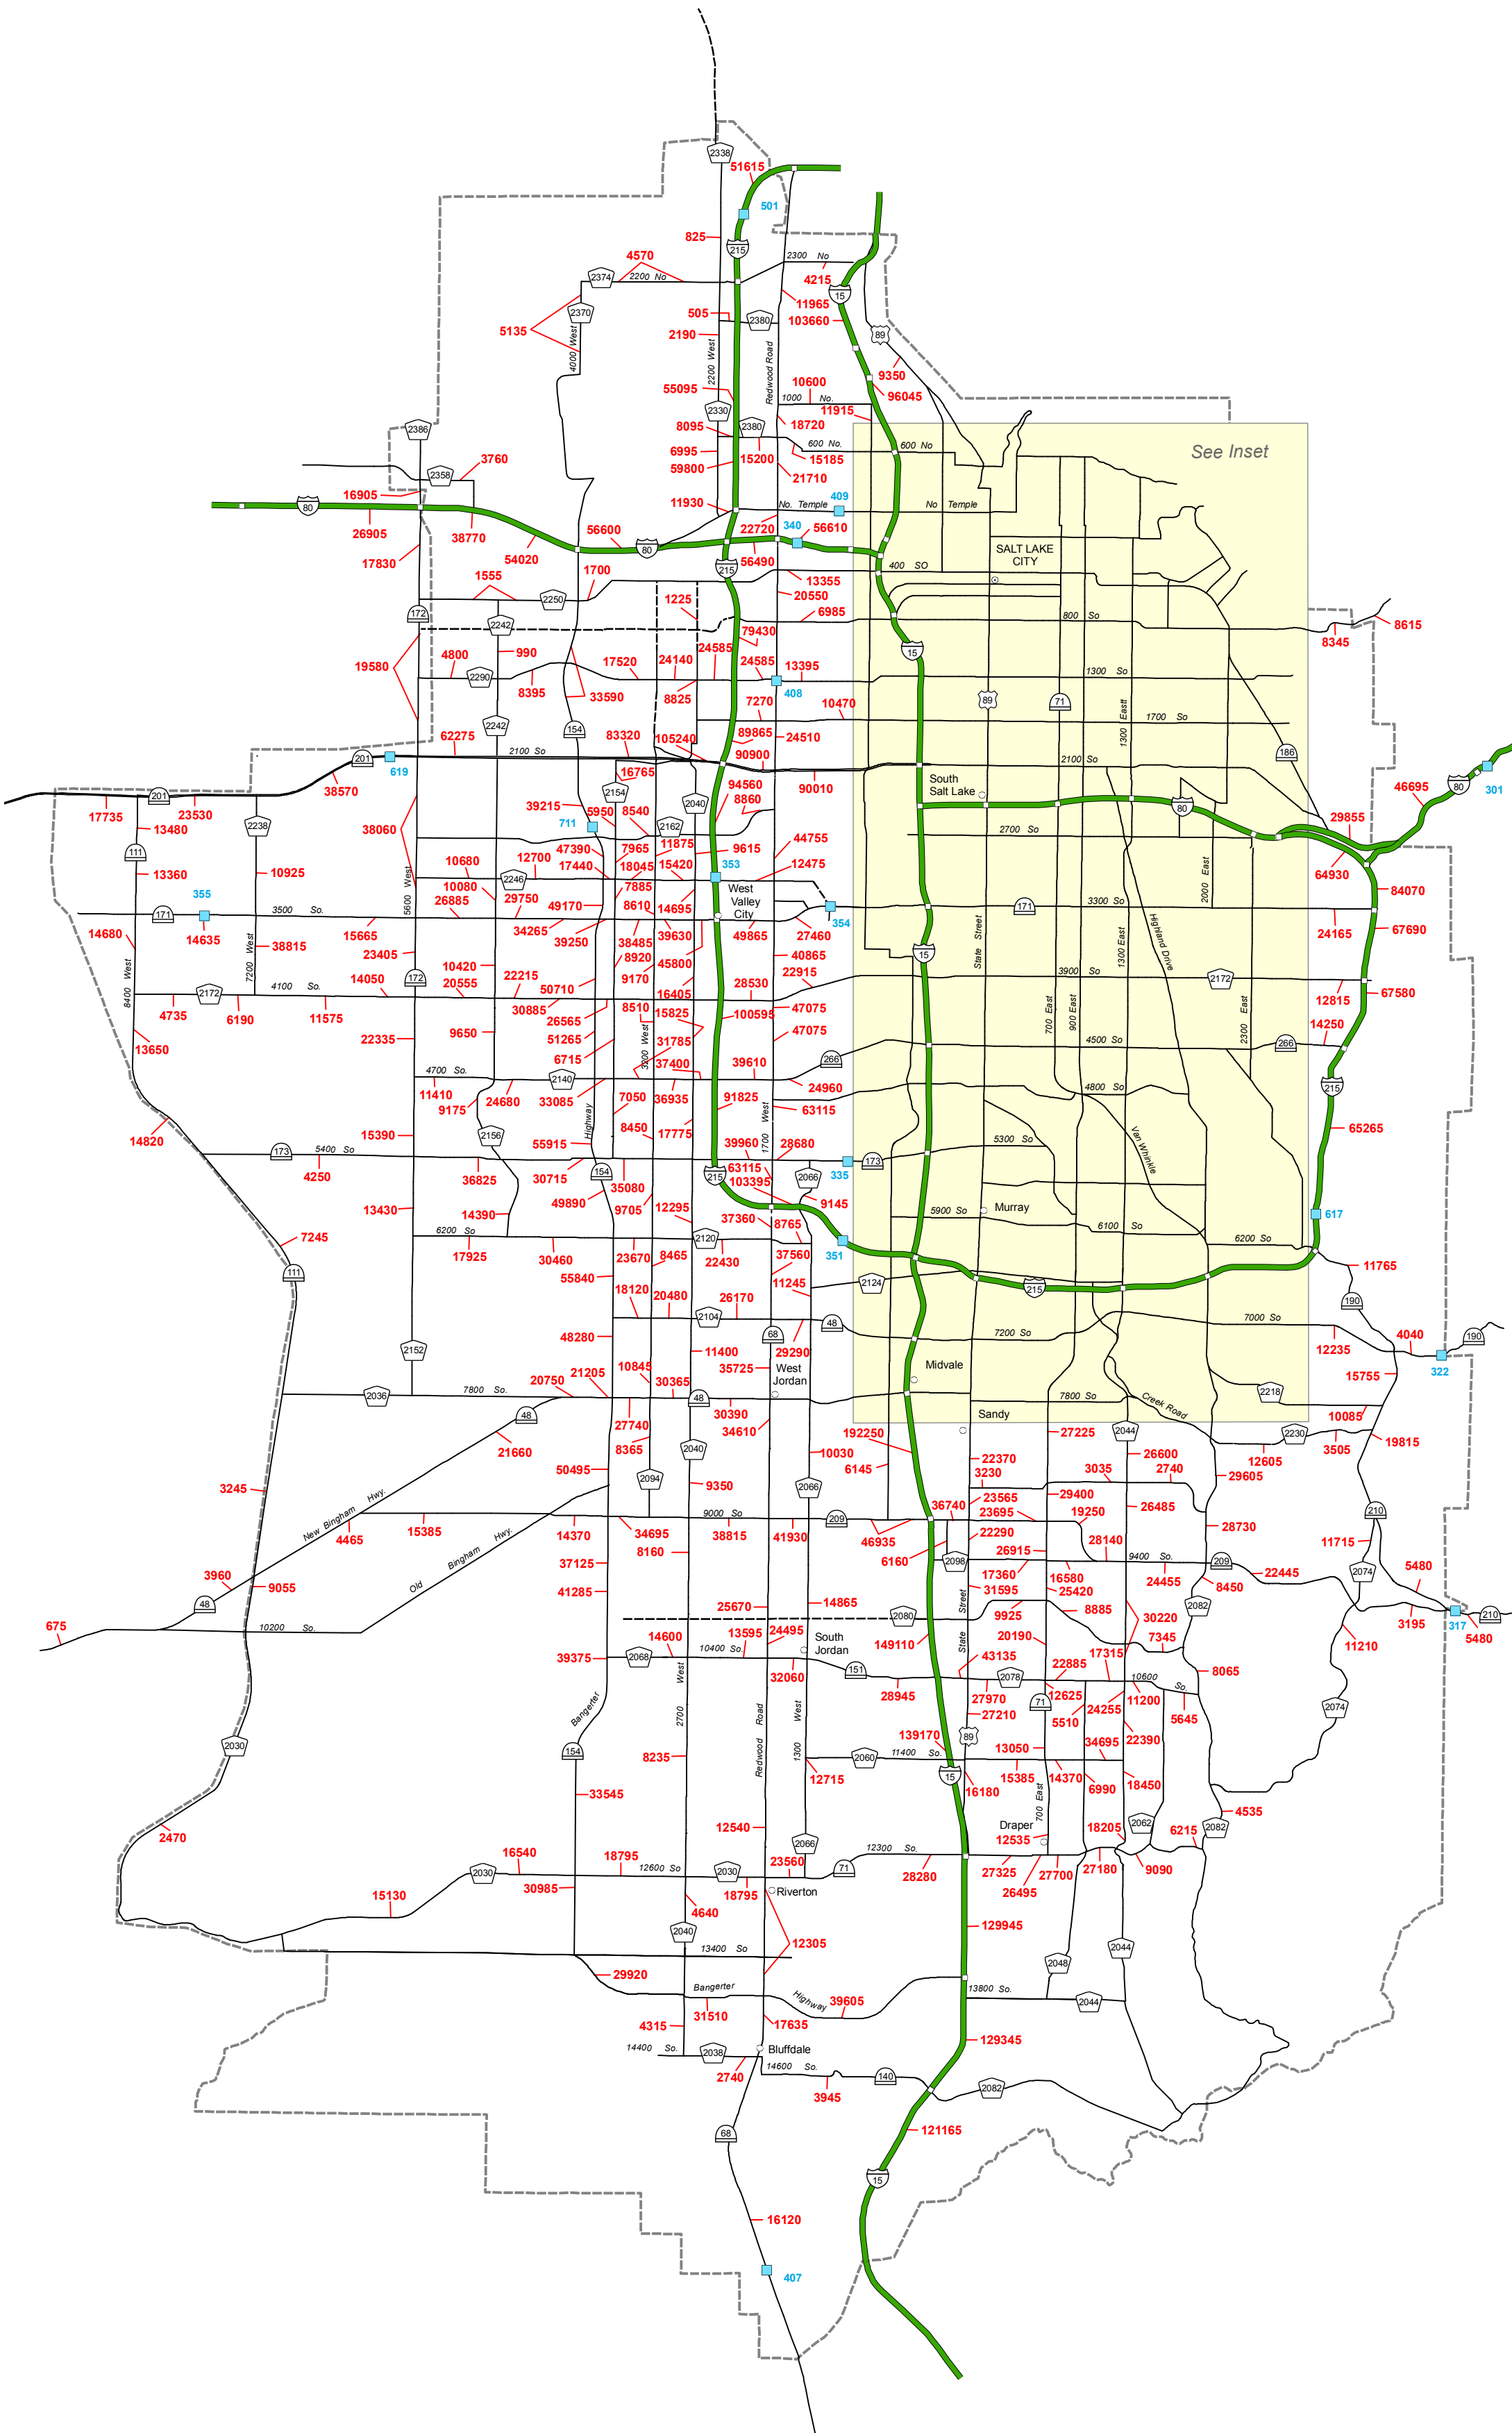

SALT LAKE URBANIZED AREA

Numbers Represent Annual
Average Daily Traffic
2008

- Automatic Traffic Recorder Stations
- Interstate
- See Map Enlargement

Not all traffic breaks are represented on the map.
For a complete list, see [Traffic on Utah Highways](#).
www.udot.utah.gov