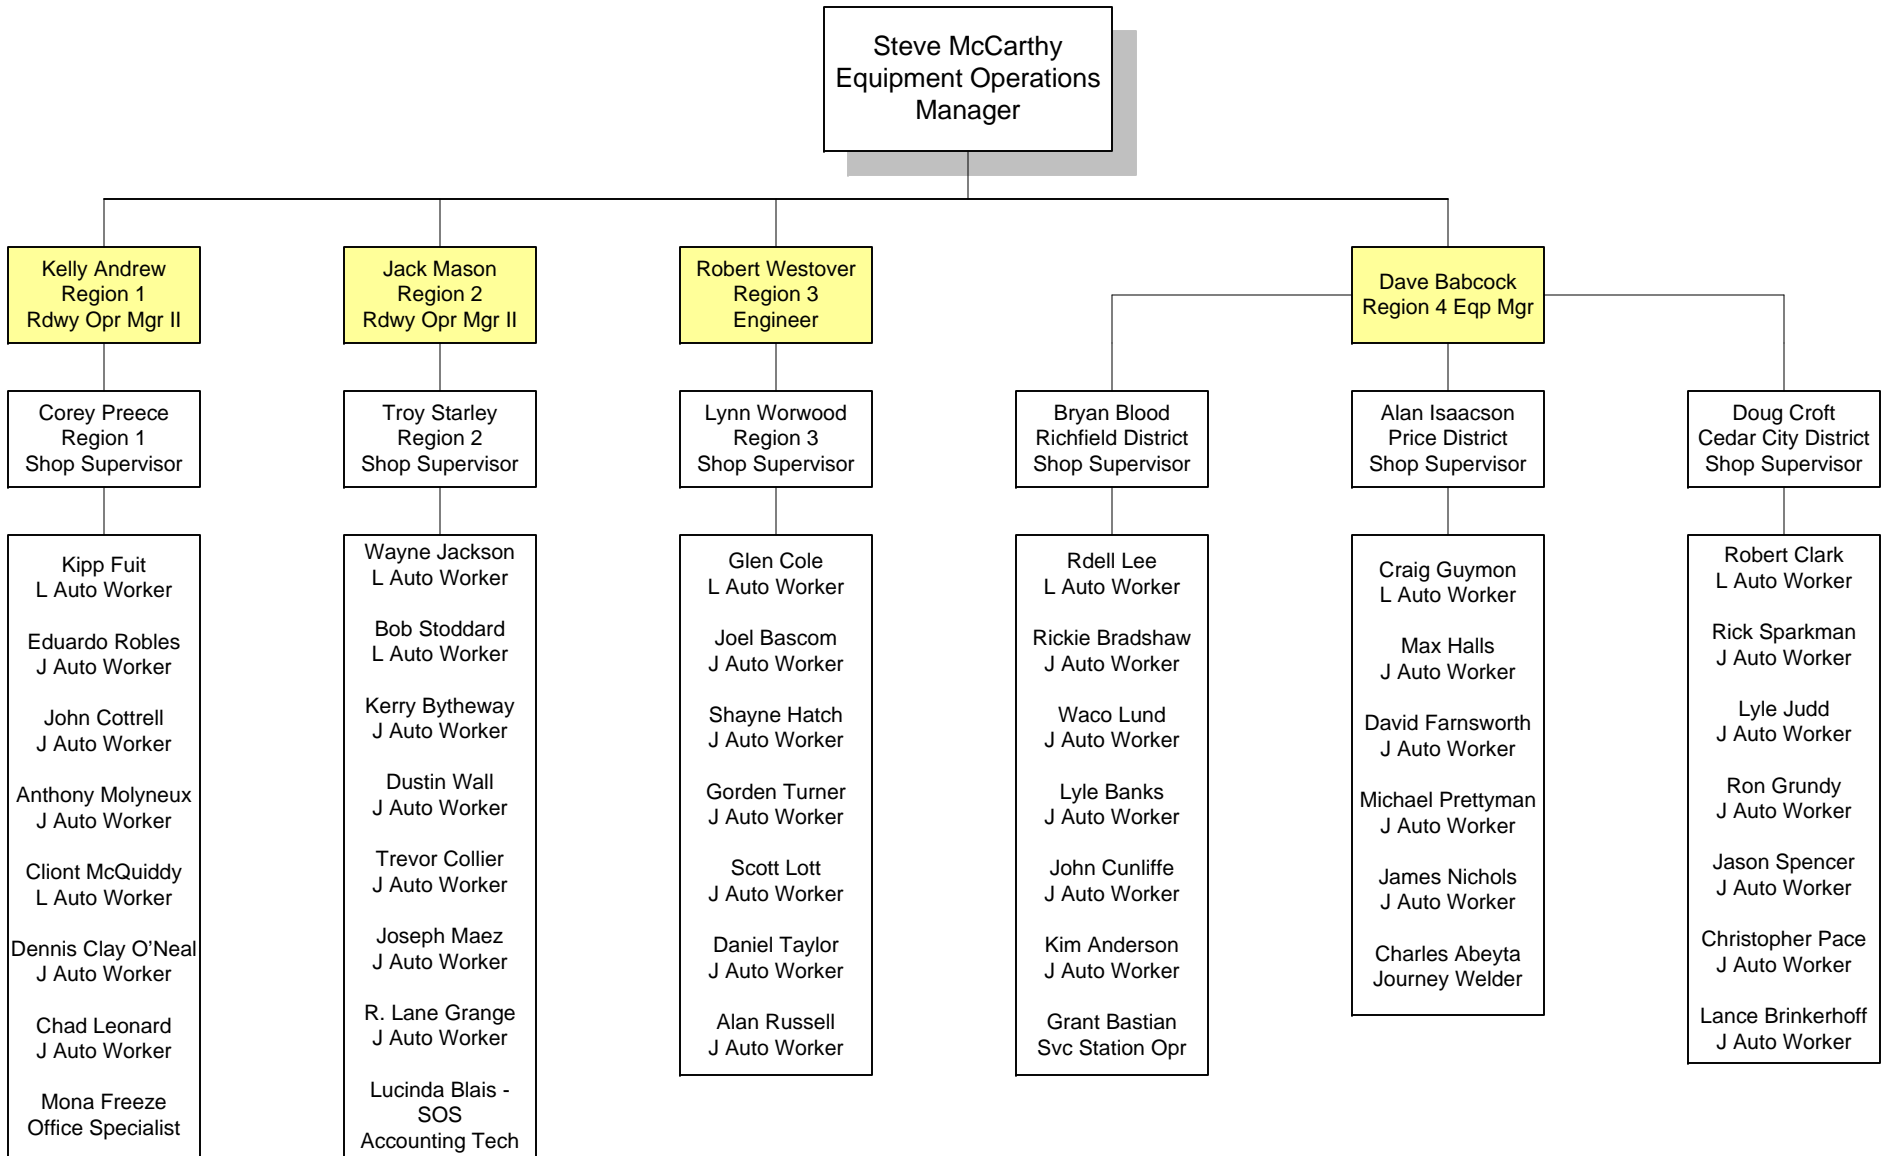

Utah Department of Transportation

Region Shops

March 13, 2012

NOTE: Equipment Operations Manager has budgetary and advisory control over region shops, but not the day to day supervision responsibility.