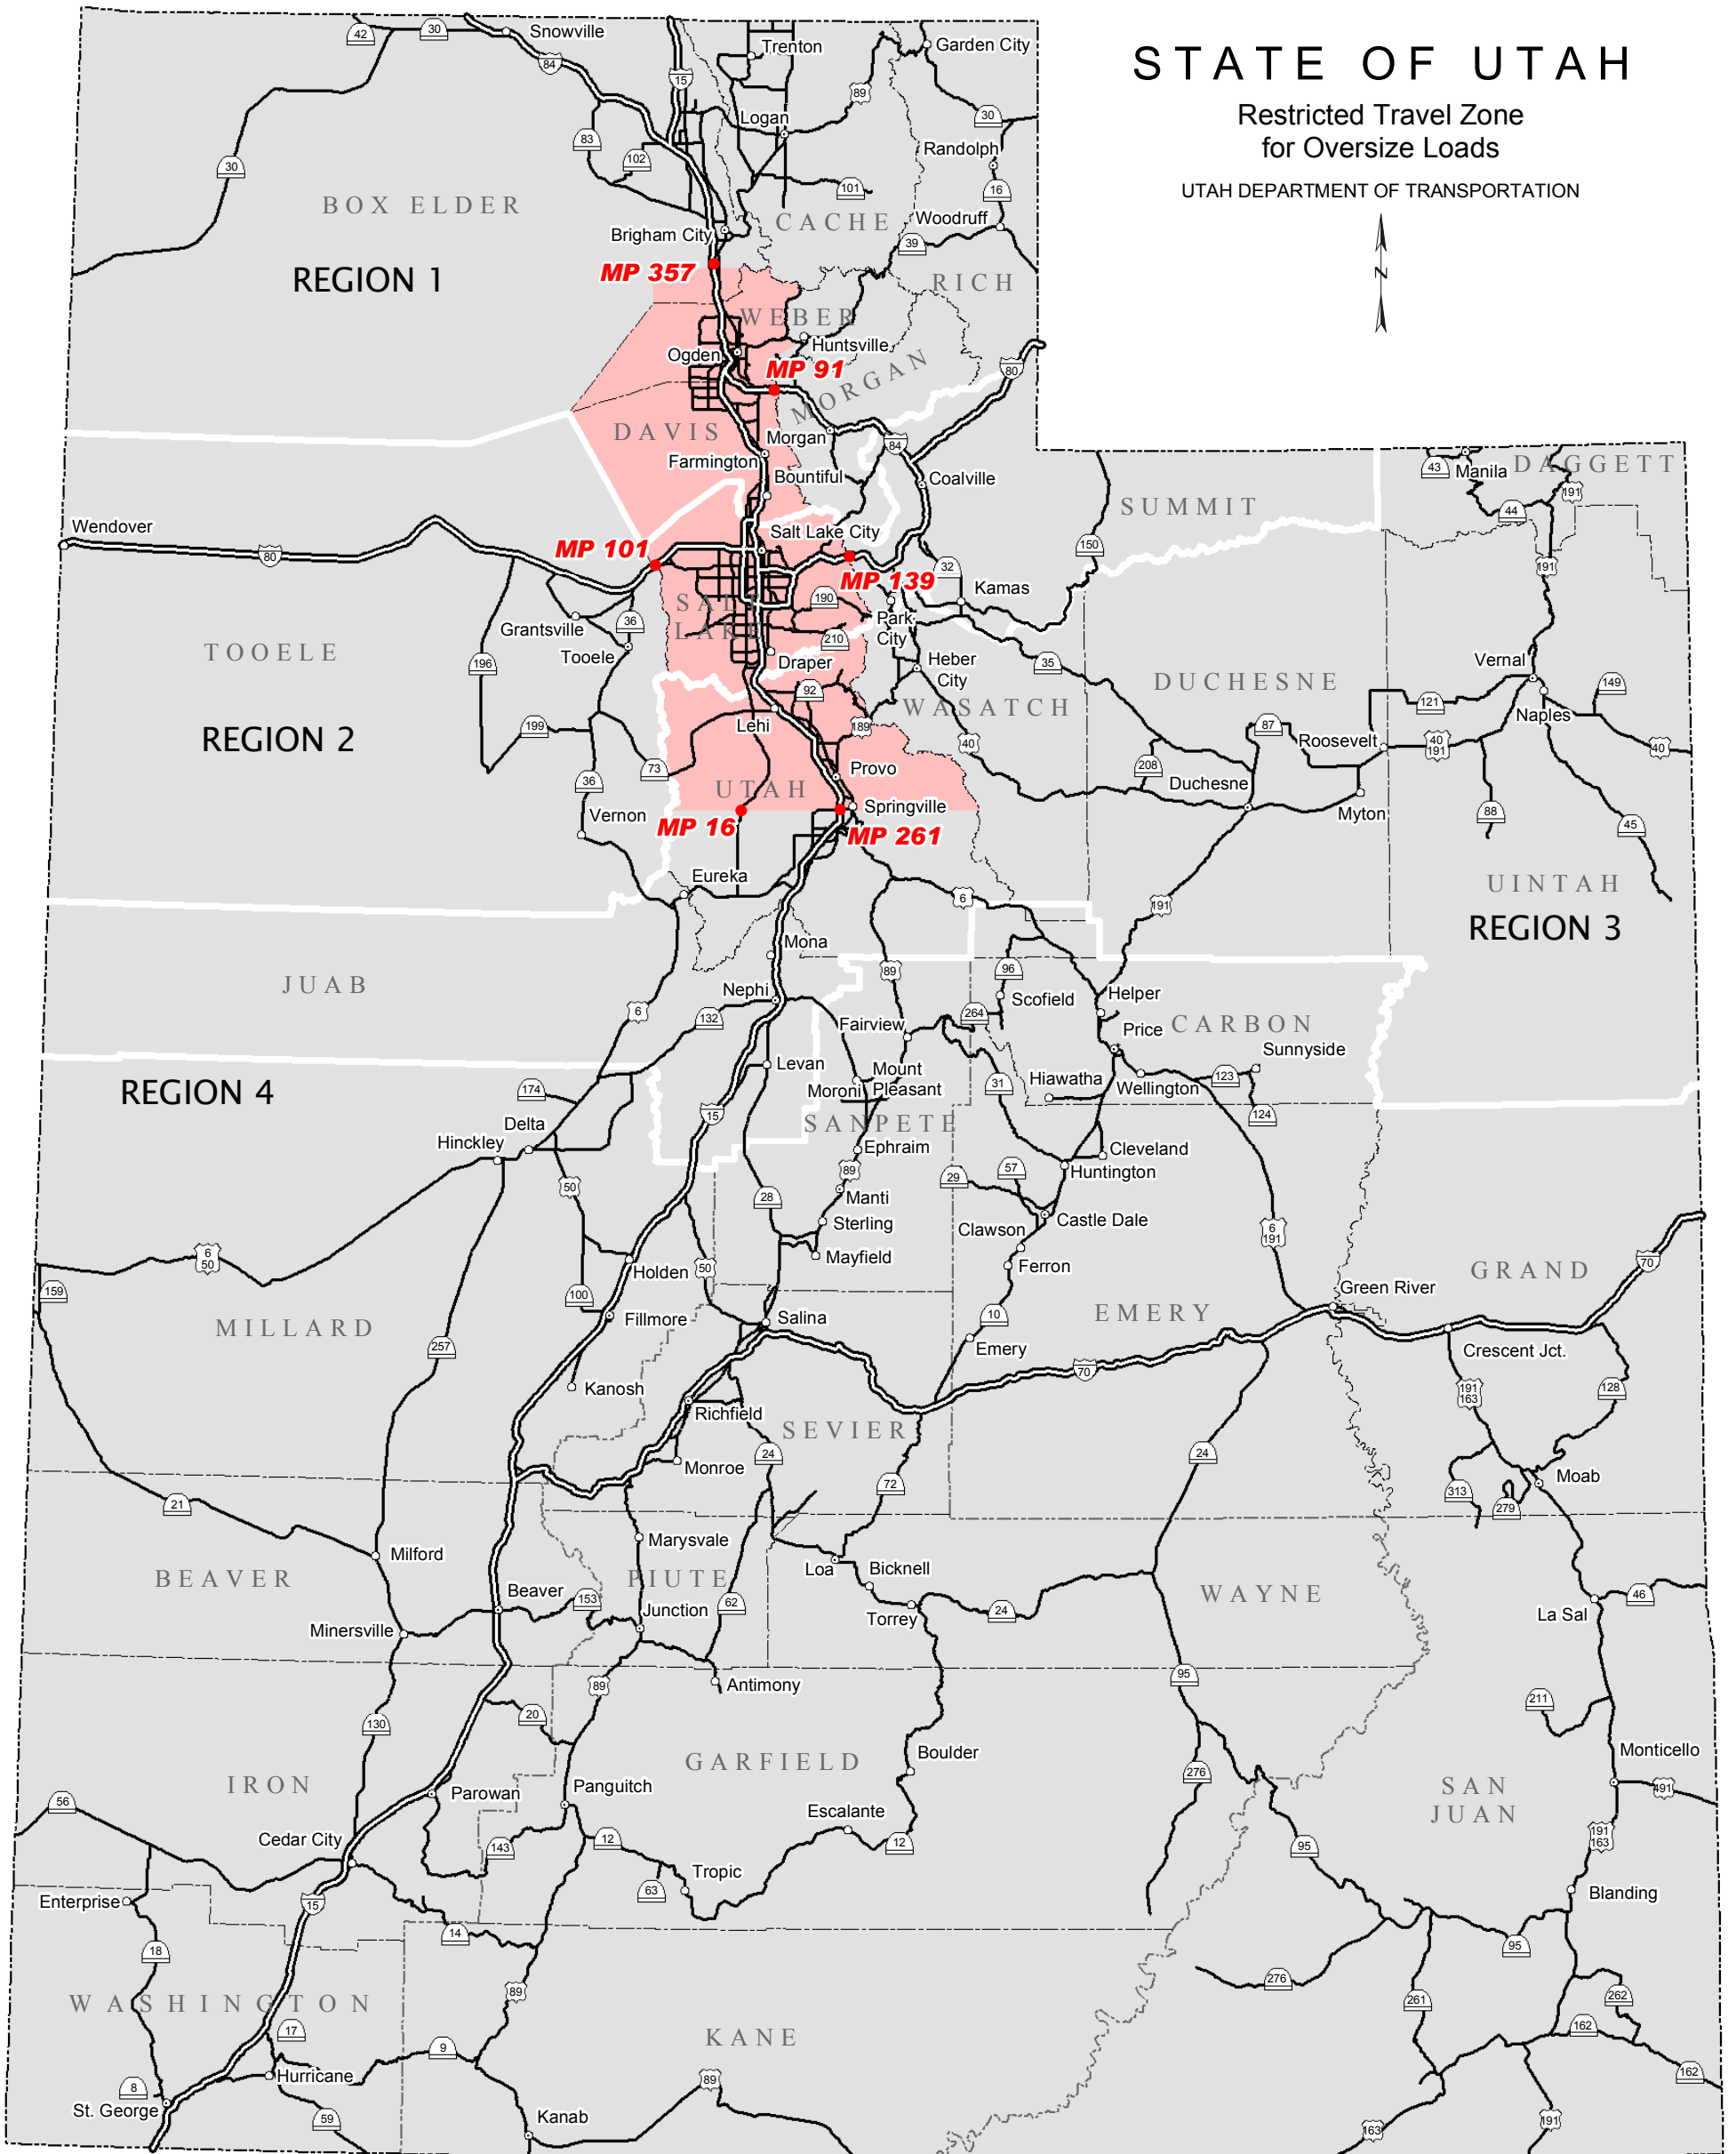

STATE OF UTAH

Restricted Travel Zone for Oversize Loads

UTAH DEPARTMENT OF TRANSPORTATION

 Restriction zone apply's to all loads
in excess of 10'w, 105' L, 14'H.

* Restricted time of travel is from
6:00-9:00 AM and 3:30-6:00 PM M-F