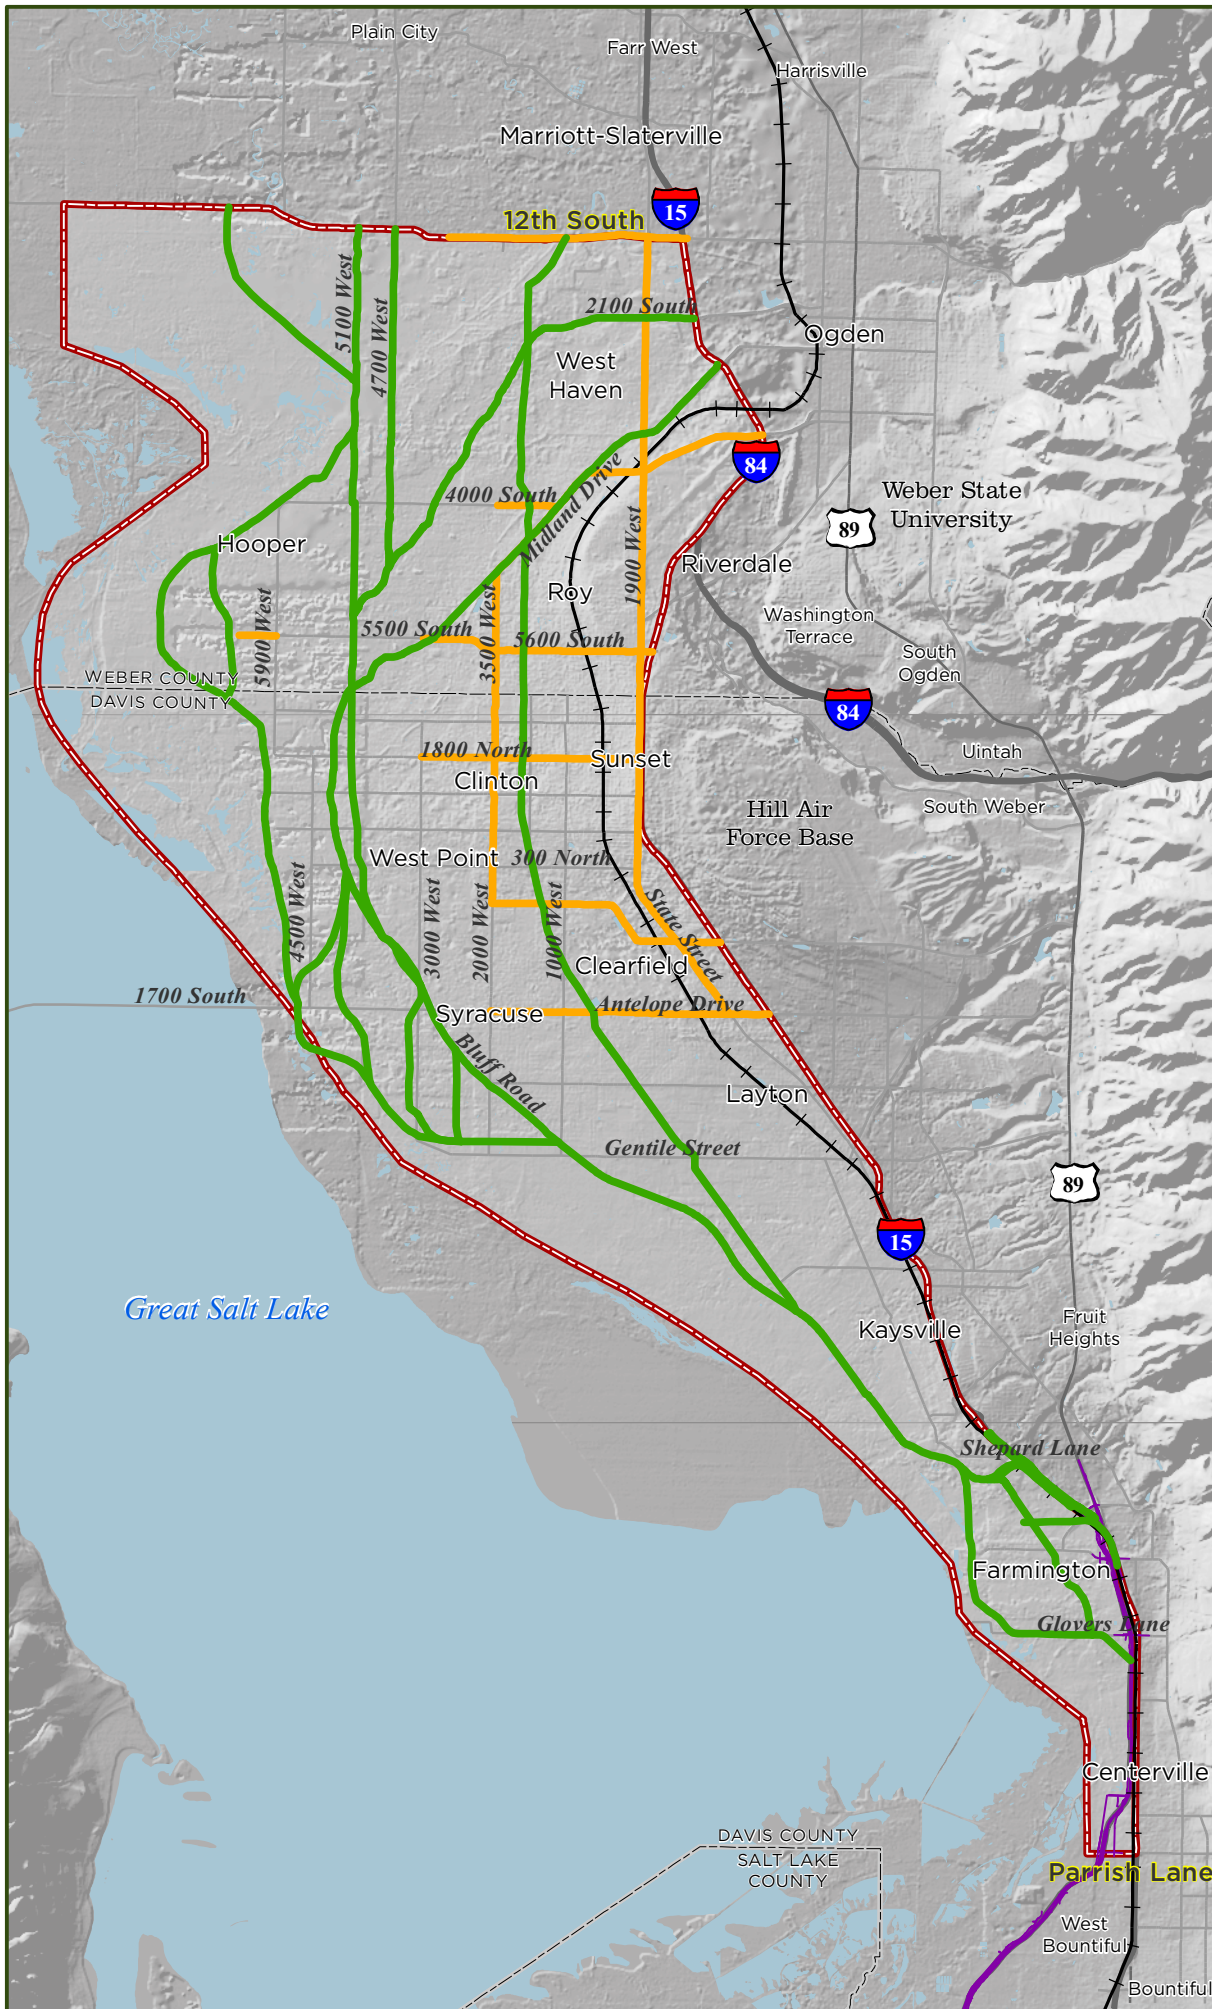

# WEST DAVIS CORRIDOR

ENVIRONMENTAL IMPACT STATEMENT

## Legend

- New Roadway Alignment
- Widen Existing Roads
- Highway/Interstate
- US Highway
- State Road
- FrontRunner
- Legacy Parkway
- Study Area Boundary
- County Boundary

**West Davis Corridor  
Alternatives Advanced  
to Level 2 Screening**