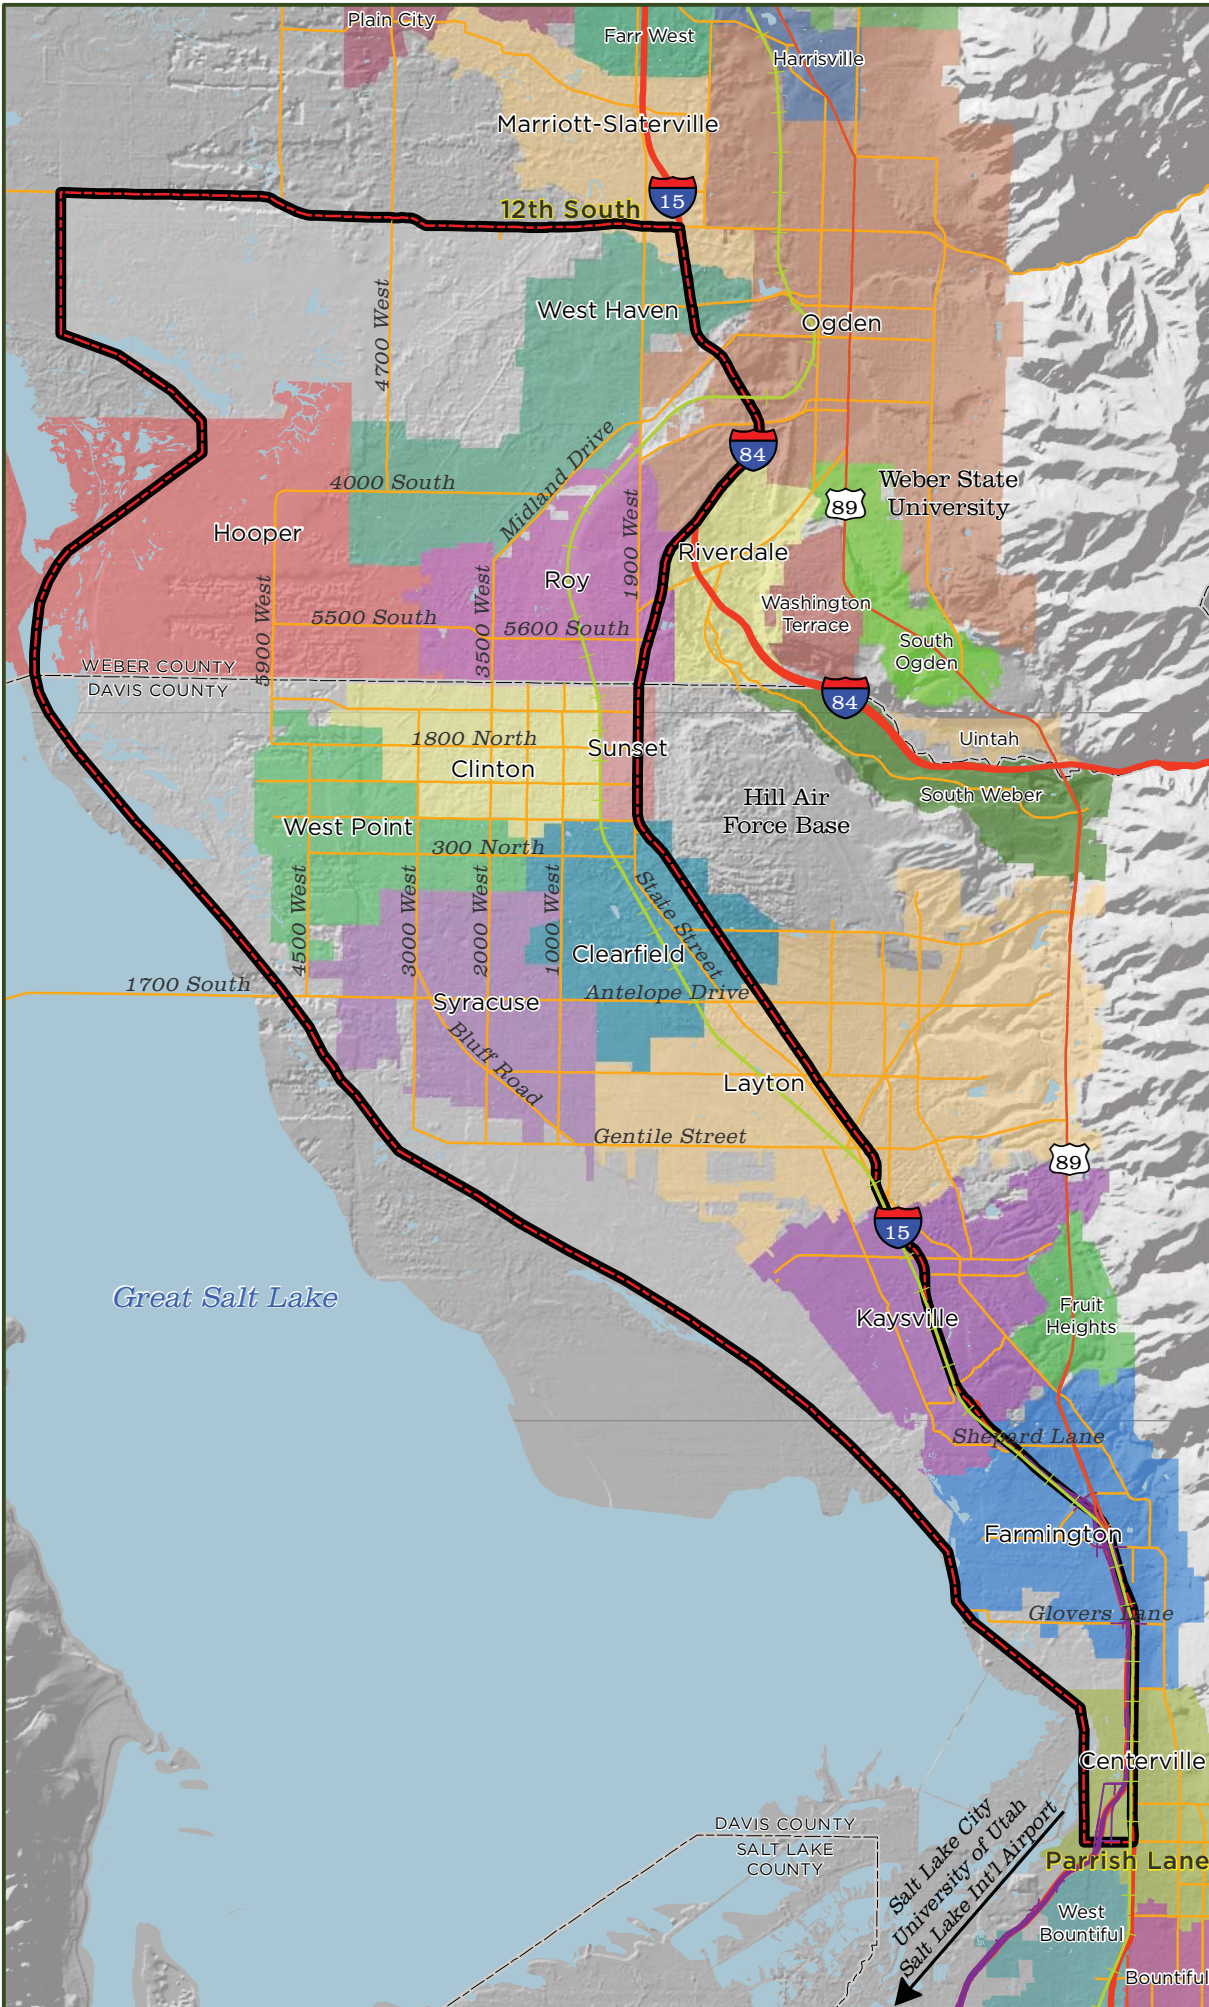

# WEST DAVIS CORRIDOR

ENVIRONMENTAL IMPACT STATEMENT

## Legend

- FrontRunner
- Legacy Parkway
- Highway/Interstate
- US Highway
- State Road
- Study Area Boundary
- County Boundary

West Davis Corridor Study Area