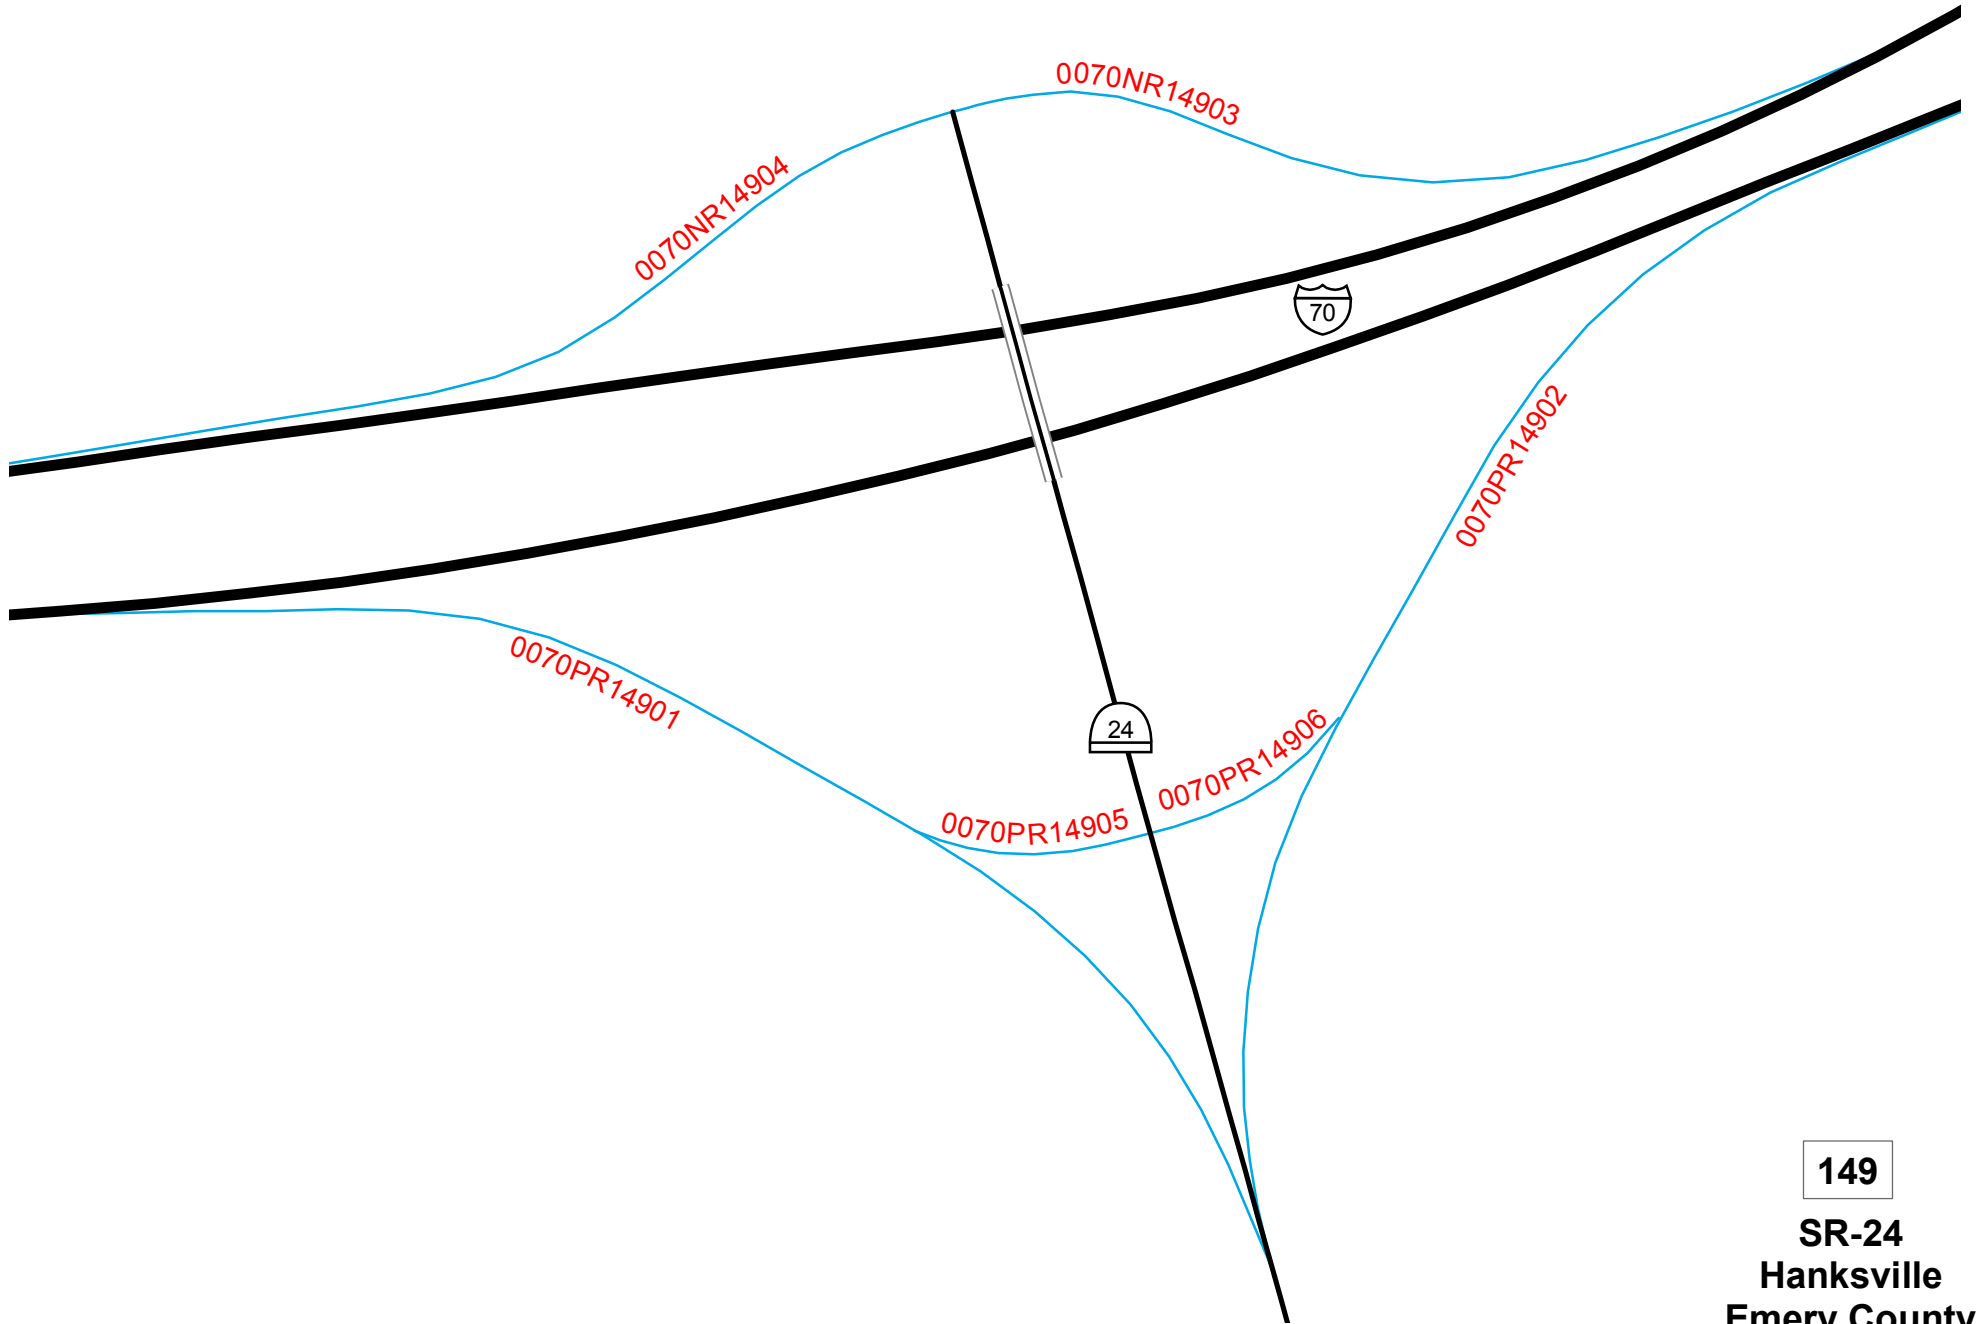

US-89 South
Panguitch / Kanab
Sevier County

25

SR-118
Joseph / Monroe
Sevier County

40

Richfield
Sevier County

48
SR-24
Sigurd
Sevier County

56

US-89 North
Salina
Sevier County

Temple MTN Road
Emery County

142
**Spotted Wolf
View Area
Emery County**

146

Reef
View Area
Emery County

149
SR-24
Hanksville
Emery County

157

US-6 West
Price / Salt Lake
Emery County

160

US-191
Crescent Jct. / Moab
Grand County

185

Old Weigh Station
Grand County

187

Thompson Springs
Grand County

189

Rest Area
Visitor Center
Grand County

193

Yellowcat
Ranch Exit
Grand County

204

SR-128
Cisco
Grand County

214

Danish Flat
Grand County

221

Sulphur
Grand County

227