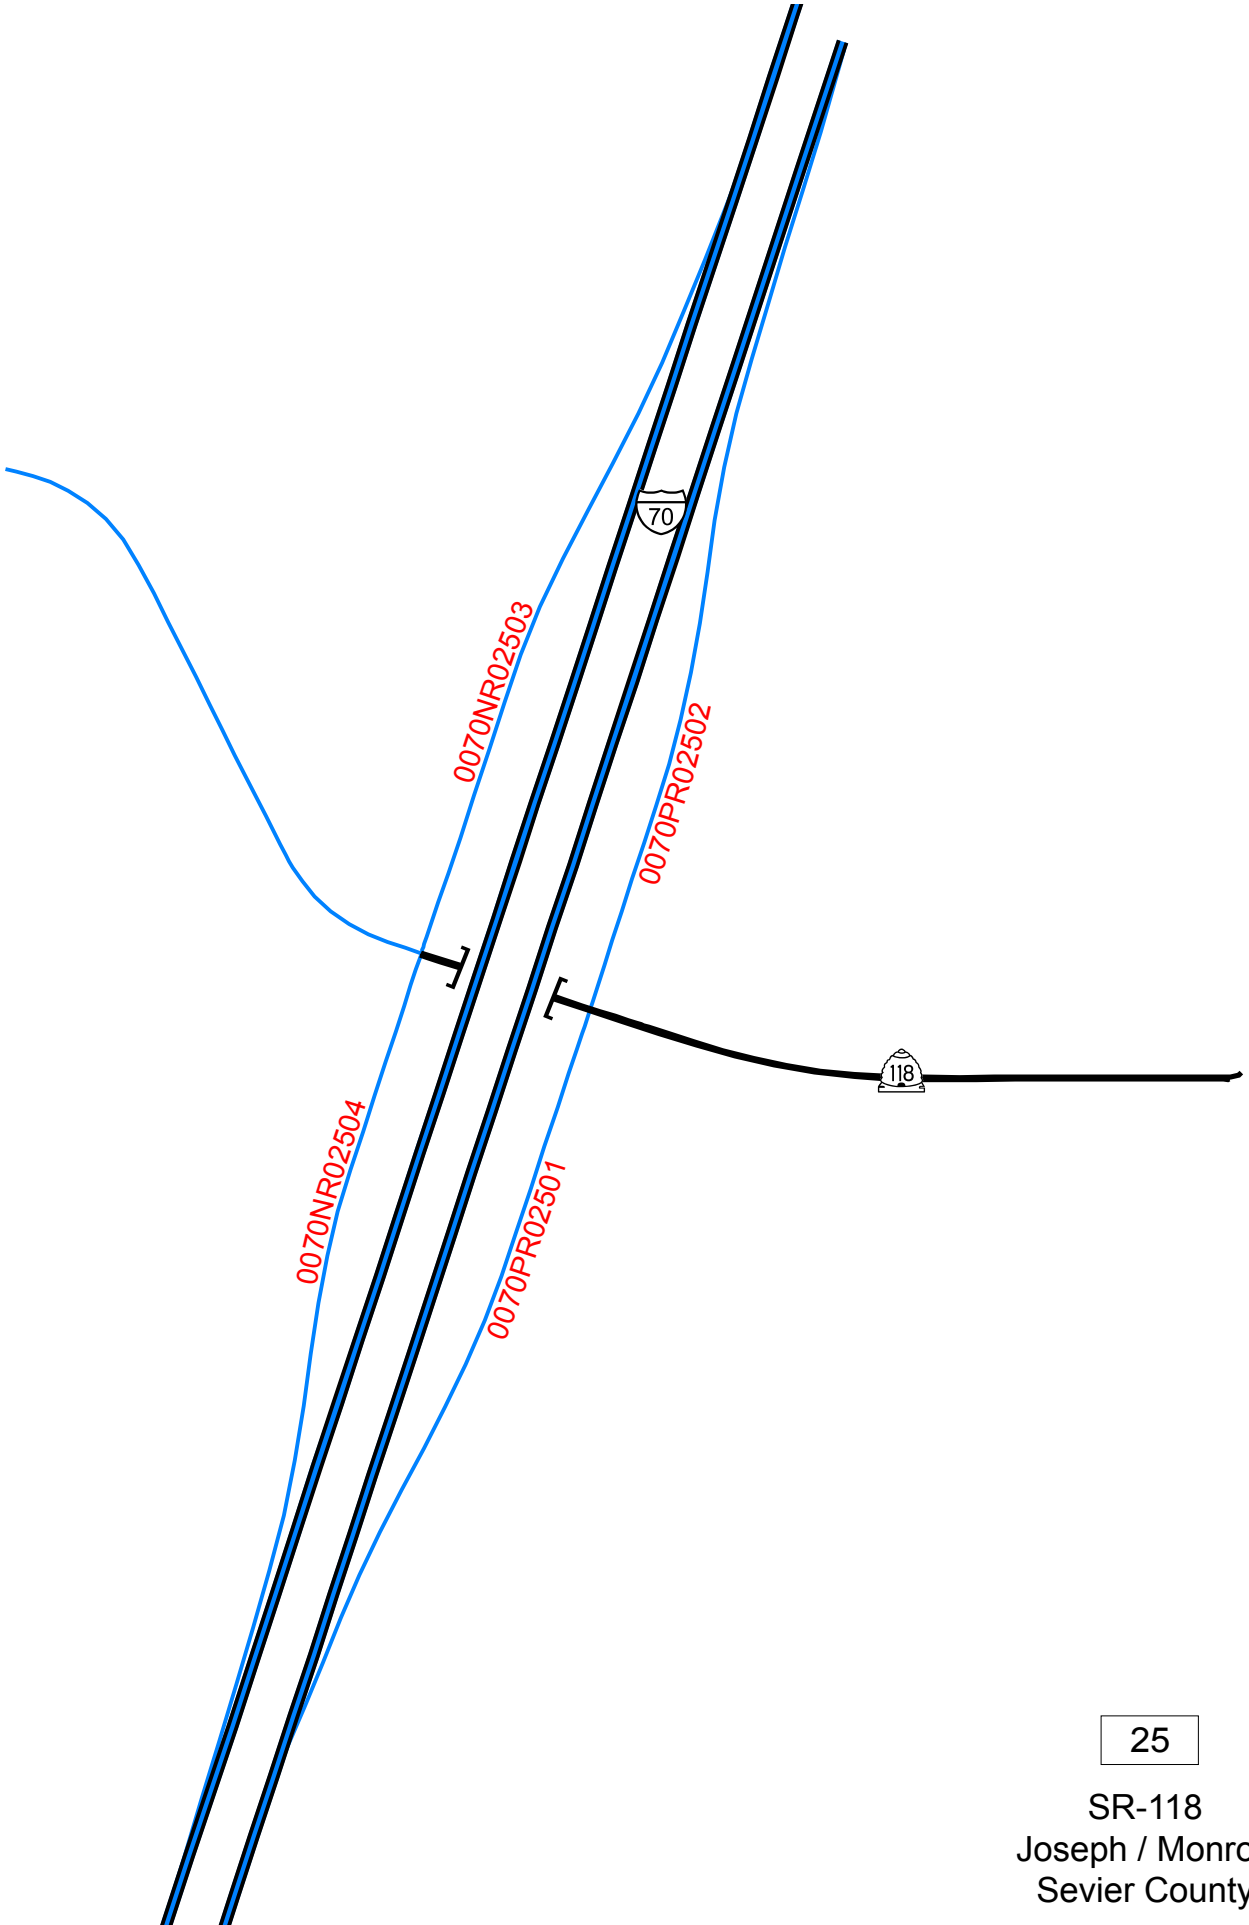

I-70

1

Historic Cove Fort
Millard County

7

Ranch Exit
Sevier County

13

**Break Test Area
Sevier County**

23

US-89 South
Panguitch / Kanab
Sevier County

25

SR-118
Joseph / Monroe
Sevier County

40

Richfield
Sevier County

48
SR-24
Sigurd
Sevier County

56

US-89 North
Salina
Sevier County

Lone Tree
Emery County

115

Devils Canyon
View Area
Emery County

116

Moore
Emery County

122

Ghost Rock
View Area
Emery County

131

Temple MTN Road
Emery County

142
**Spotted Wolf
View Area
Emery County**

146

Reef
View Area
Emery County

149
SR-24
Hanksville
Emery County

157

US-6 West
Price / Salt Lake
Emery County

160