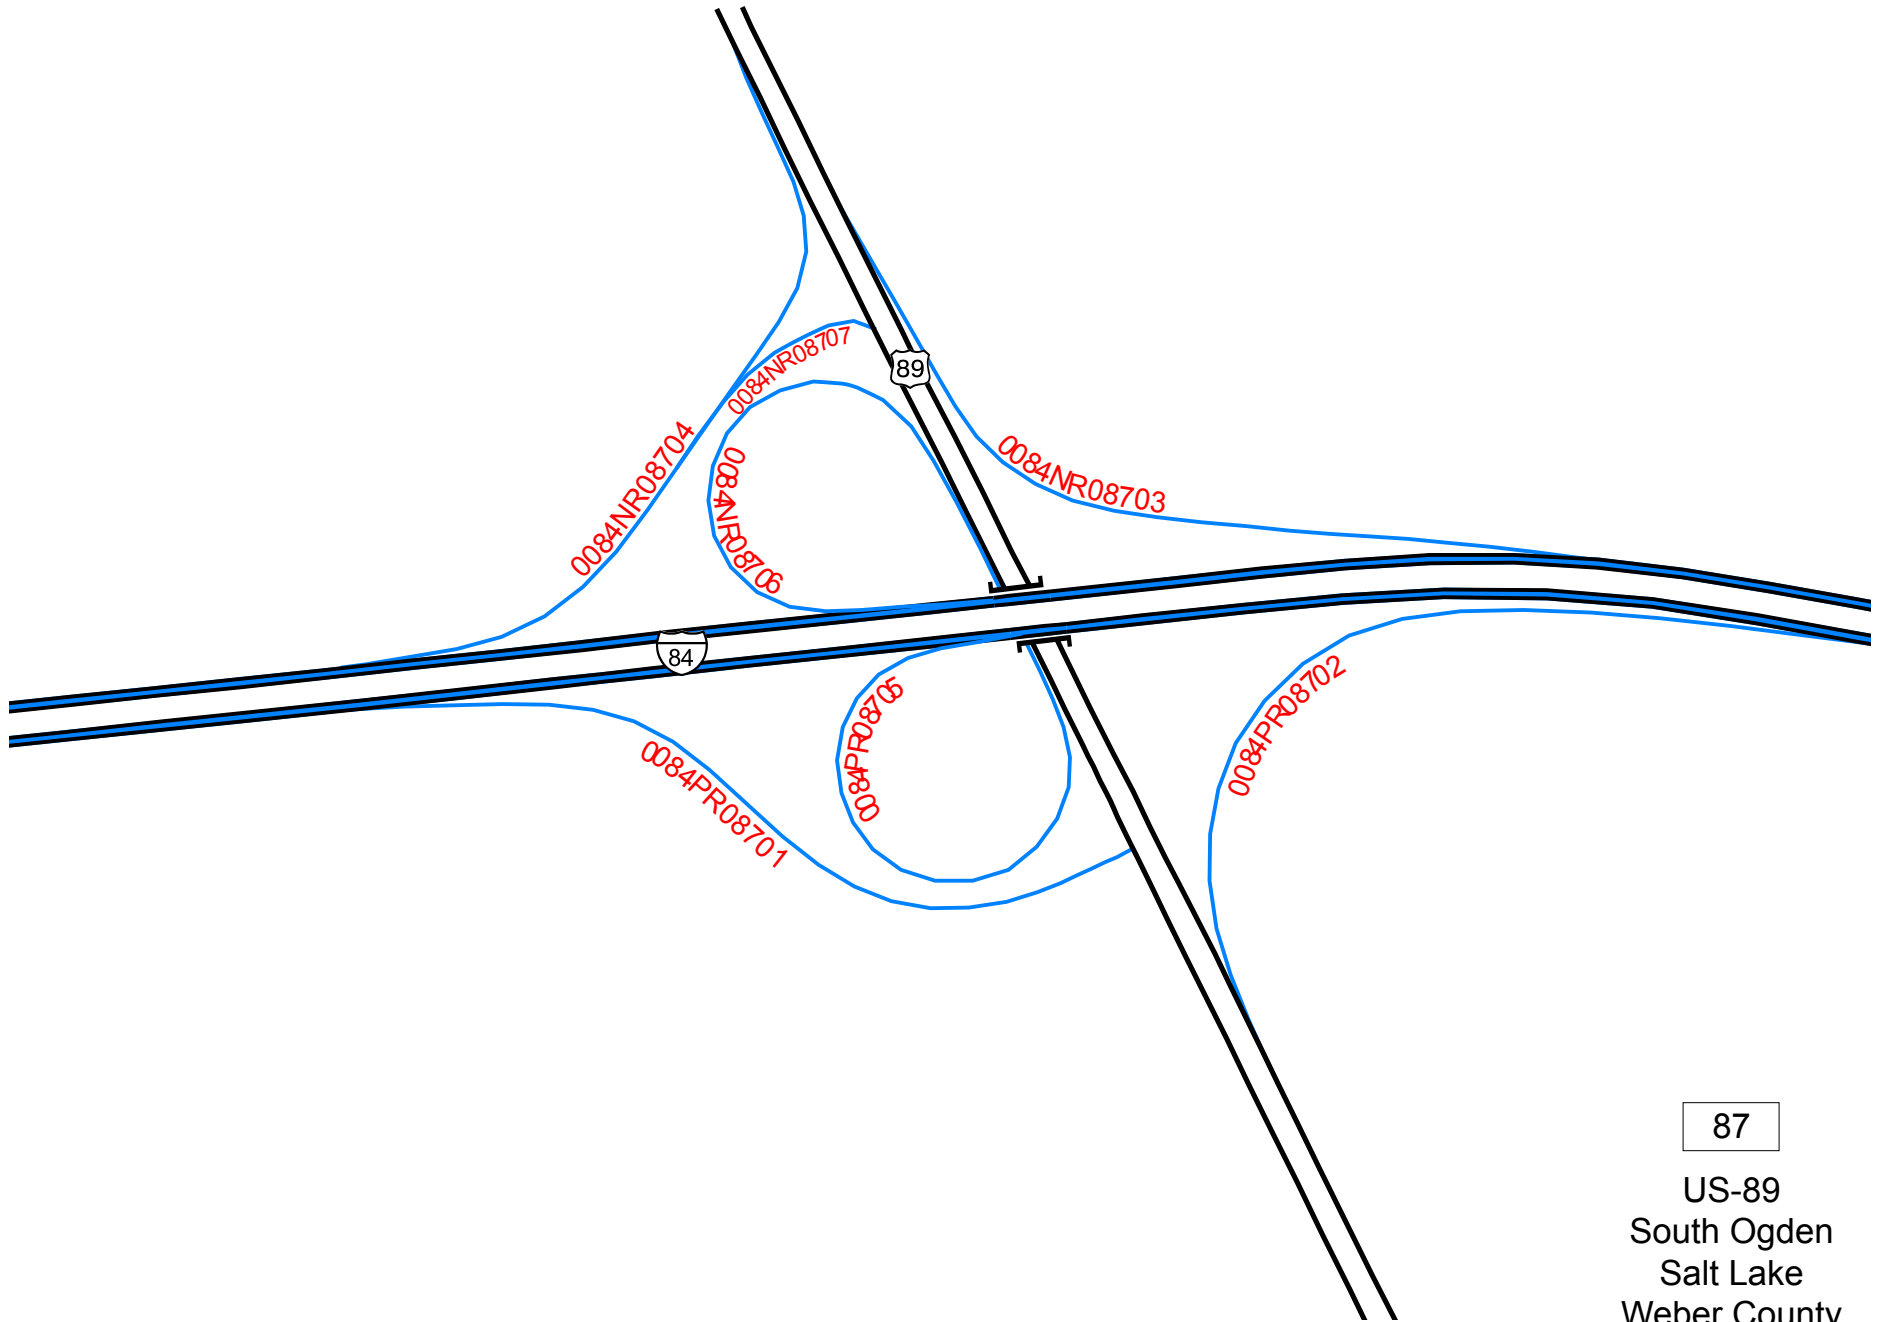

Ranch Exit
Box Elder County

20

Blue Creek
Box Elder County

SR-83 South
Howell / Thiokol
Box Elder County

32

Ranch Exit
Box Elder County

0084NR03904

0084PR03901

**Pocatello
I-15 North
Box Elder County**

81

SR-26
Riverdale Rd.
Weber County

85

**Adams Avenue
South Weber
Davis County**

87

US-89
South Ogden
Salt Lake
Weber County

91

SR-66
Morgan
Morgan County

106

Ranch Exit
Morgan County

108

Taggart
Morgan County

111

Croydon
Morgan County

112

**Henefer
Summit County**

115

Henefer
Echo
Summit County

168

I-84 West Ogden
Summit County