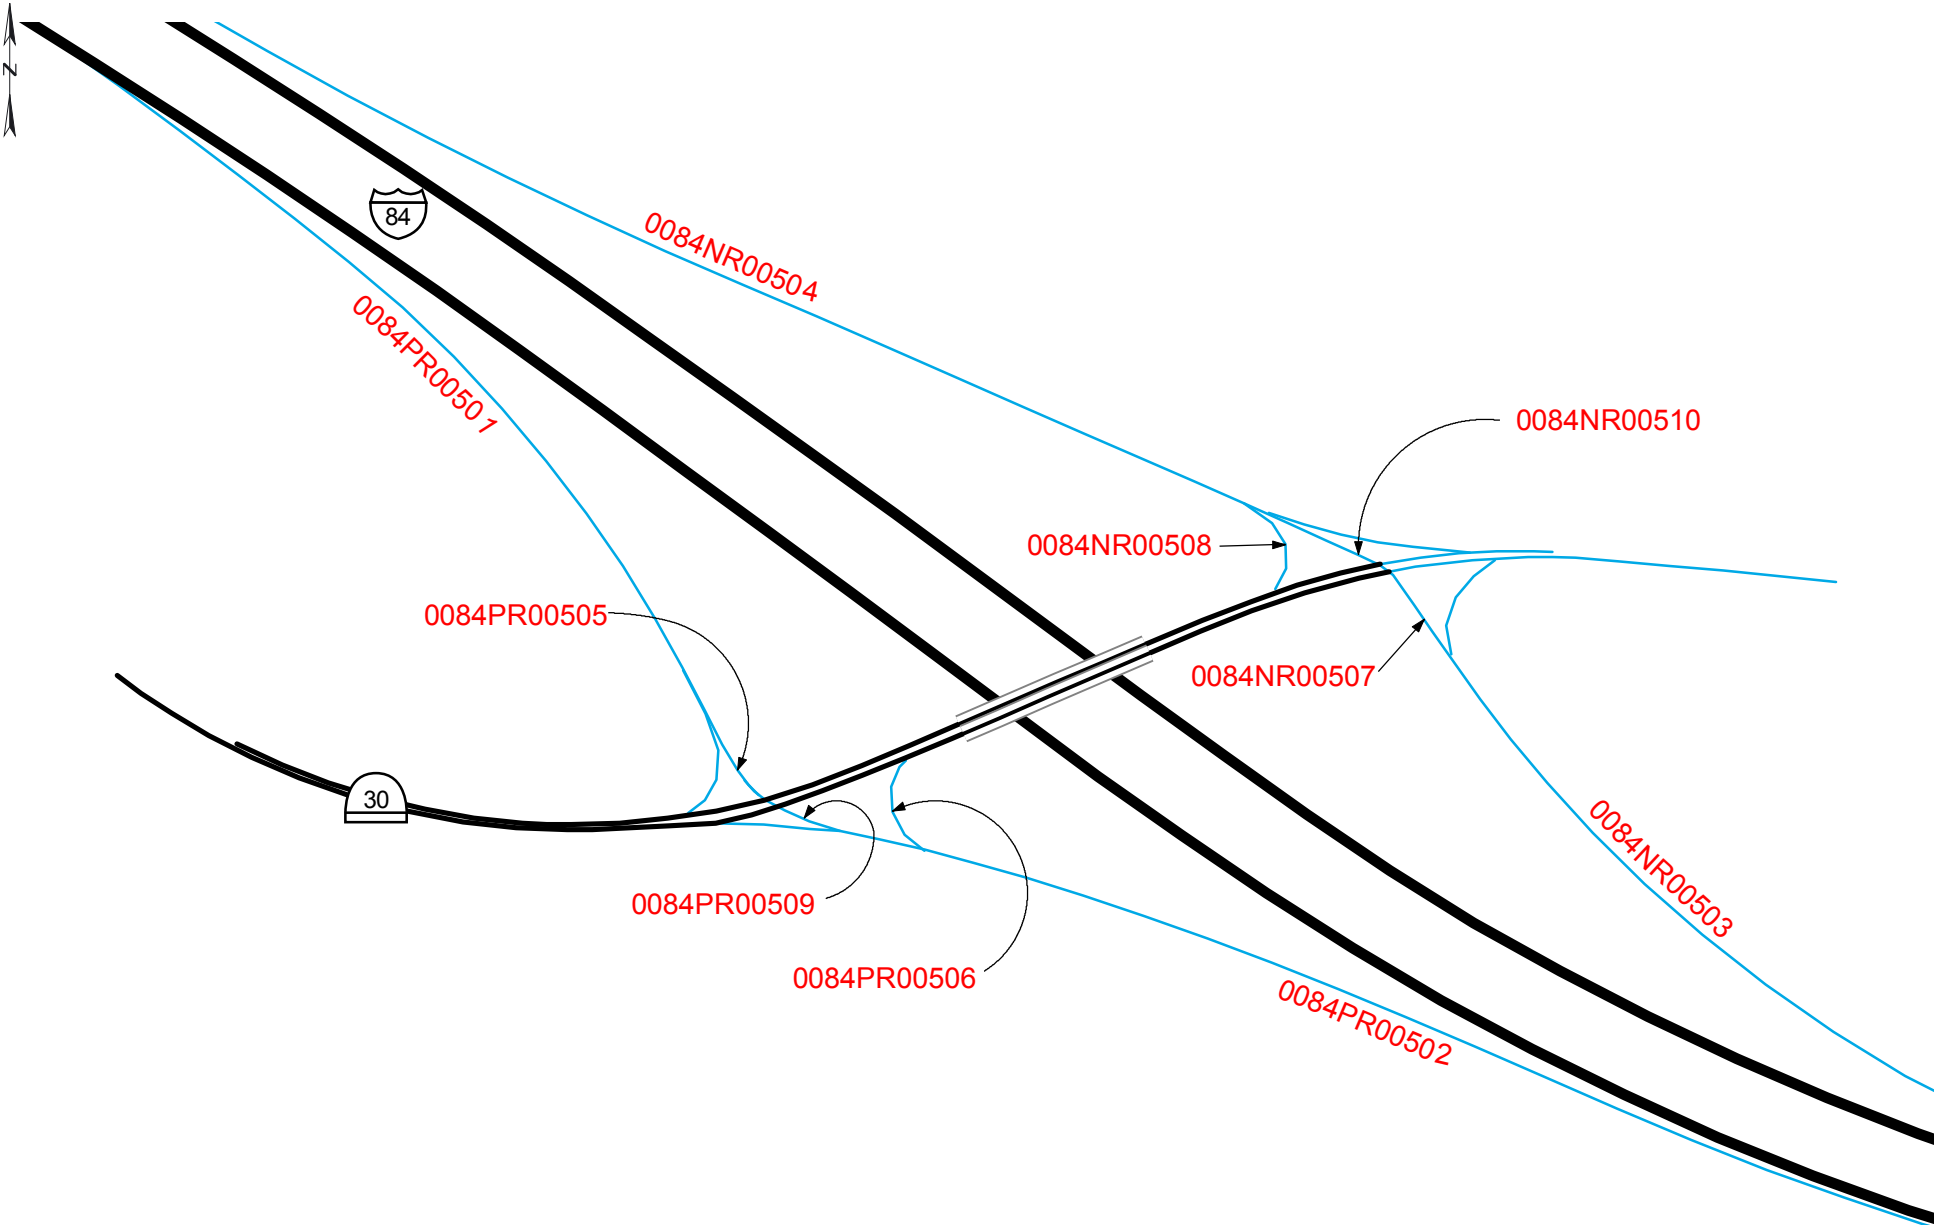

I-84

5

SR-30
Park Valley
Elko
Box Elder County

7

Snowville
Box Elder County

12

Ranch Exit
Box Elder County

16

Ranch Exit
Box Elder County

20

Blue Creek
Box Elder County

SR-83 South
Howell / Thiokol
Box Elder County

32

Ranch Exit
Box Elder County

0084NR03904

0084PR03901

**Pocatello
I-15 North
Box Elder County**

81

SR-26
Riverdale Rd.
Weber County

85

**Adams Avenue
South Weber
Davis County**

87

US-89
South Ogden
Salt Lake
Weber County

91

SR-66
Morgan
Morgan County

106

Ranch Exit
Morgan County

108

Taggart
Morgan County

111

Croydon
Morgan County

112