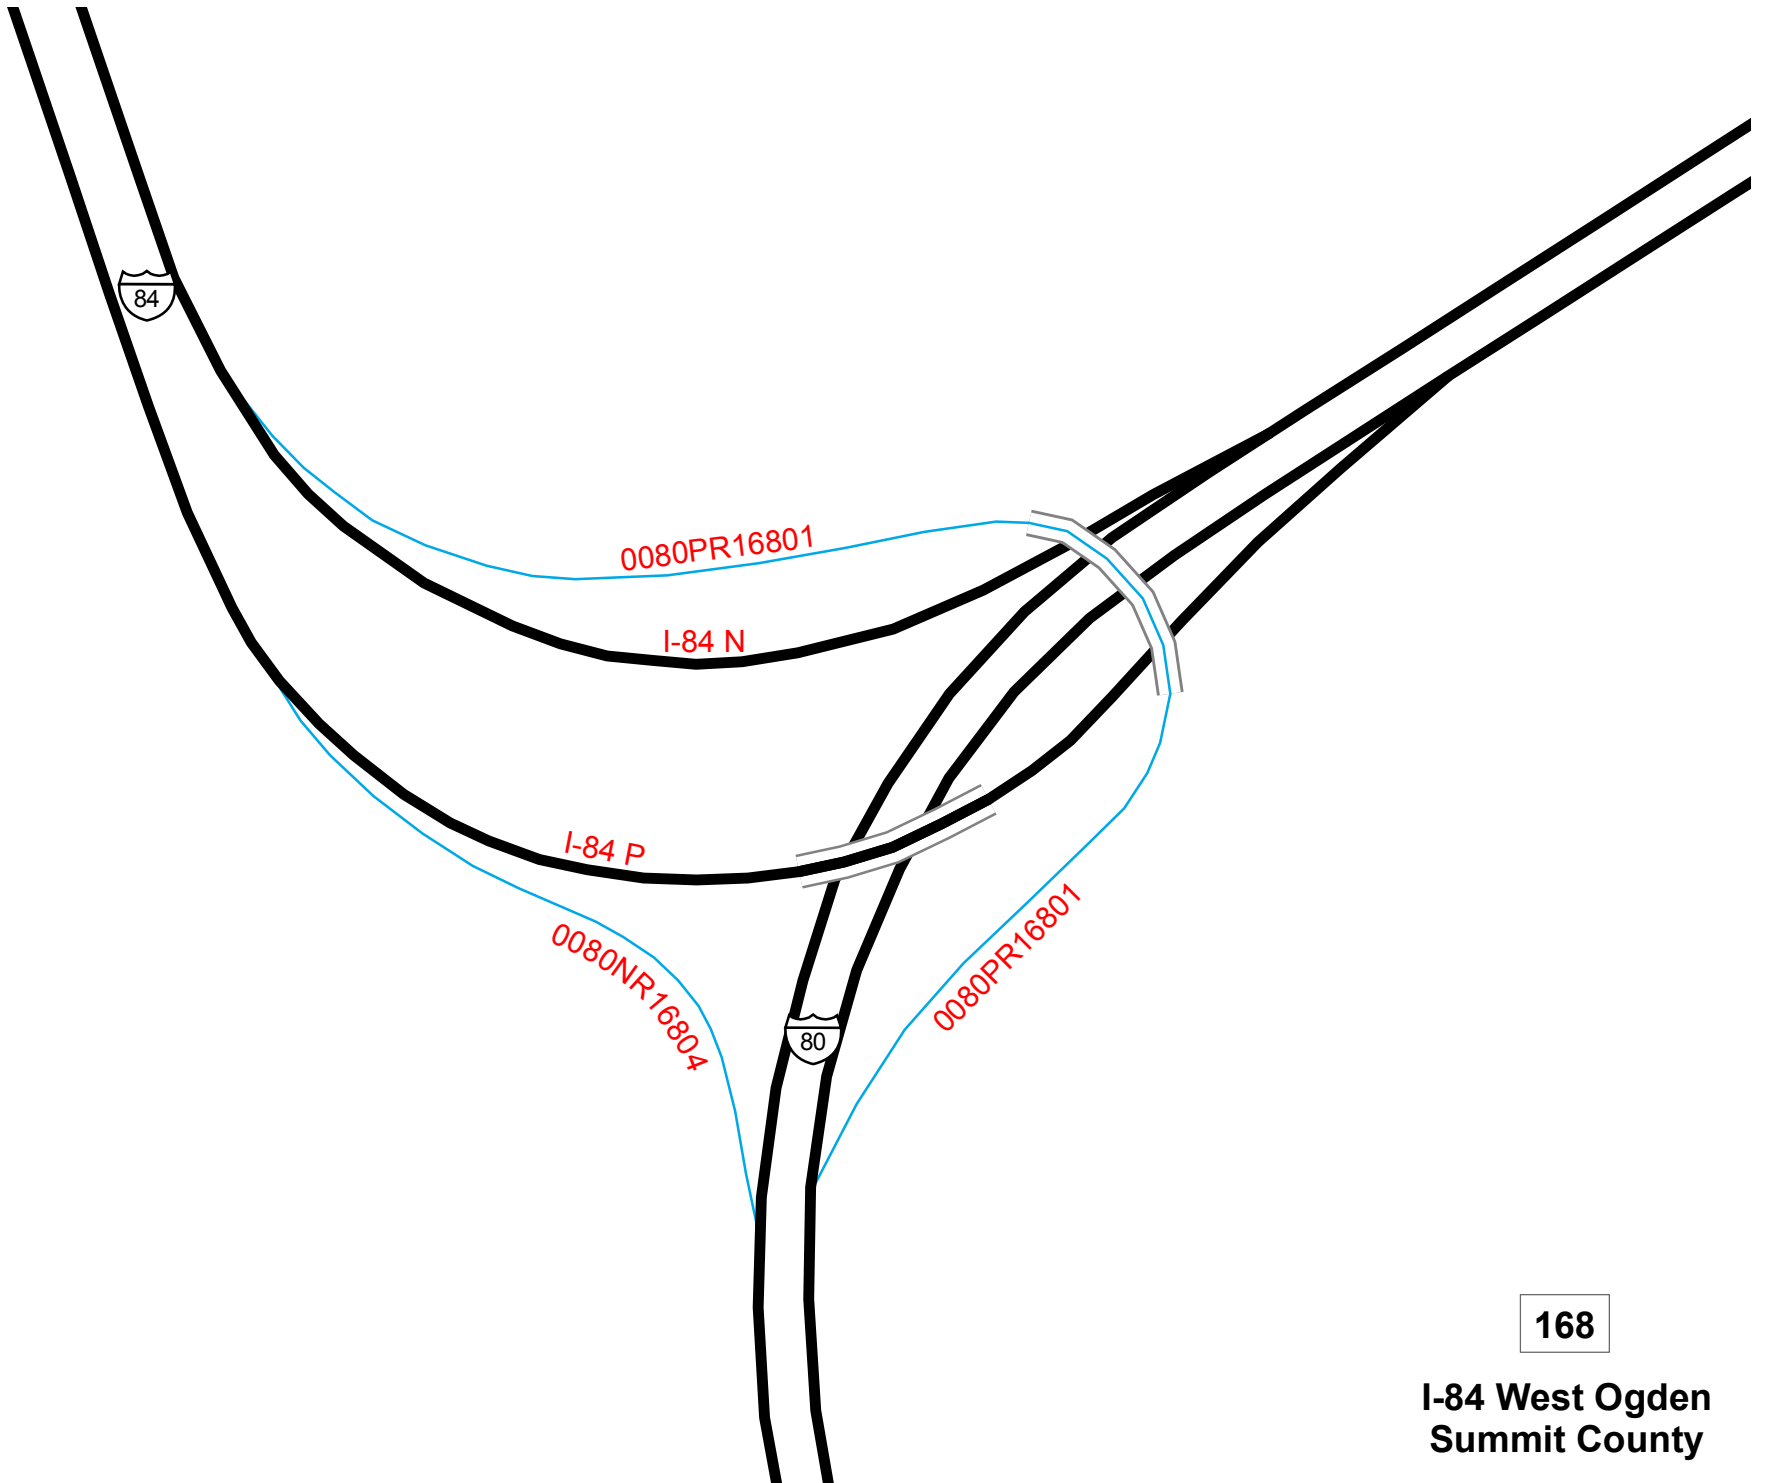

Ranch Exit
Box Elder County

20

Blue Creek
Box Elder County

SR-83 South
Howell / Thiokol
Box Elder County

32

Ranch Exit
Box Elder County

0084NR03904

0084PR03901

**Pocatello
I-15 North
Box Elder County**

81

SR-26
Riverdale Rd.
Weber County

85

**Adams Avenue
South Weber
Davis County**

87

US-89
South Ogden
Salt Lake
Weber County

91

SR-66
Morgan
Morgan County

106

Ranch Exit
Morgan County

108

Taggart
Morgan County

111

Croydon
Morgan County

112

**Henefer
Summit County**

115

Henefer
Echo
Summit County

168

I-84 West Ogden
Summit County