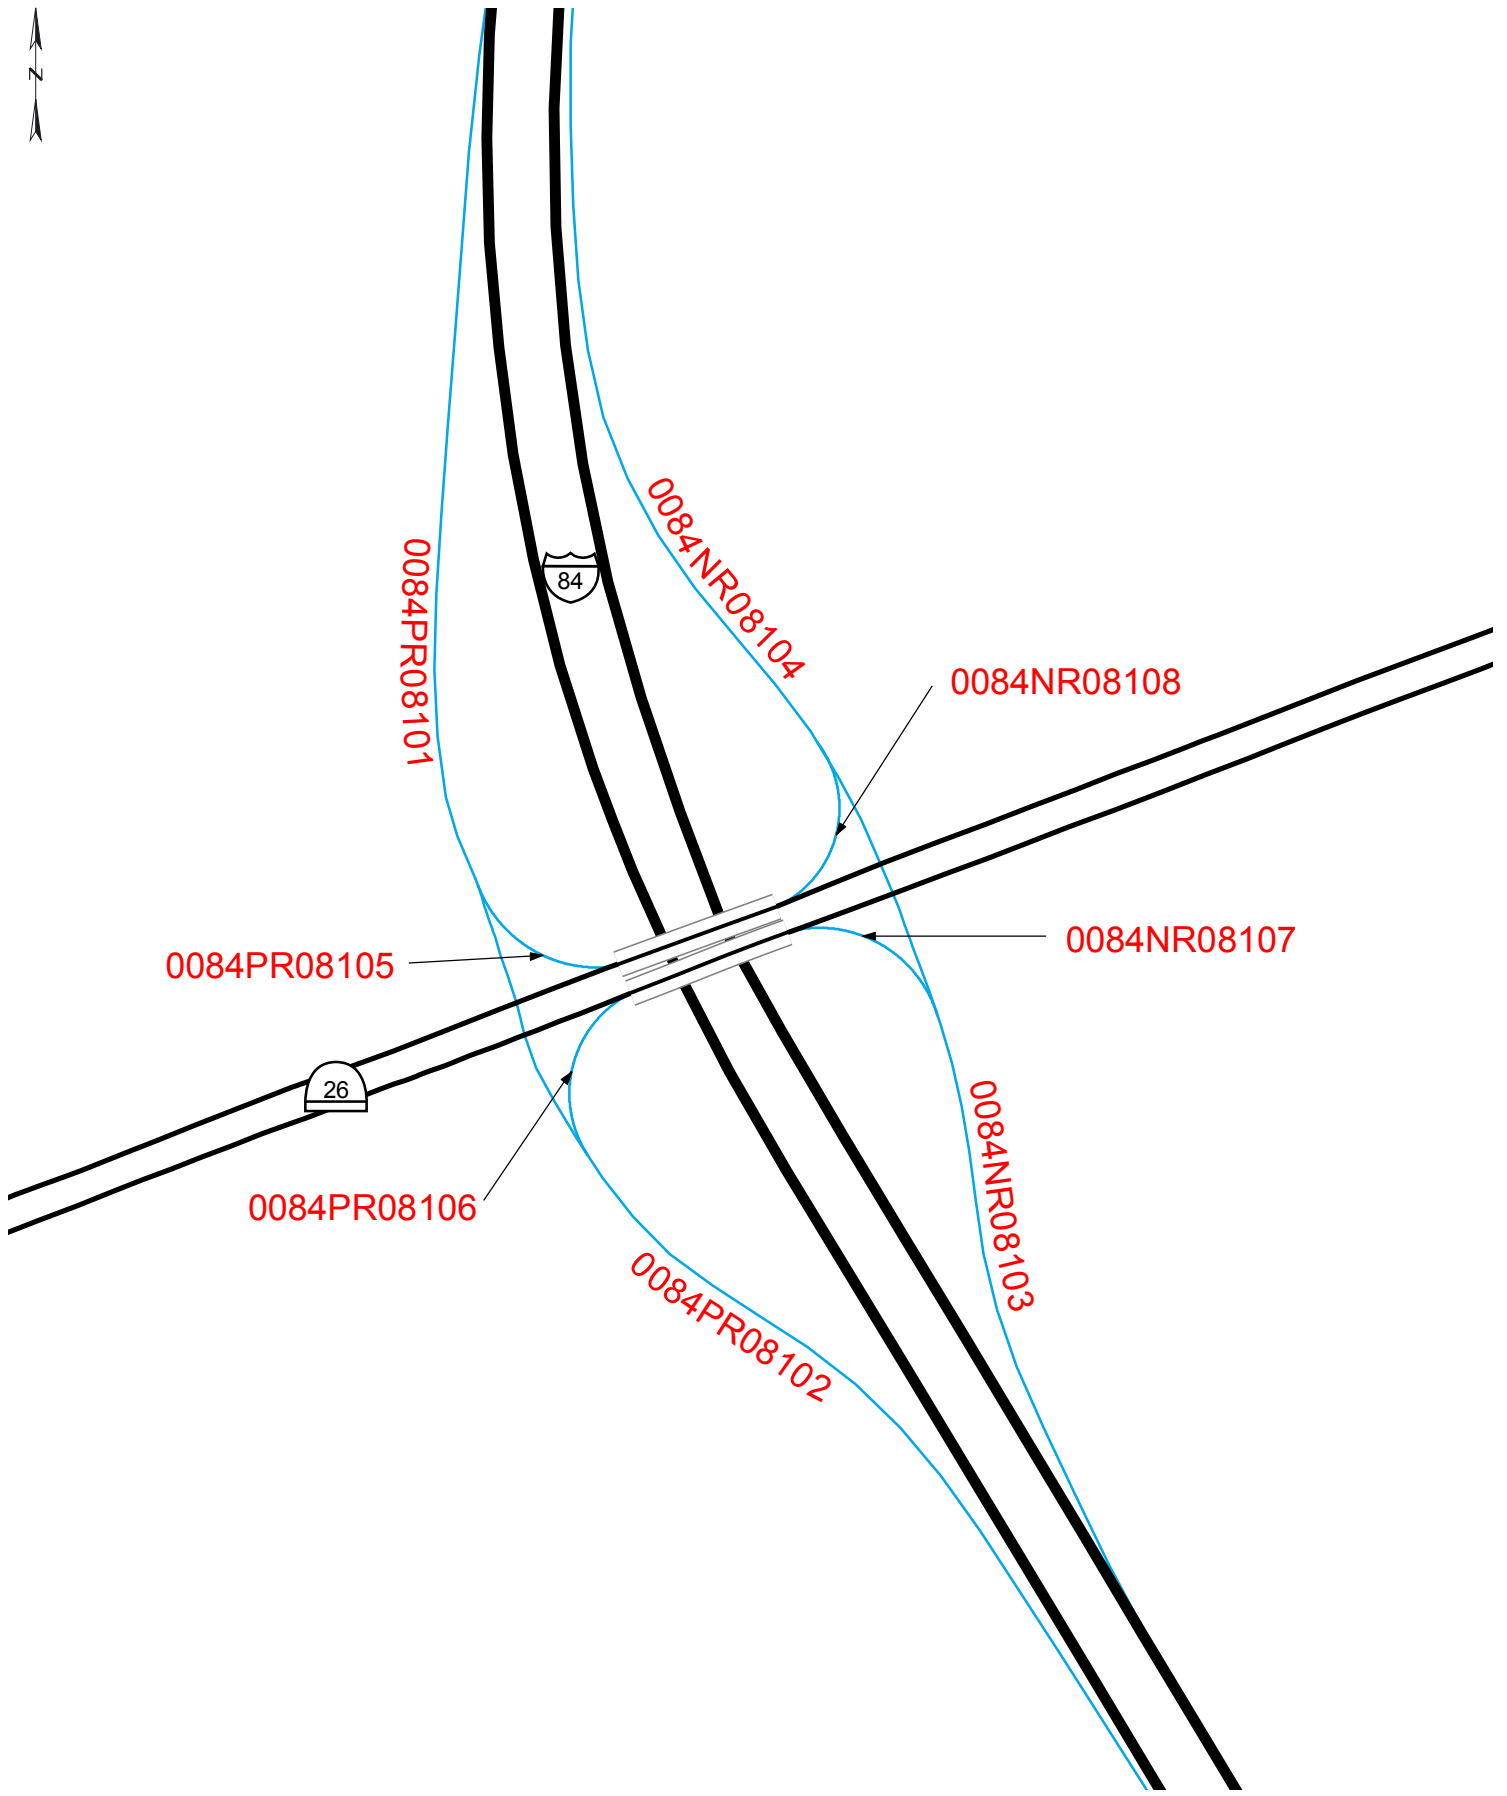

I-84

5

SR-30
Park Valley
Elko
Box Elder County

7

Snowville
Box Elder County

12

Ranch Exit
Box Elder County

16

Ranch Exit
Box Elder County

20

Blue Creek
Box Elder County

SR-83 South
Howell / Thiokol
Box Elder County

32

Ranch Exit
Box Elder County

0084NR03904

0084PR03901

**Pocatello
I-15 North
Box Elder County**

81

SR-26
Riverdale Rd.
Weber County

85

**Adams Avenue
South Weber
Davis County**

87

US-89
South Ogden
Salt Lake
Weber County

91

SR-66
Morgan
Morgan County

106

Ranch Exit
Morgan County

108

Taggart
Morgan County

111

Croydon
Morgan County

112