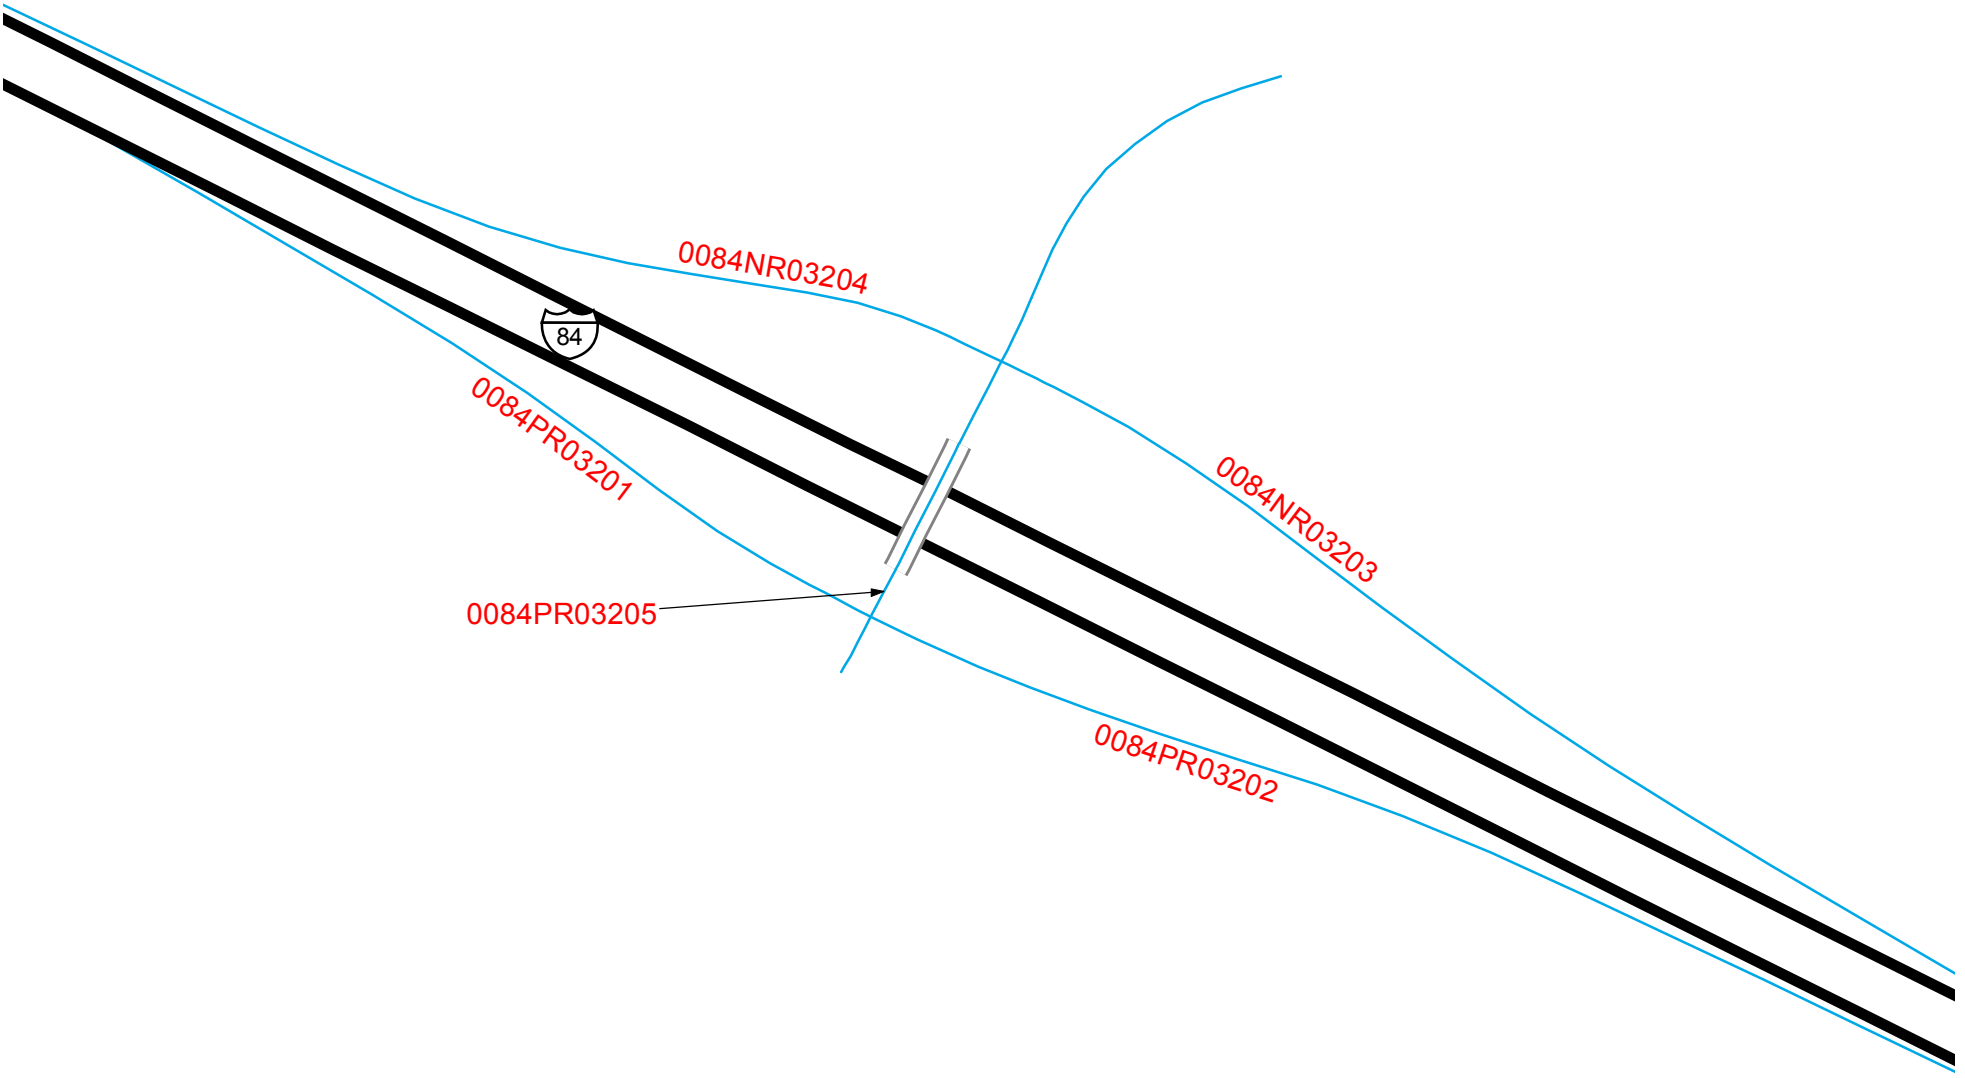

I-84

5

SR-30
Park Valley
Elko
Box Elder County

7

Snowville
Box Elder County

12

Ranch Exit
Box Elder County

16

Ranch Exit
Box Elder County

20

Blue Creek
Box Elder County

SR-83 South
Howell / Thiokol
Box Elder County

32

Ranch Exit
Box Elder County

0084NR03904

0084PR03901

**Pocatello
I-15 North
Box Elder County**

81

SR-26
Riverdale Rd.
Weber County

85

**Adams Avenue
South Weber
Davis County**

87

US-89
South Ogden
Salt Lake
Weber County

91

SR-66
Morgan
Morgan County

106

Ranch Exit
Morgan County

108

Taggart
Morgan County

111

Croydon
Morgan County

112