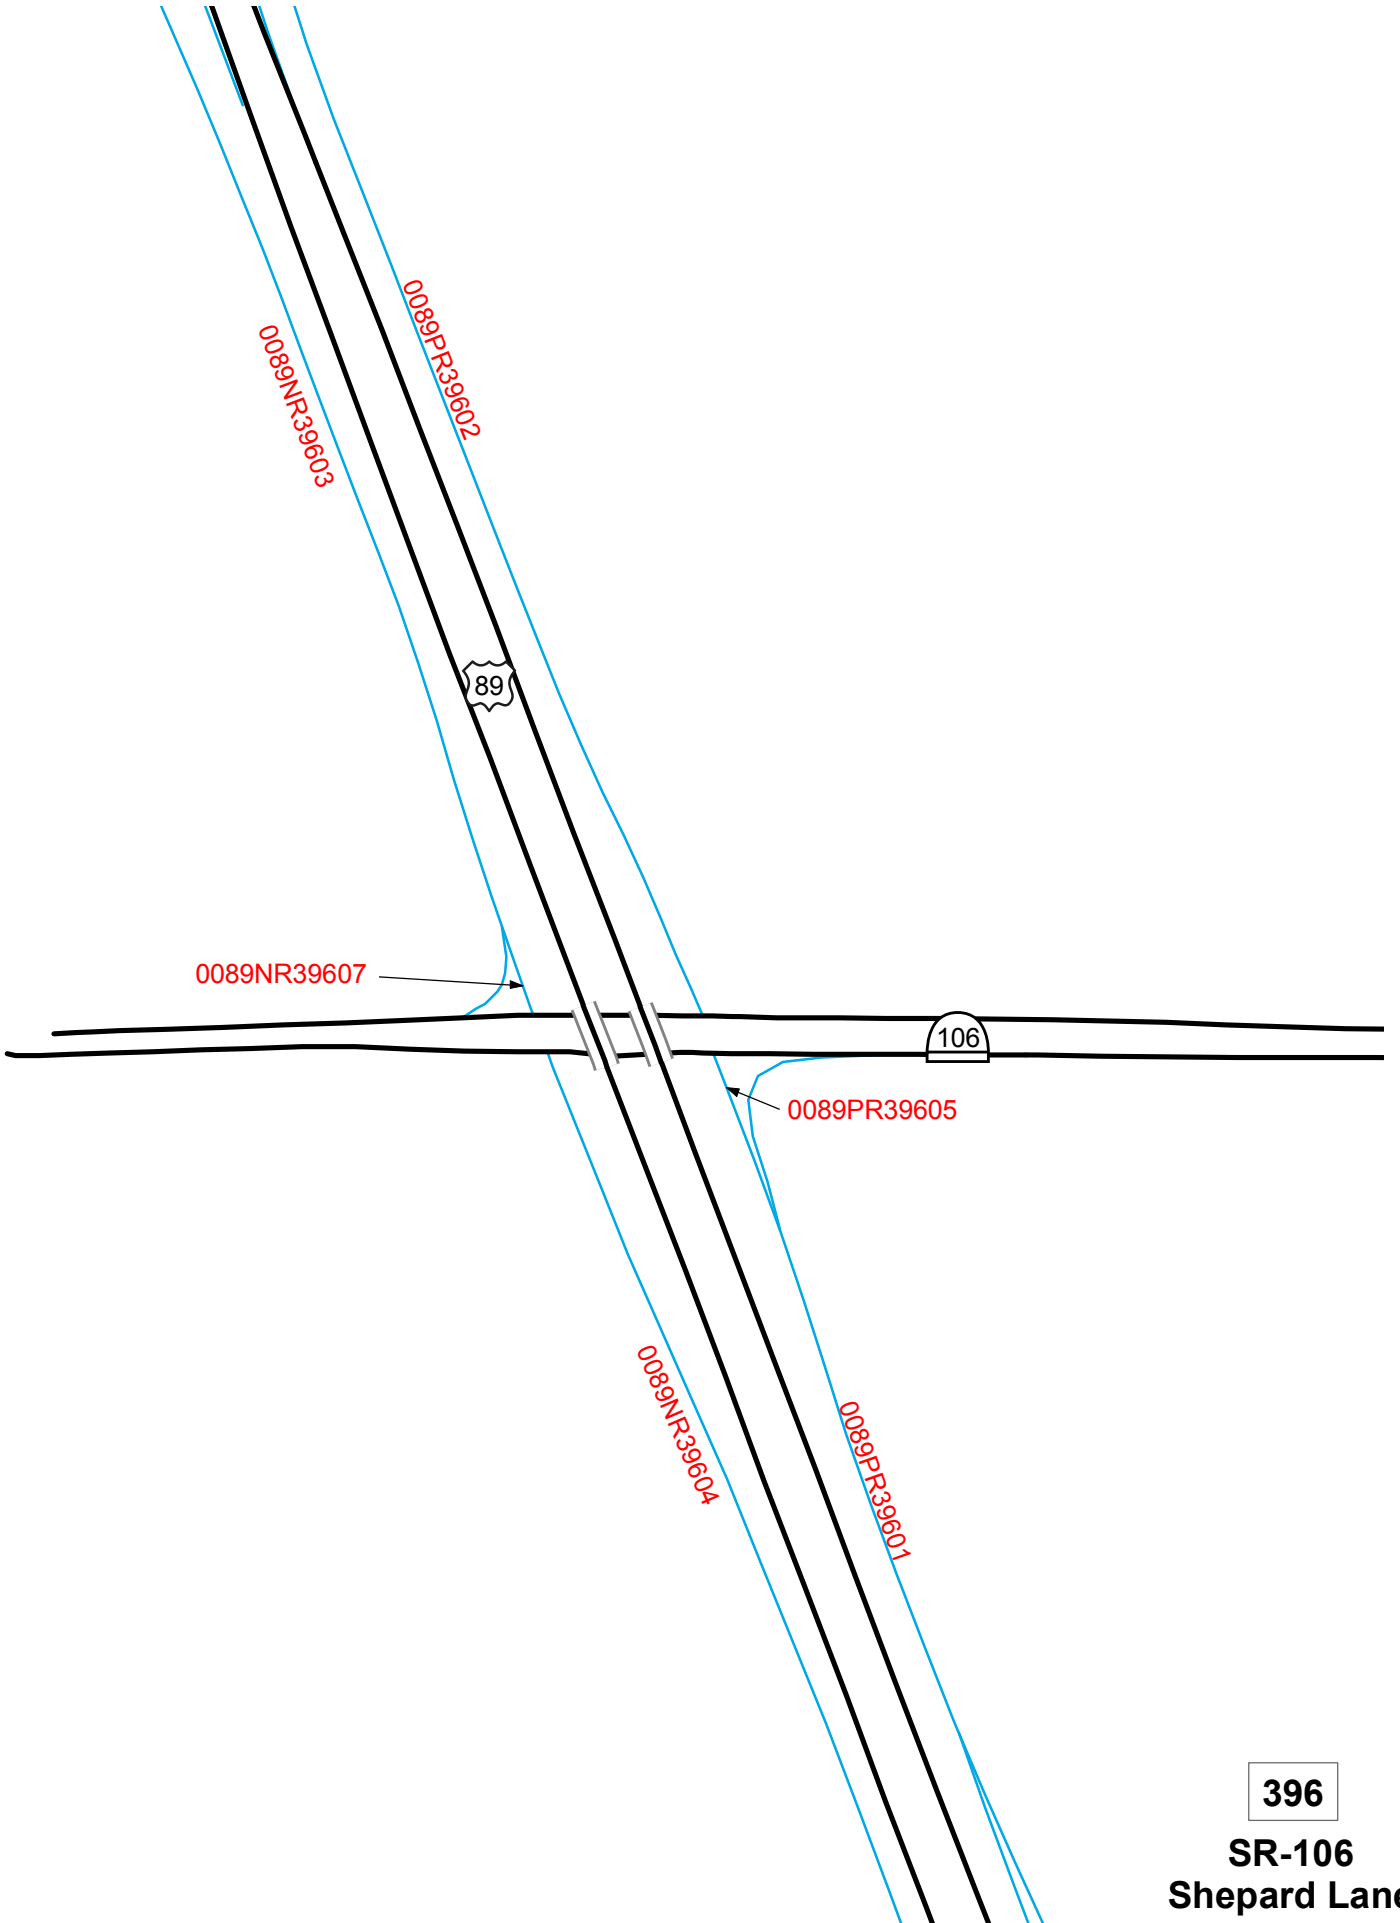

US-89

395

**SR-225  
Park Lane  
Davis County**

**324** US-89 to I-84 / S. Ogden

**325** SR-225 Park Lane / Farmington

**Davis County**

396

**SR-106**  
**Shepard Lane**  
**Davis County**

397

SR-273  
Main Street  
Davis County

404

SR-193  
West Clearfield  
Hill Air Force Base  
Davis County

405

SR-60  
South Weber Drive  
Weber County