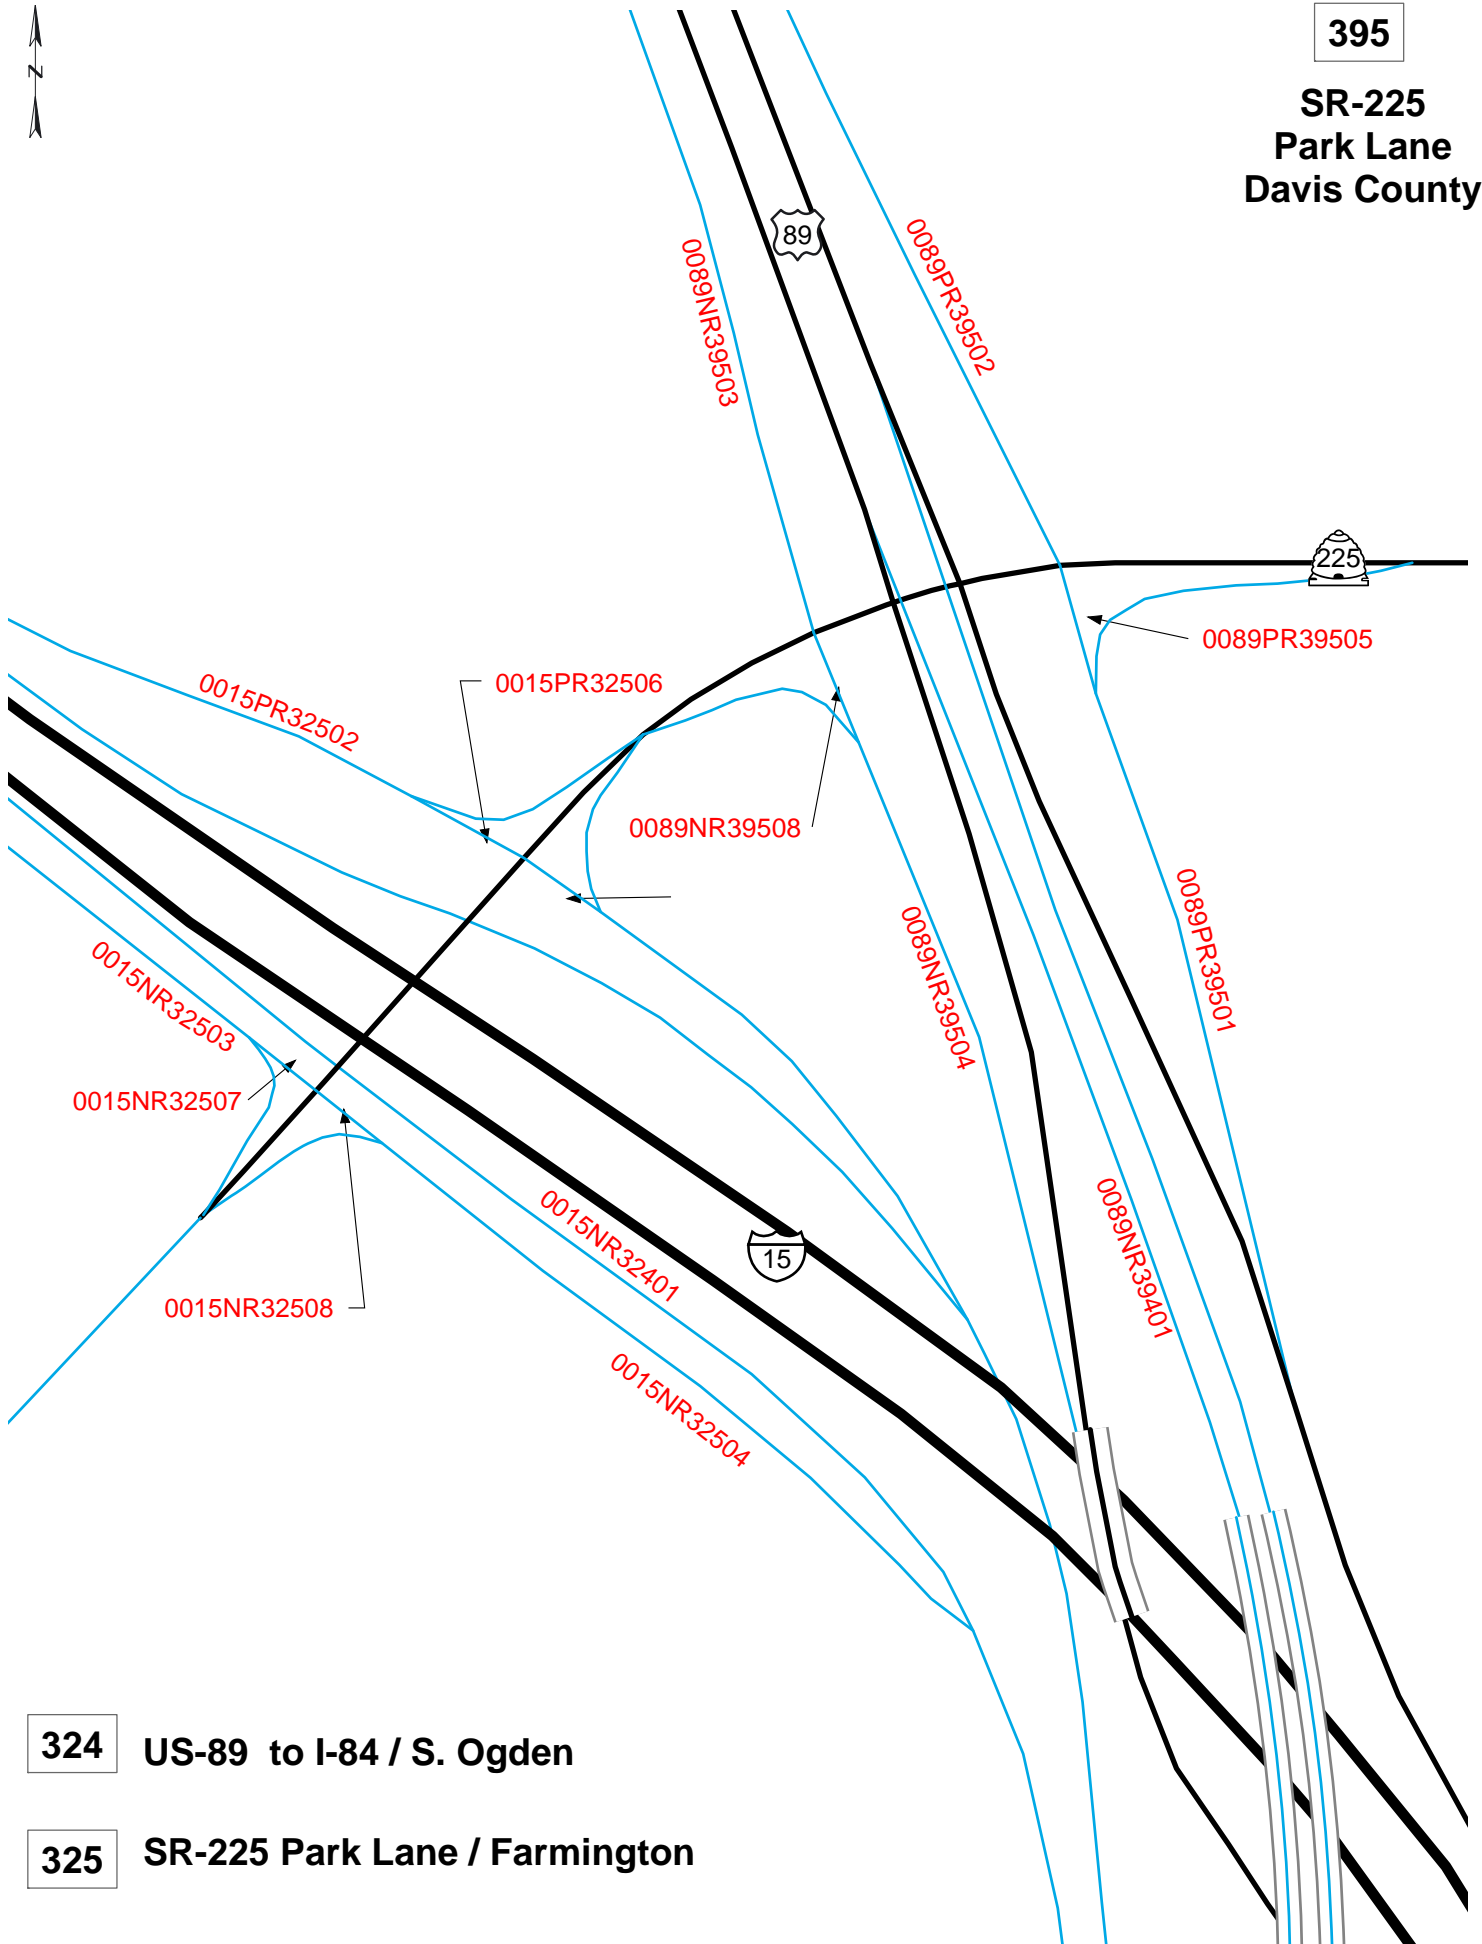

US-89

395

**SR-225  
Park Lane  
Davis County**

**324** US-89 to I-84 / S. Ogden

**325** SR-225 Park Lane / Farmington

**Davis County**

396

**SR-106**  
**Shepard Lane**  
**Davis County**

397

SR-273  
Main Street  
Davis County

404

SR-193  
West Clearfield  
Hill Air Force Base  
Davis County

405

SR-60  
South Weber Drive  
Weber County