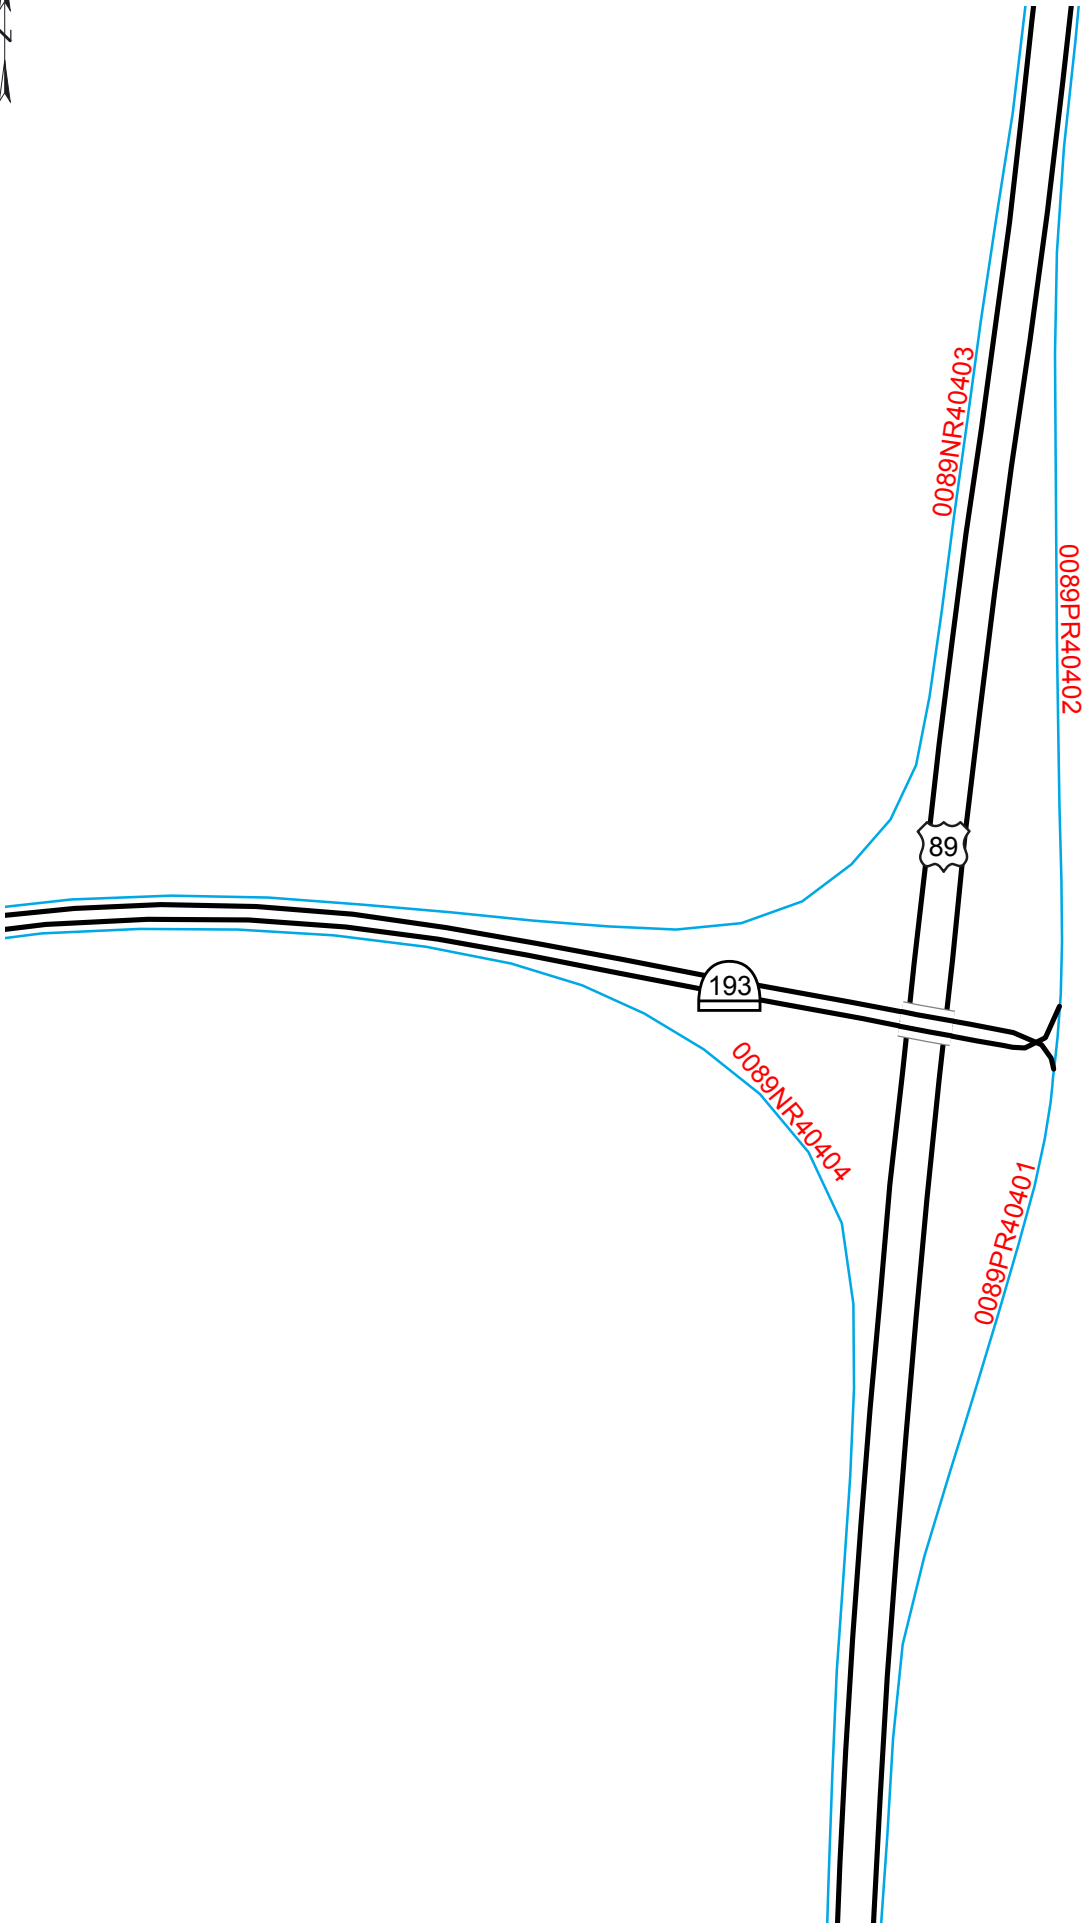

US-89

395

**SR-225  
Park Lane  
Davis County**

**324** US-89 to I-84 / S. Ogden

**325** SR-225 Park Lane / Farmington

**Davis County**

396

**SR-106**  
**Shepard Lane**  
**Davis County**

397

SR-273  
Main Street  
Davis County

404

SR-193  
West Clearfield  
Hill Air Force Base  
Davis County

405

SR-60  
South Weber Drive  
Weber County