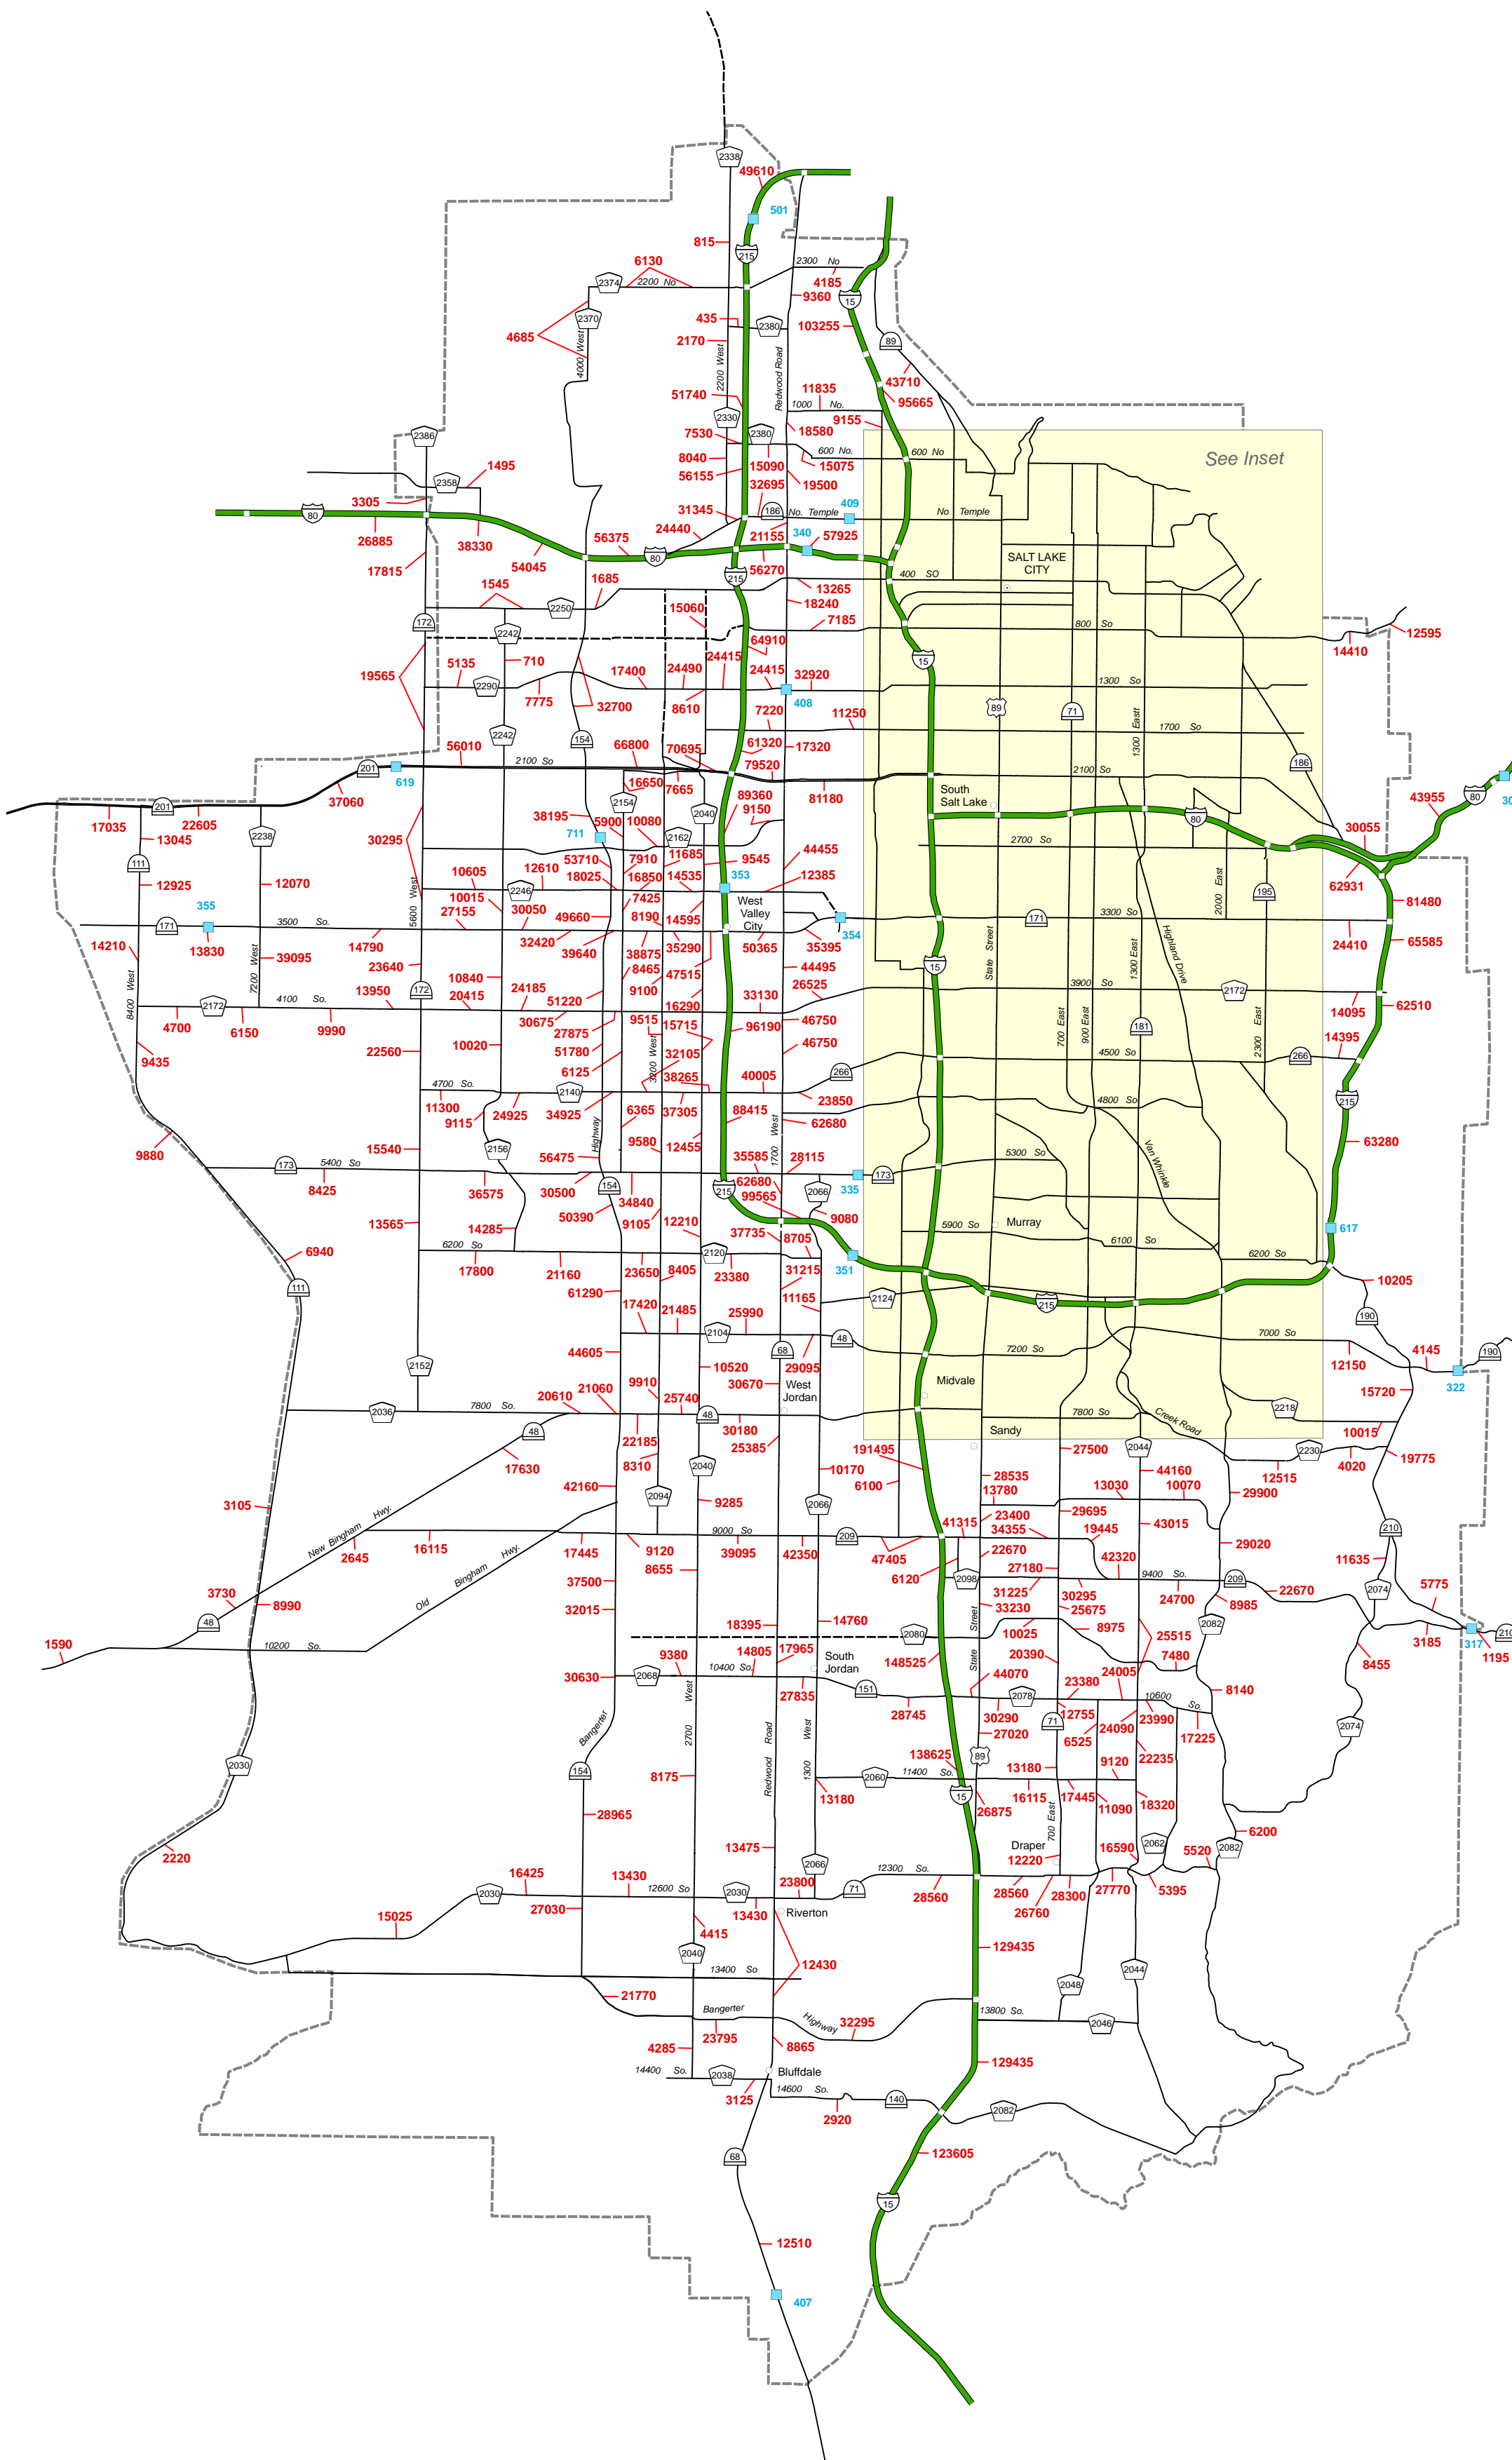

SALT LAKE URBANIZED AREA

Numbers Represent Annual
Average Daily Traffic
2005

- Automatic Traffic Recorder Stations
- Interstate
- See Map Enlargement

UDOT Cartography Section

Not all traffic breaks are represented on the map.
For a complete list, see [Traffic on Utah Highways](#).