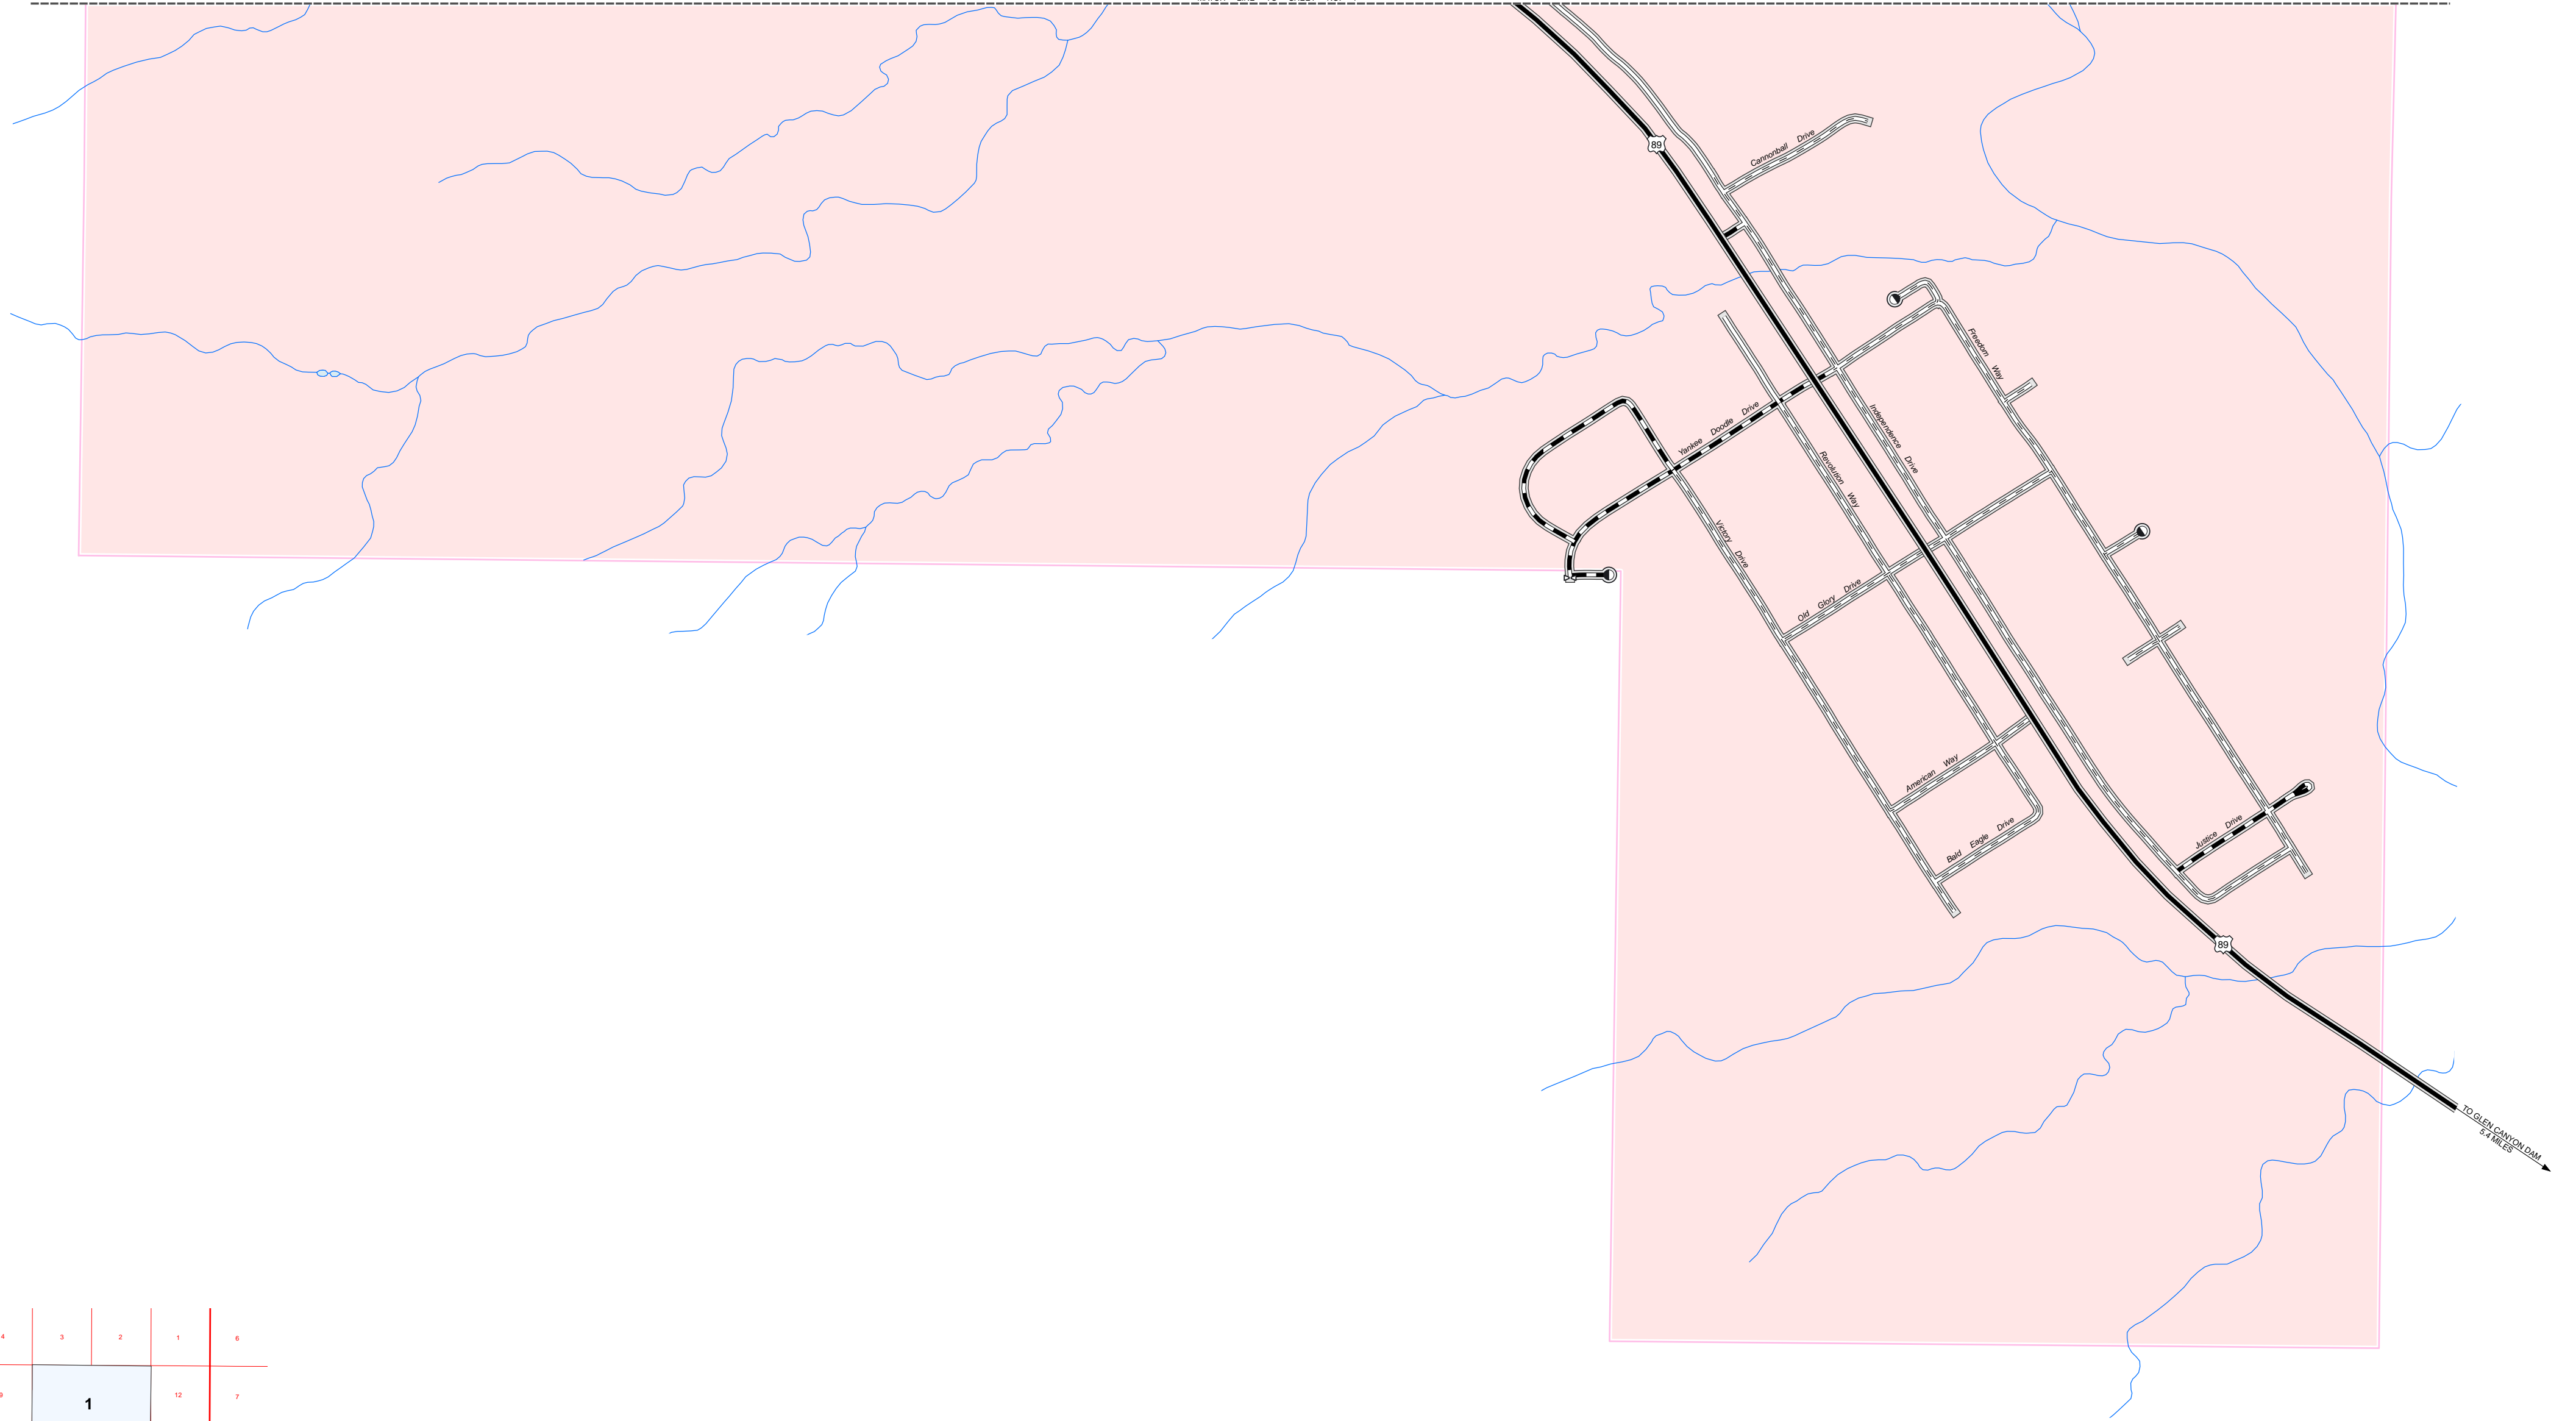

MATCH LINE TO SHEET NO. 1

**CITY STREET MAP
BIG WATER
KANE COUNTY
UTAH**

2005

Scale 400 200 0 400 800 1,200 Feet

SHEET 2 of 2 MAP SHEETS

CITY STREET MAP BIG WATER UTAH NO. 13-02

Roads Last Updated: 2003