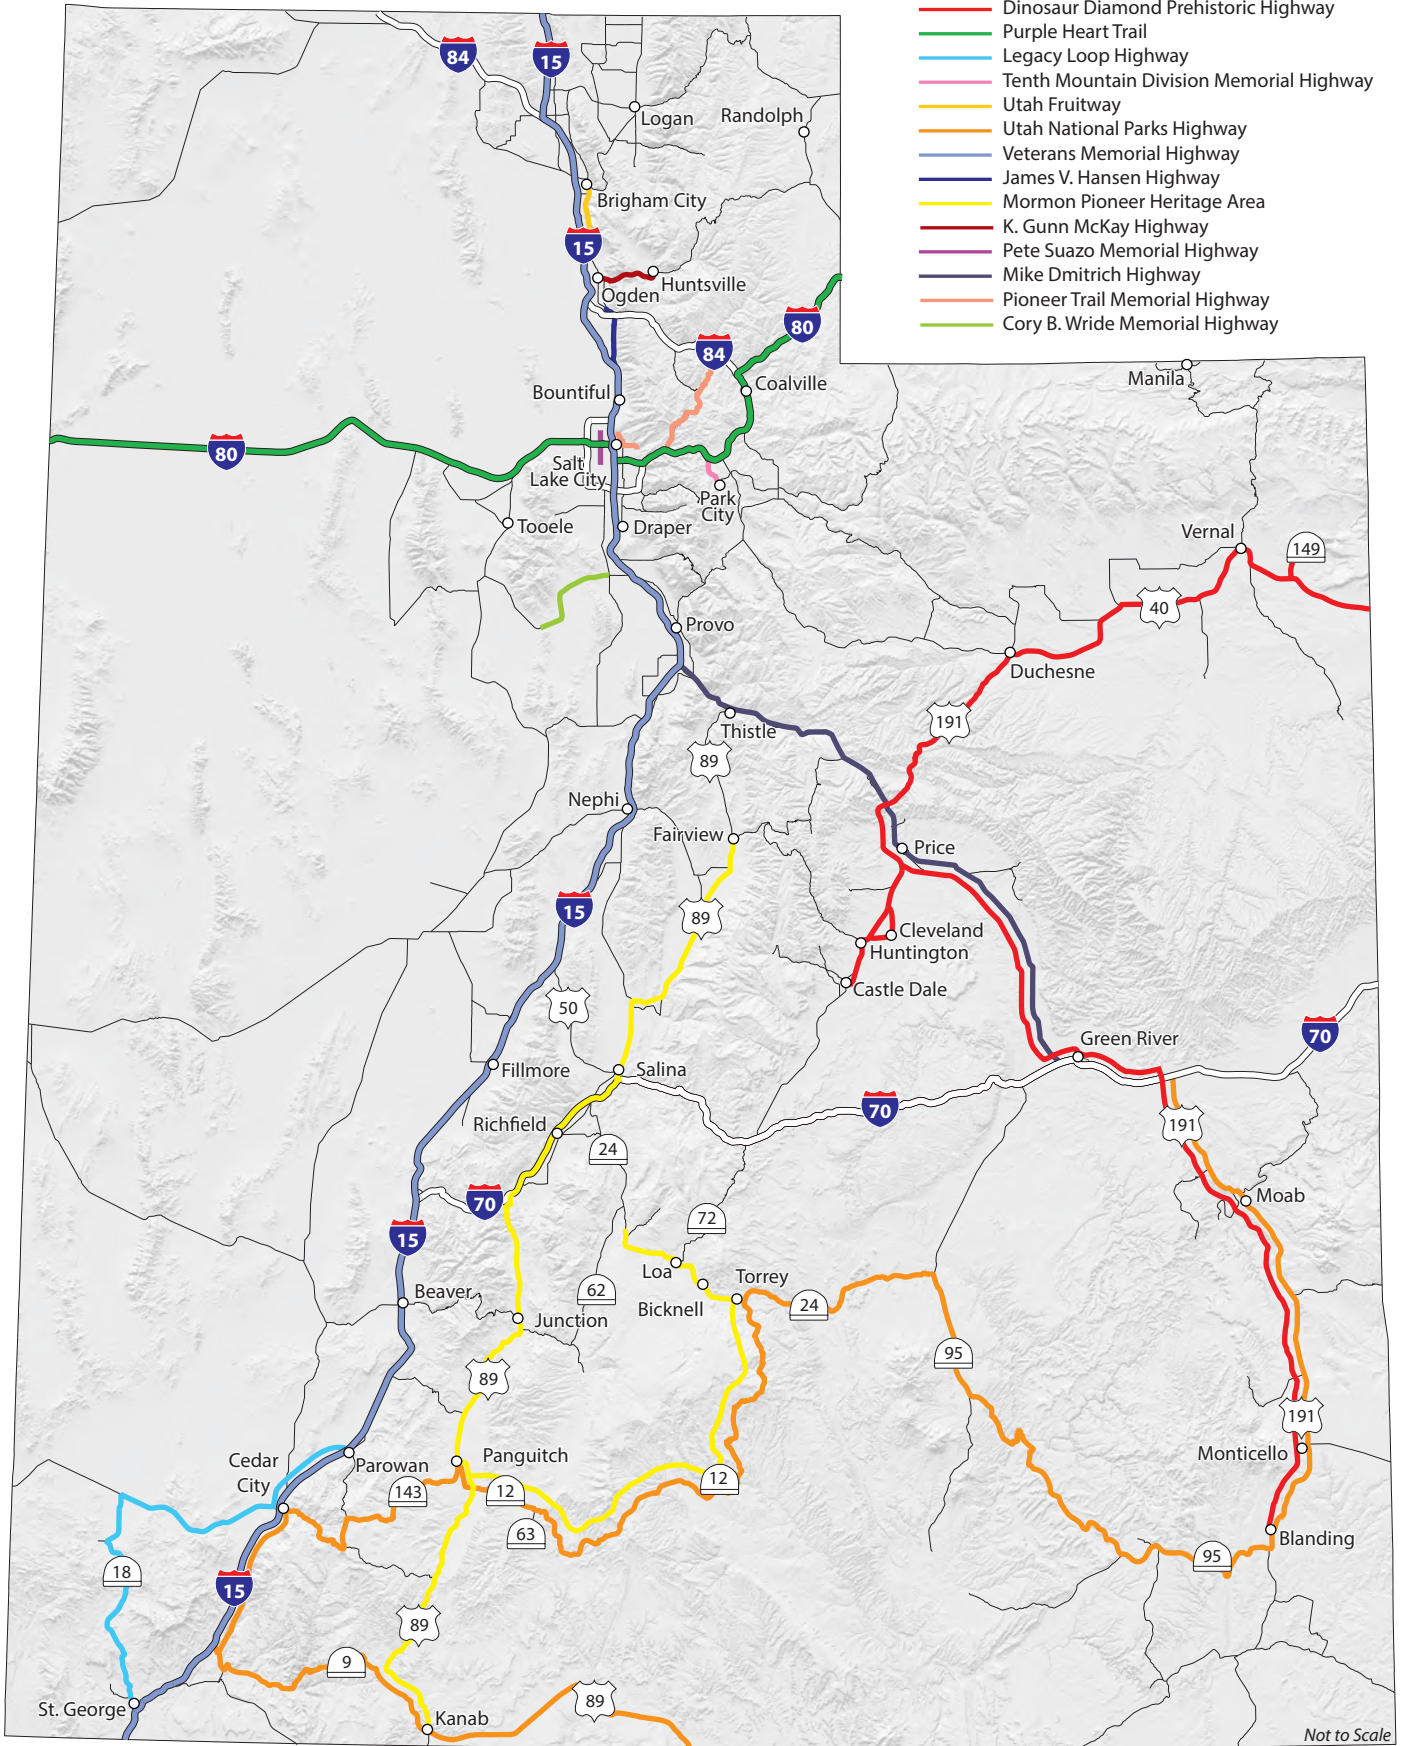

UTAH'S SPECIAL HIGHWAYS

Utah State Legislature has given these sections of Utah Highways special designation.

- Dinosaur Diamond Prehistoric Highway
- Purple Heart Trail
- Legacy Loop Highway
- Tenth Mountain Division Memorial Highway
- Utah Fruitway
- Utah National Parks Highway
- Veterans Memorial Highway
- James V. Hansen Highway
- Mormon Pioneer Heritage Area
- K. Gunn McKay Highway
- Pete Suazo Memorial Highway
- Mike Dmitrich Highway
- Pioneer Trail Memorial Highway
- Cory B. Wride Memorial Highway

Not to Scale