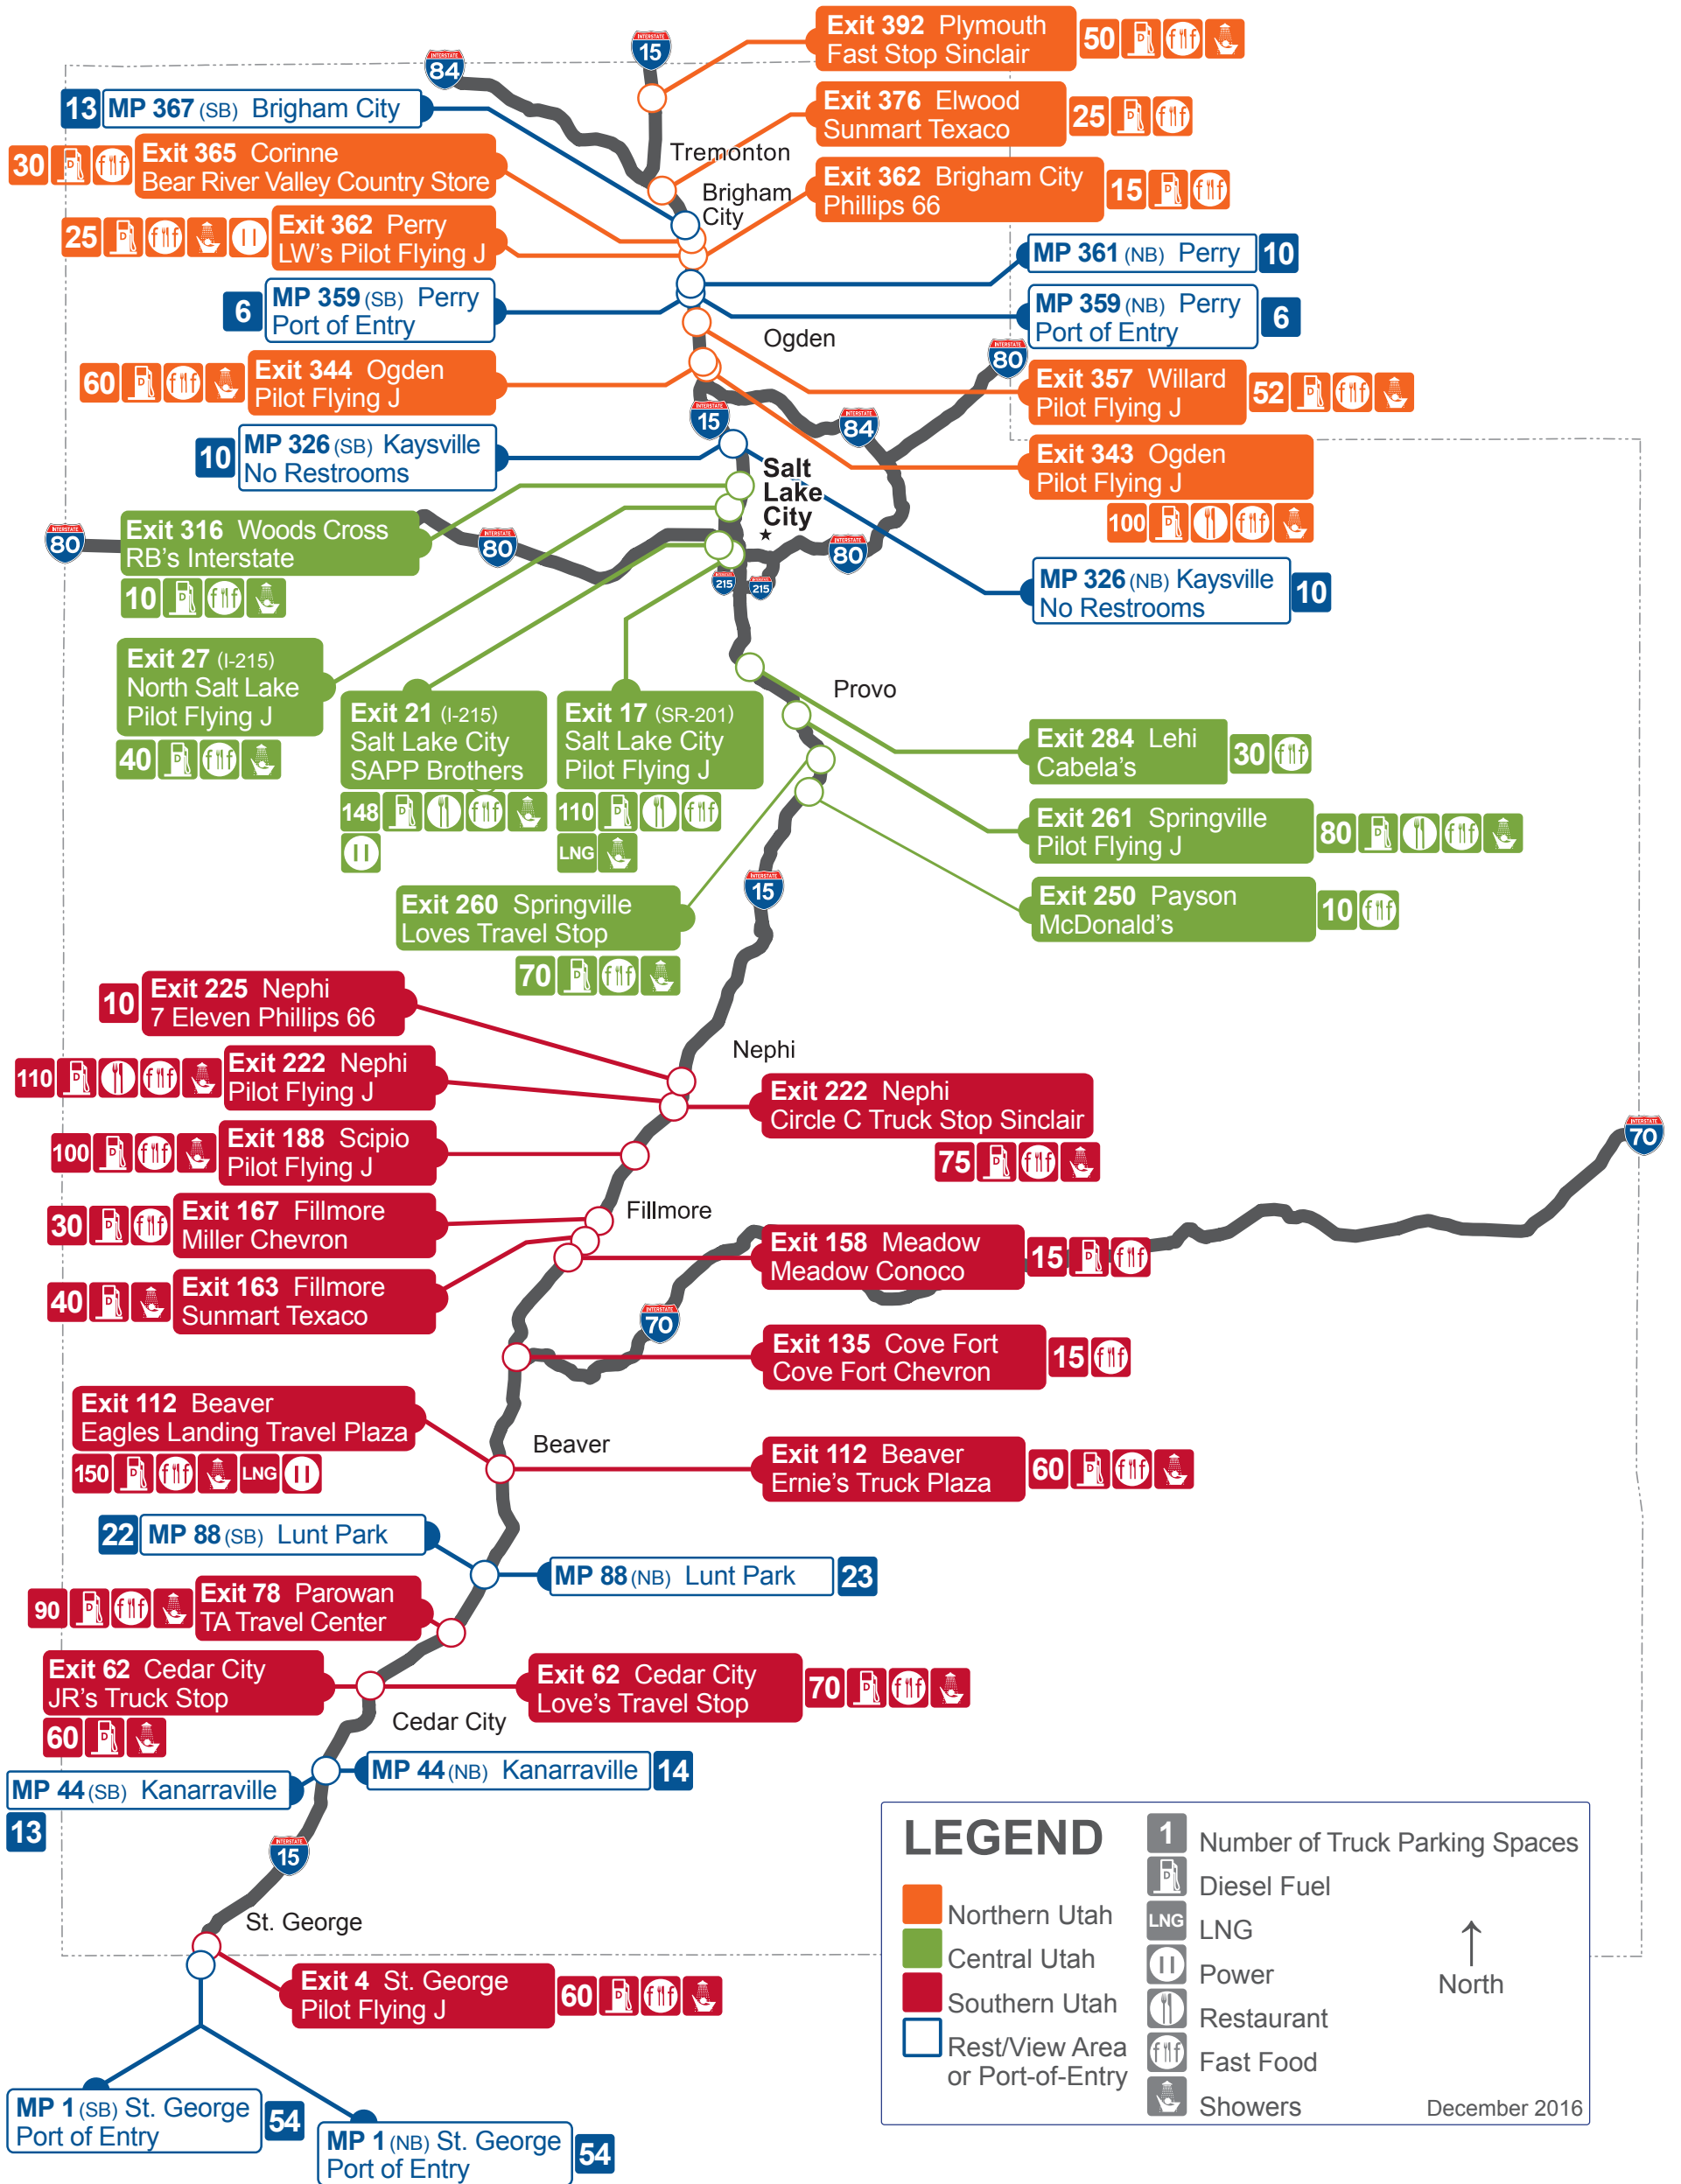

# TRUCK PARKING

## TRUCK PARKING

**LEGEND**

- I-84 (Orange)
- I-80 (Green)
- I-70 (Red)
- Rest/View Area or Port-of-Entry (Blue outline)

**1** Number of Truck Parking Spaces

- Diesel Fuel
- LNG
- Power
- Restaurant
- Fast Food
- Showers

## TRUCK PARKING