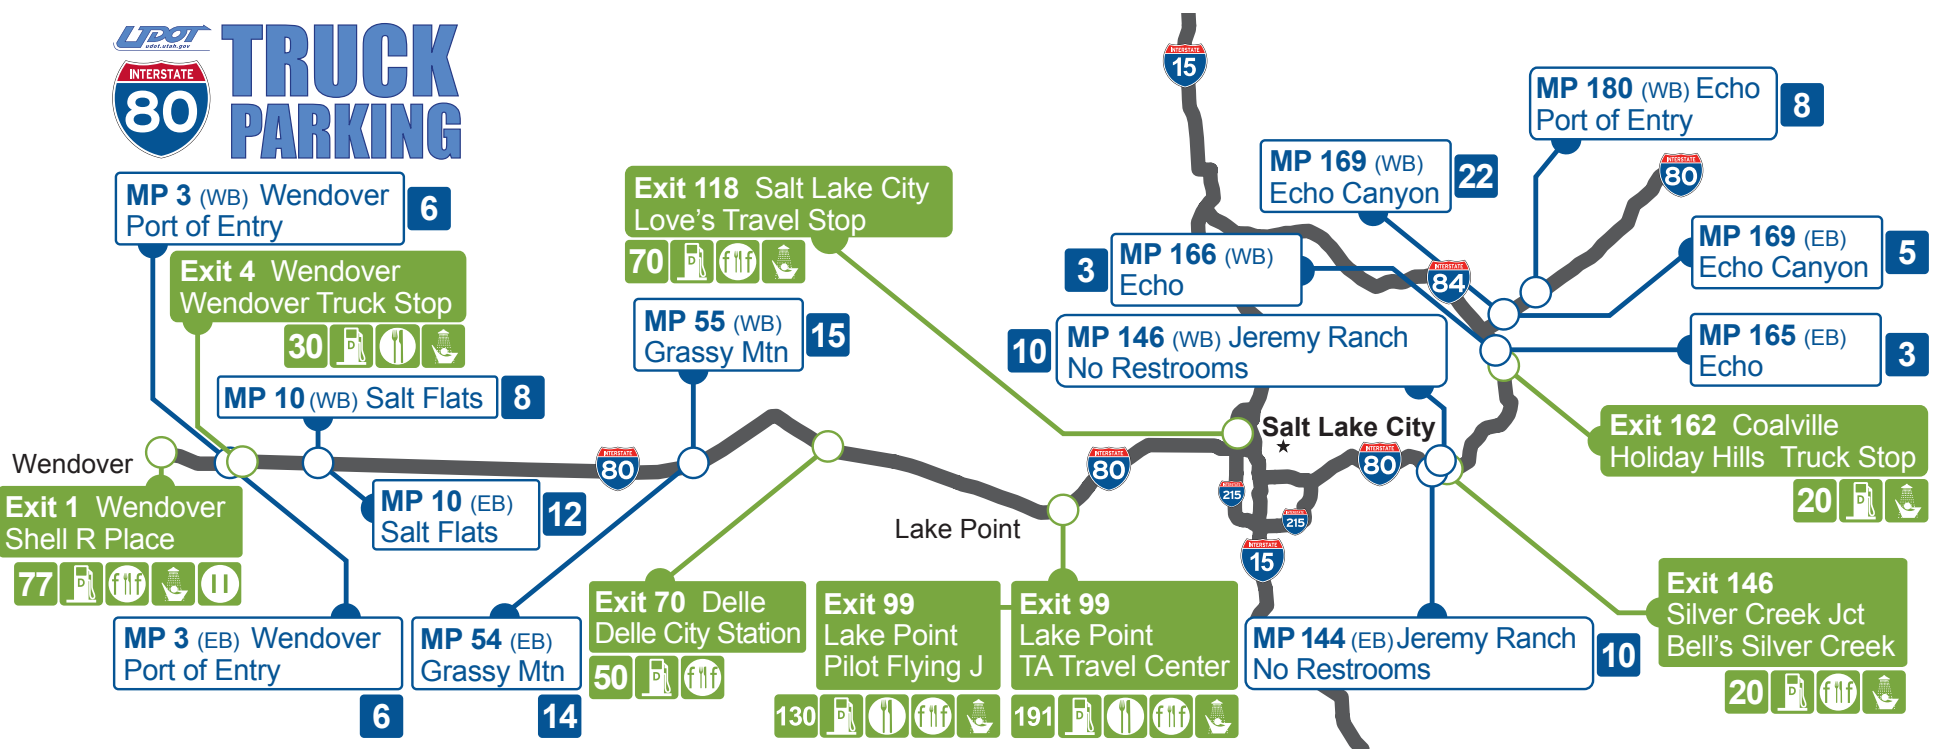

## TRUCK PARKING

**LEGEND**

- I-84 (Orange)
- I-80 (Green)
- I-70 (Red)
- Rest/View Area or Port-of-Entry (Blue outline)

**1** Number of Truck Parking Spaces

- Diesel Fuel
- LNG
- Power
- Restaurant
- Fast Food
- Showers

## TRUCK PARKING